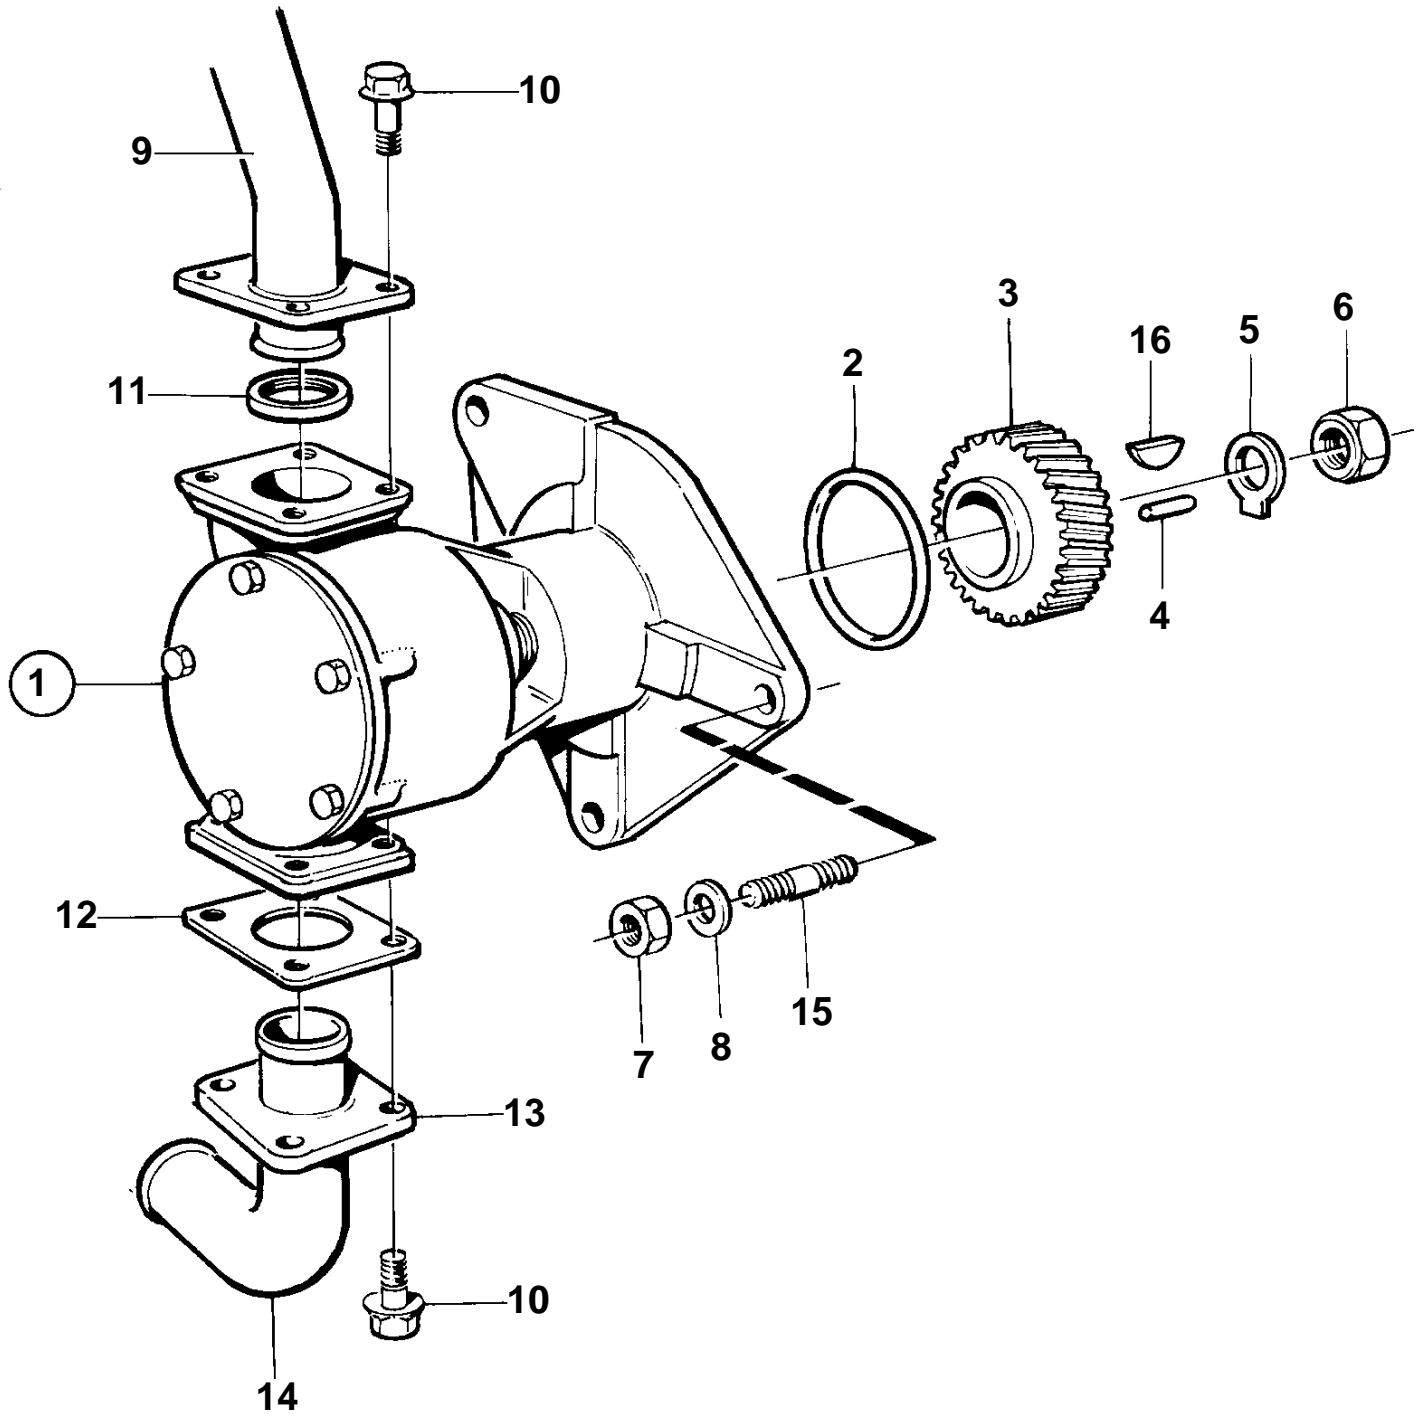

TAMD61A

11155

TAMD61A

REF	PART NO.	QTY	DESCRIPTION	SEE SEC.	NOTES
1	865259	1	Sea water pump	561	
2	925257	1	O-ring		
3	820637	1	Gear		
4	950564	1	Pin		
5	942735	1	Lock washer		
6	955860	1	Nut		
7	971073	3	Nut		
8	941911	3	Spring washer		
9	864974	1	Coolant pipe		(848479). Sea water pump-heat exchanger.
10	946441	8	Screw		M10
11	864491	1	Gasket		
12	862592	1	Gasket		
13	842029	1	Flange		
14	848596	1	Hose attachment		
15	967951	3	Stud		
16	942406	1	Key		