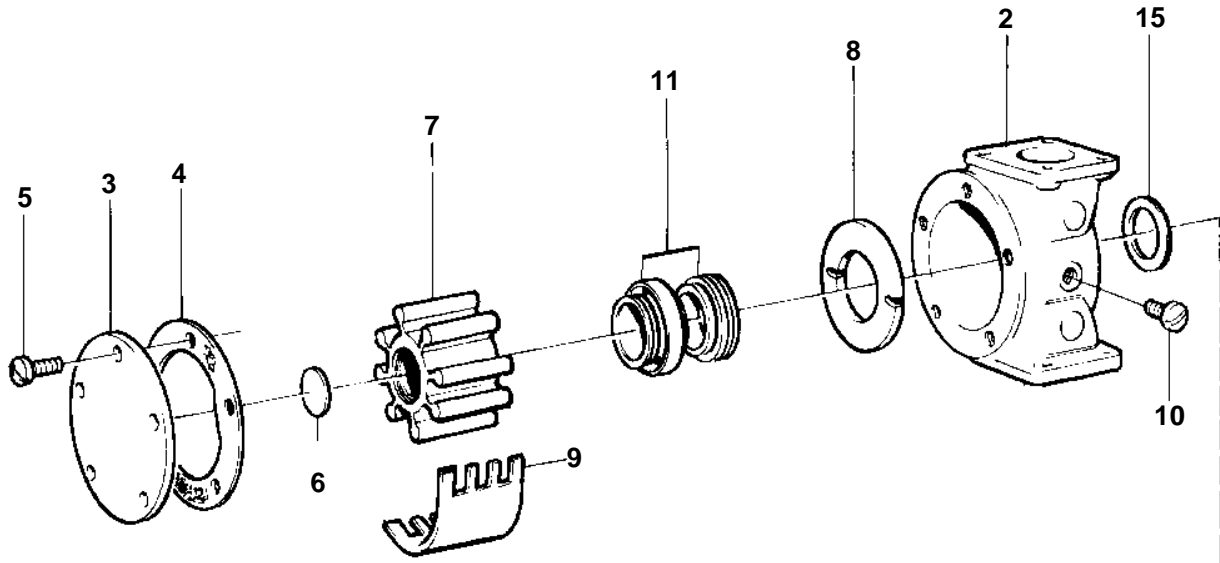

①

REF	PART NO.	QTY	DESCRIPTION	NOTES
1	846354	1	Sea water pump	
2		1	· Pump housing	
3	847228	1	· Cover	
4	825728	1	· Gasket	Included in impeller kit.
5	847229	5	· Screw	Included in overhaul kit.
6	812966	1	· Sealing washer	Included in impeller kit.
7		1	· Impeller	Included in impeller kit.
8	812959	1	· Washer	Included in overhaul kit.
9	827013	1	· Cam	
10	825730	1	· Screw	
11	812968	1	· Sealing ring	
12	845969	1	· Bearing housing	
13	940135	4	· Screw	
14	941907	4	· Spring washer	
15	812964	1	· Deflector	Included in overhaul kit.
16	847230	2	· Lock ring	Included in overhaul kit.
17	11013	2	· Ball bearing	Included in overhaul kit.
18	825735	1	· Lock ring	Included in overhaul kit.
19	825978	1	· Shaft	
20	845795	1	· Sealing ring	Included in overhaul kit.
21	875736	1	Impeller kit	SEE GROUP 99
	875737	1	Overhaul kit	SEE GROUP 99