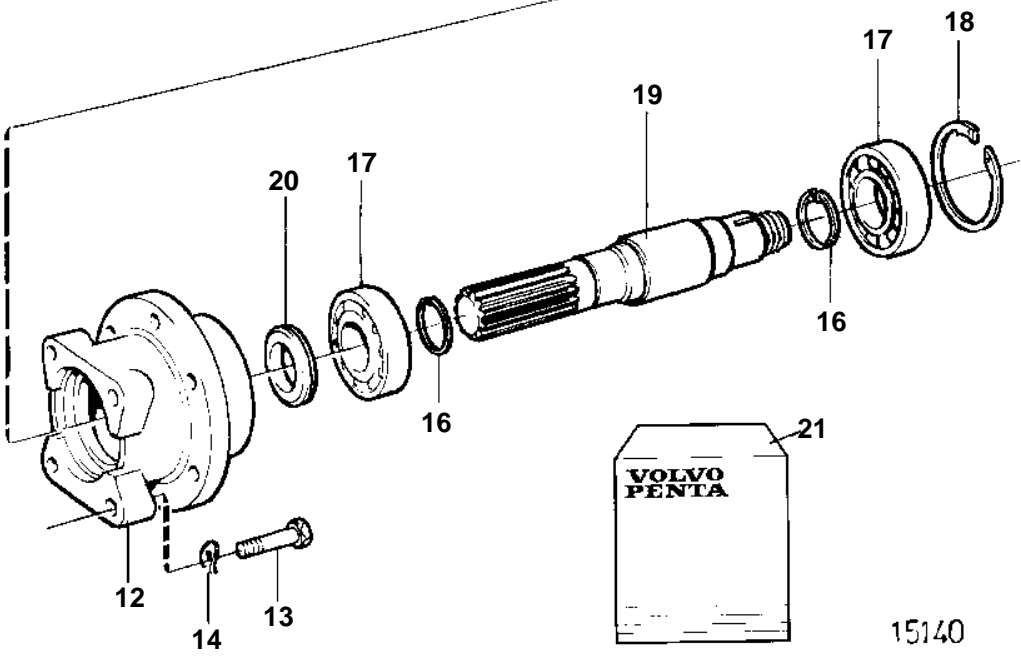

①

REF	PART NO.	QTY	DESCRIPTION	NOTES
1	846354	1	Sea water pump	
2		1	· Pump housing	
3	847228	1	· Cover	
4	825728	1	· Gasket	Included in impeller kit.
5	847229	5	· Screw	Included in overhaul kit.
6	812966	1	· Sealing washer	Included in impeller kit.
7		1	· Impeller	Included in impeller kit.
8	812959	1	· Washer	Included in overhaul kit.
9	827013	1	· Cam	
10	825730	1	· Screw	
11	812968	1	· Sealing ring	
12	845969	1	· Bearing housing	
13	940135	4	· Screw	
14	941907	4	· Spring washer	
15	812964	1	· Deflector	Included in overhaul kit.
16	847230	2	· Lock ring	Included in overhaul kit.
17	11013	2	· Ball bearing	Included in overhaul kit.
18	825735	1	· Lock ring	Included in overhaul kit.
19	825978	1	· Shaft	
20	845795	1	· Sealing ring	Included in overhaul kit.
21	875736	1	Impeller kit	SEE GROUP 99
	875737	1	Overhaul kit	SEE GROUP 99