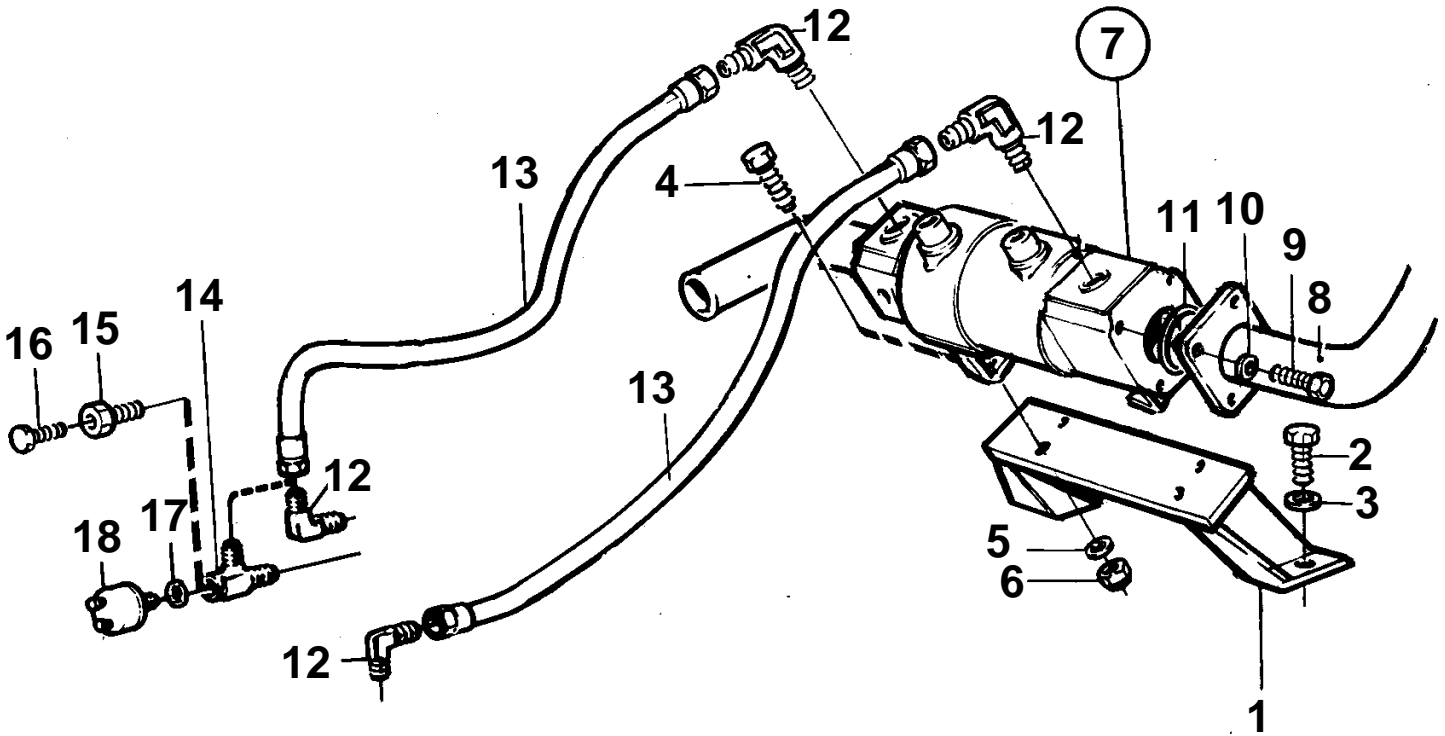

TAMD61A

16336

TAMD61A

REF	PART NO.	QTY	DESCRIPTION	SEE SEC.	NOTES
1	848098	1	Bracket		
2	970971	2	Screw		
3	940280	2	Spring washer		
4	955295	4	Screw		
5	941907	4	Spring washer		
6	955782	4	Nut		
7		1	Oil cooler		
				764	
8		1	Coolant pipe	693	
9	970947		Screw		
10	941908	4	Spring washer		
11	864491	1	Gasket		
12	837063	4	Elbow union		
13	848351	2	Hose		L=770mm
14	842717	1	Nipple		
15	16381	1	Reduction nipple		
16	180759	1	Plug		
17	947624	1	Gasket		
18	866840	1	Pressure sensor		0-30bar (837781) SEE GROUP 30