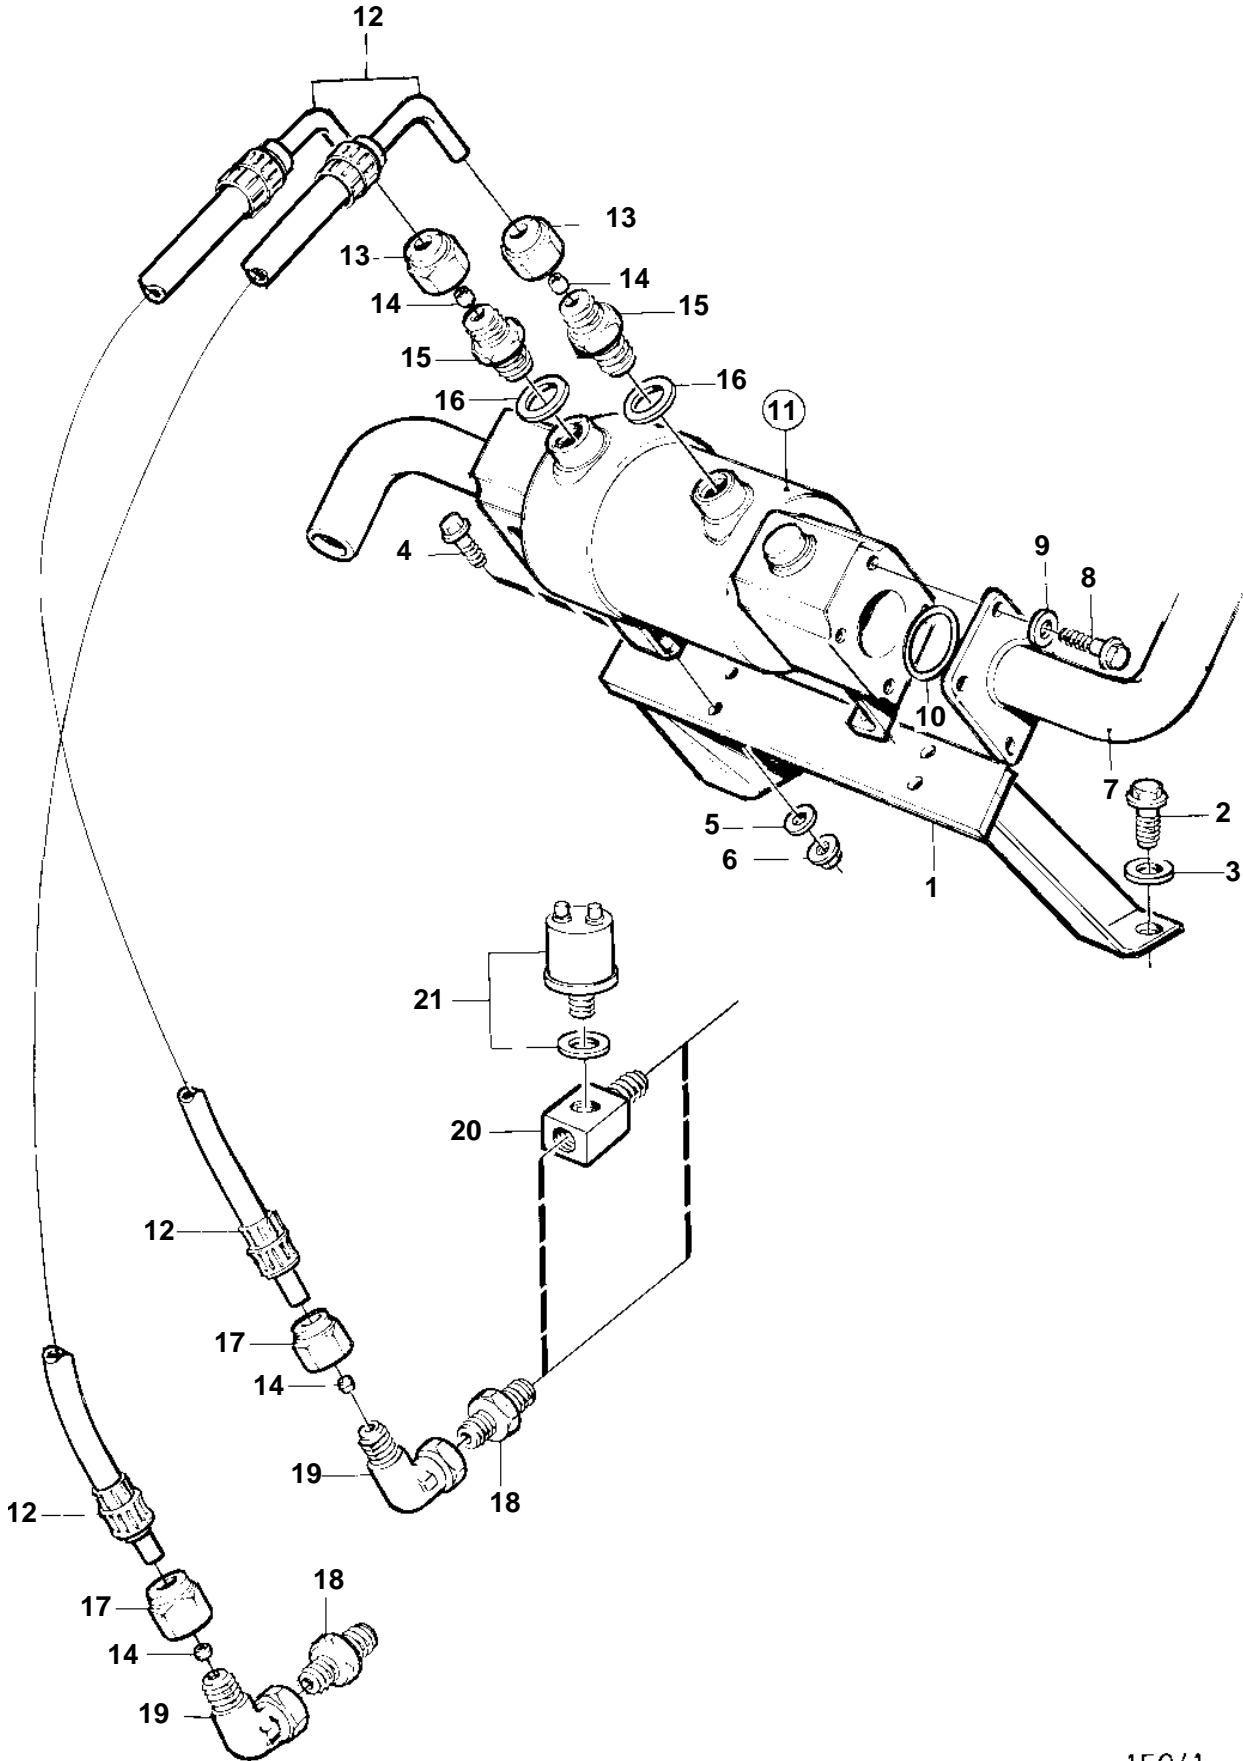

TAMD61A

15941

TAMD61A

REF	PART NO.	QTY	DESCRIPTION	SEE SEC.	NOTES
1	848098	1	Bracket		
2	965191	2	Screw		
3	940280	2	Spring washer		
4	955295	4	Screw		
5	941907	4	Spring washer		
6	955782	4	Nut		
7		1	Coolant pipe		
8	970947	4	Screw		L =24mm, EARLY TYPE (955317)
	946441	4	Screw		L =20mm, LATE TYPE
9	941908	4	Spring washer		EARLY TYPE
10	864491	1	Gasket		
11		1	Oil cooler		
				764	
12	847165	2	Hose		L=580mm
13	941331	2	Nut		
14	956970	4	Ferrule		
15	968132	2	Nipple		
16	957184	2	Washer		EARLY TYPE
17	956984	2	Nut		
18	941750	2	Nipple		
19	964016	2	Nipple		
20	842425	1	Nipple		
		1	Pressure sensorreverse gear		SEE GROUP 30
		1	Gasket		SEE GROUP 30