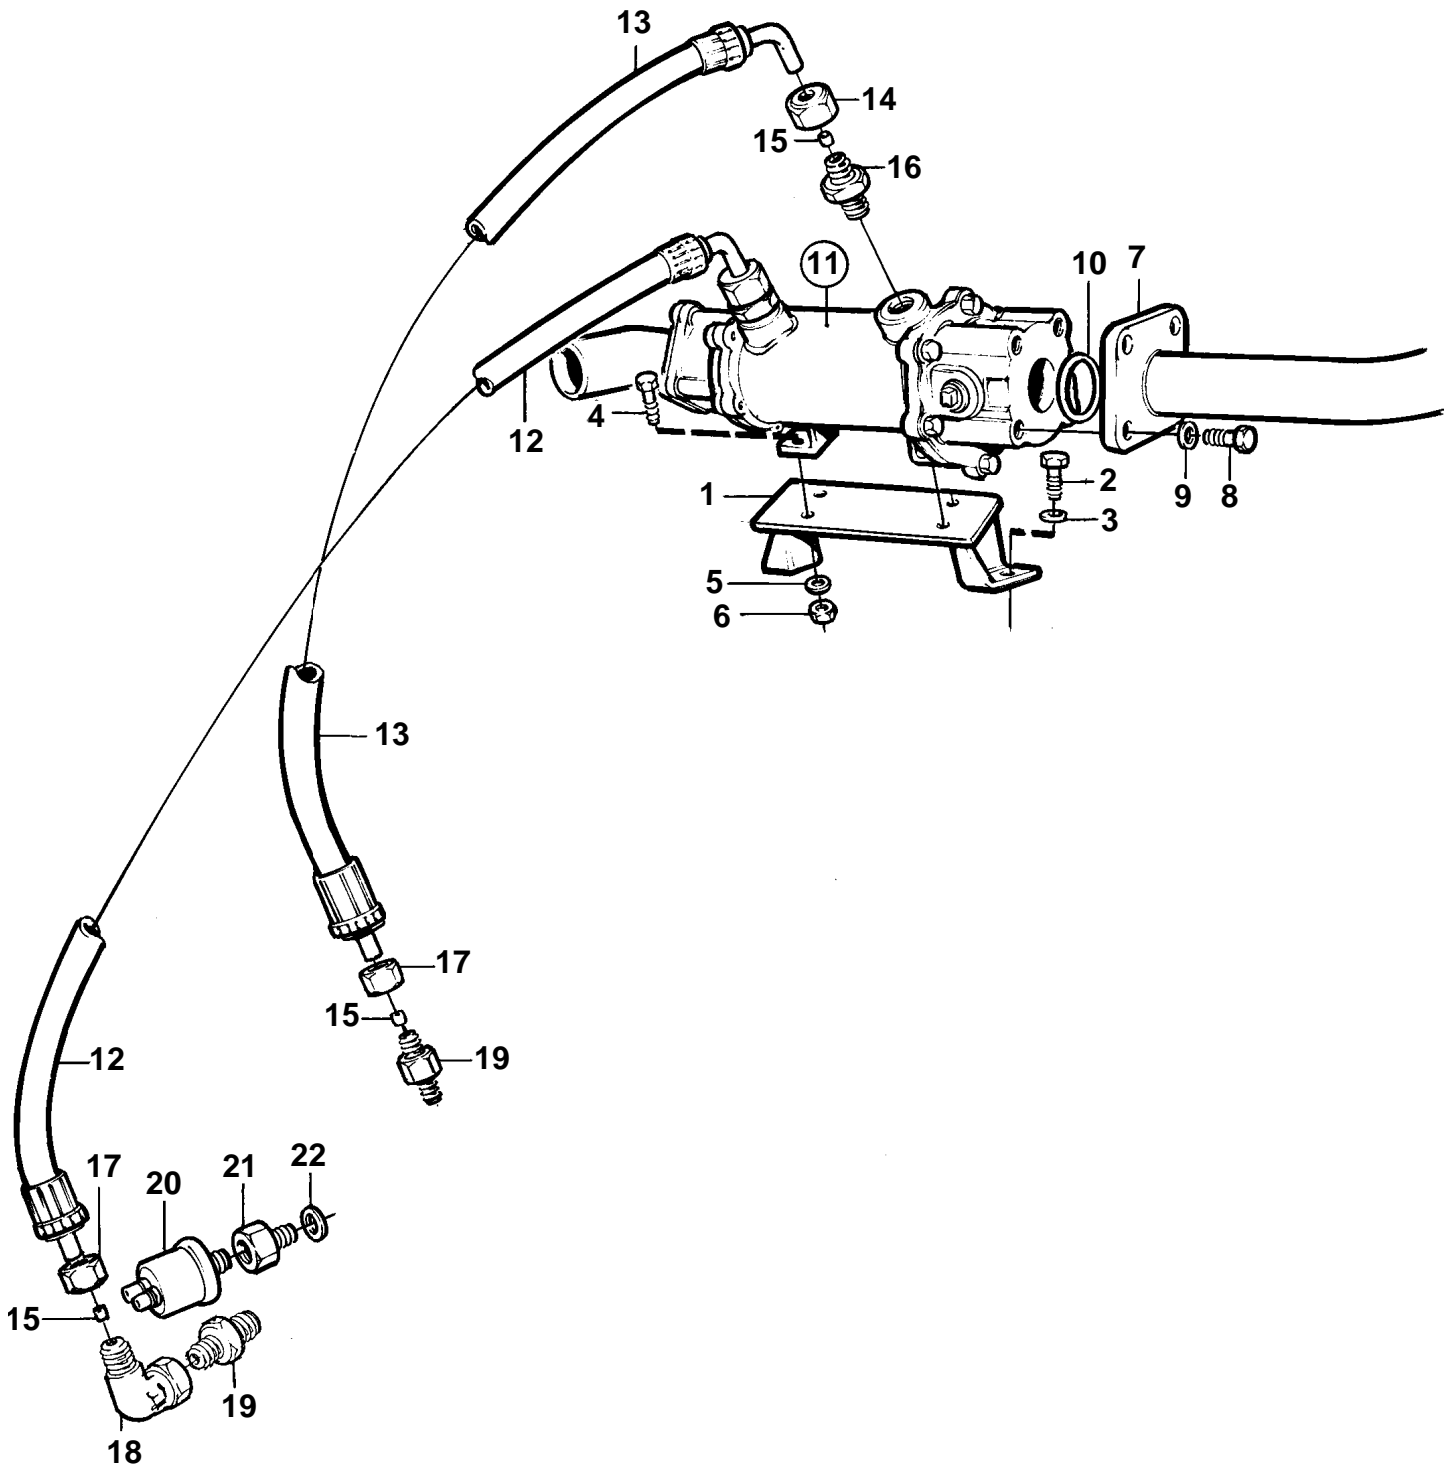

TAMD61A, TAMD62A

15952

TAMD61A, TAMD62A

REF	PART NO.	QTY	DESCRIPTION	SEE SEC.	NOTES
1	848098	1	Bracket		
2	965191	2	Screw		
3	940280	2	Spring washer		EARLY TYPE
4	955295	4	Screw		
5	941907	4	Spring washer		EARLY TYPE
6	955782	4	Nut		
7		1	Coolant pipe	693	
8	970947	4	Screw		(955317)
9	941908	4	Spring washer		
10	864491	1	Gasket		
11		1	Oil cooler		
				764	
12	847165	2	Hose		L=580mm
13	837935	1	Hose		L=460mm
14	941331	2	Nut		
15	956970	4	Ferrule		
16	968132	2	Nipple		
17	956984	2	Nut		
18	964016	1	Nipple		
19	941750	2	Nipple		
20		1	Pressure sensorreverse gear		SEE GROUP 30
21	842425	1	Nipple		
22	947624	1	Gasket		