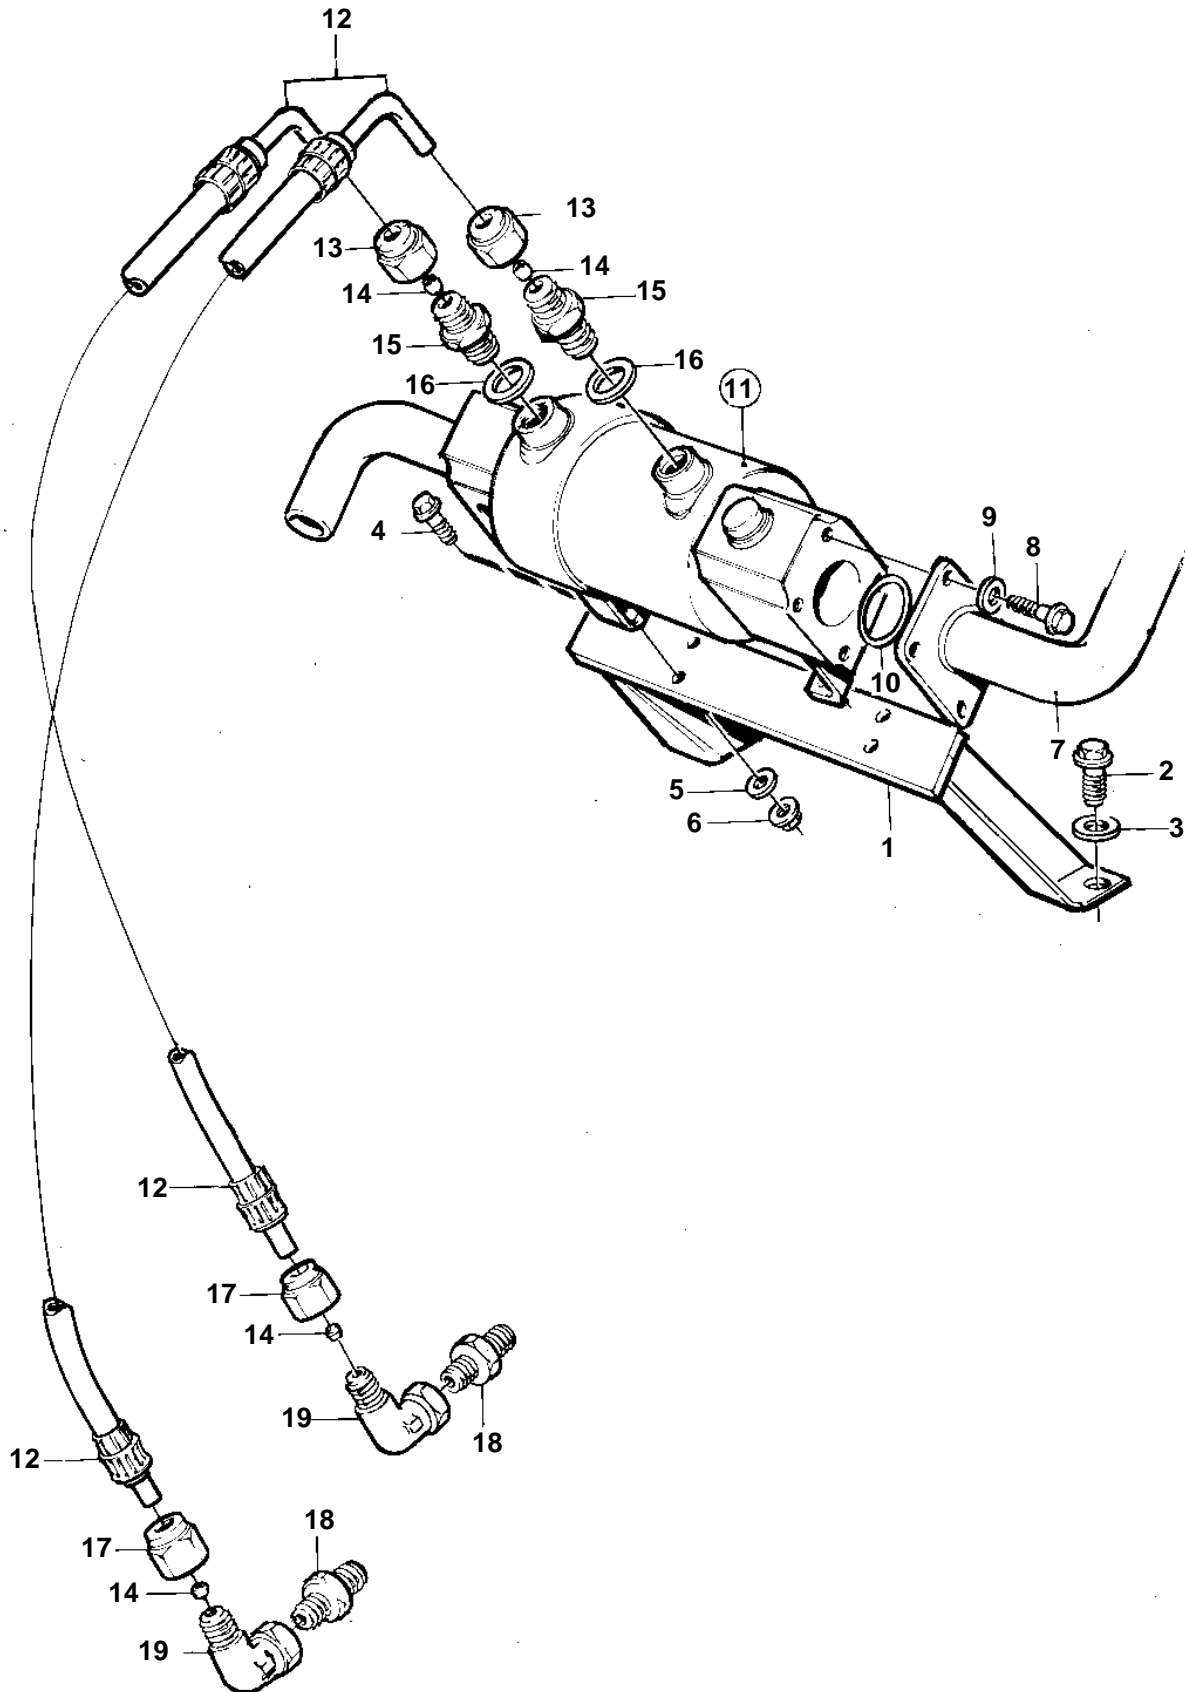

TAMD61A

16327

TAMD61A

REF	PART NO.	QTY	DESCRIPTION	SEE SEC.	NOTES
1	848098	1	Bracket		
2	970971	2	Screw		
3	940280	2	Spring washer		EARLY TYPE
4	955295	4	Screw		
5	941907	4	Spring washer		
6	955782	4	Nut		
7		1	Coolant pipe	693	
8	970947	4	Screw		
9	941908	4	Spring washer		
10	864491	1	Gasket		
11		1	Oil cooler		
				764	
12	847165	2	Hose		L=580mm
13	941331	2	Nut		
14	1677898	4	Ferrule		(955970)
15	968132	2	Nipple		
16	957184	2	Washer		
17	956984	2	Nut		EARLY TYPE
18	941750	2	Nipple		
19	964016	2	Nipple		