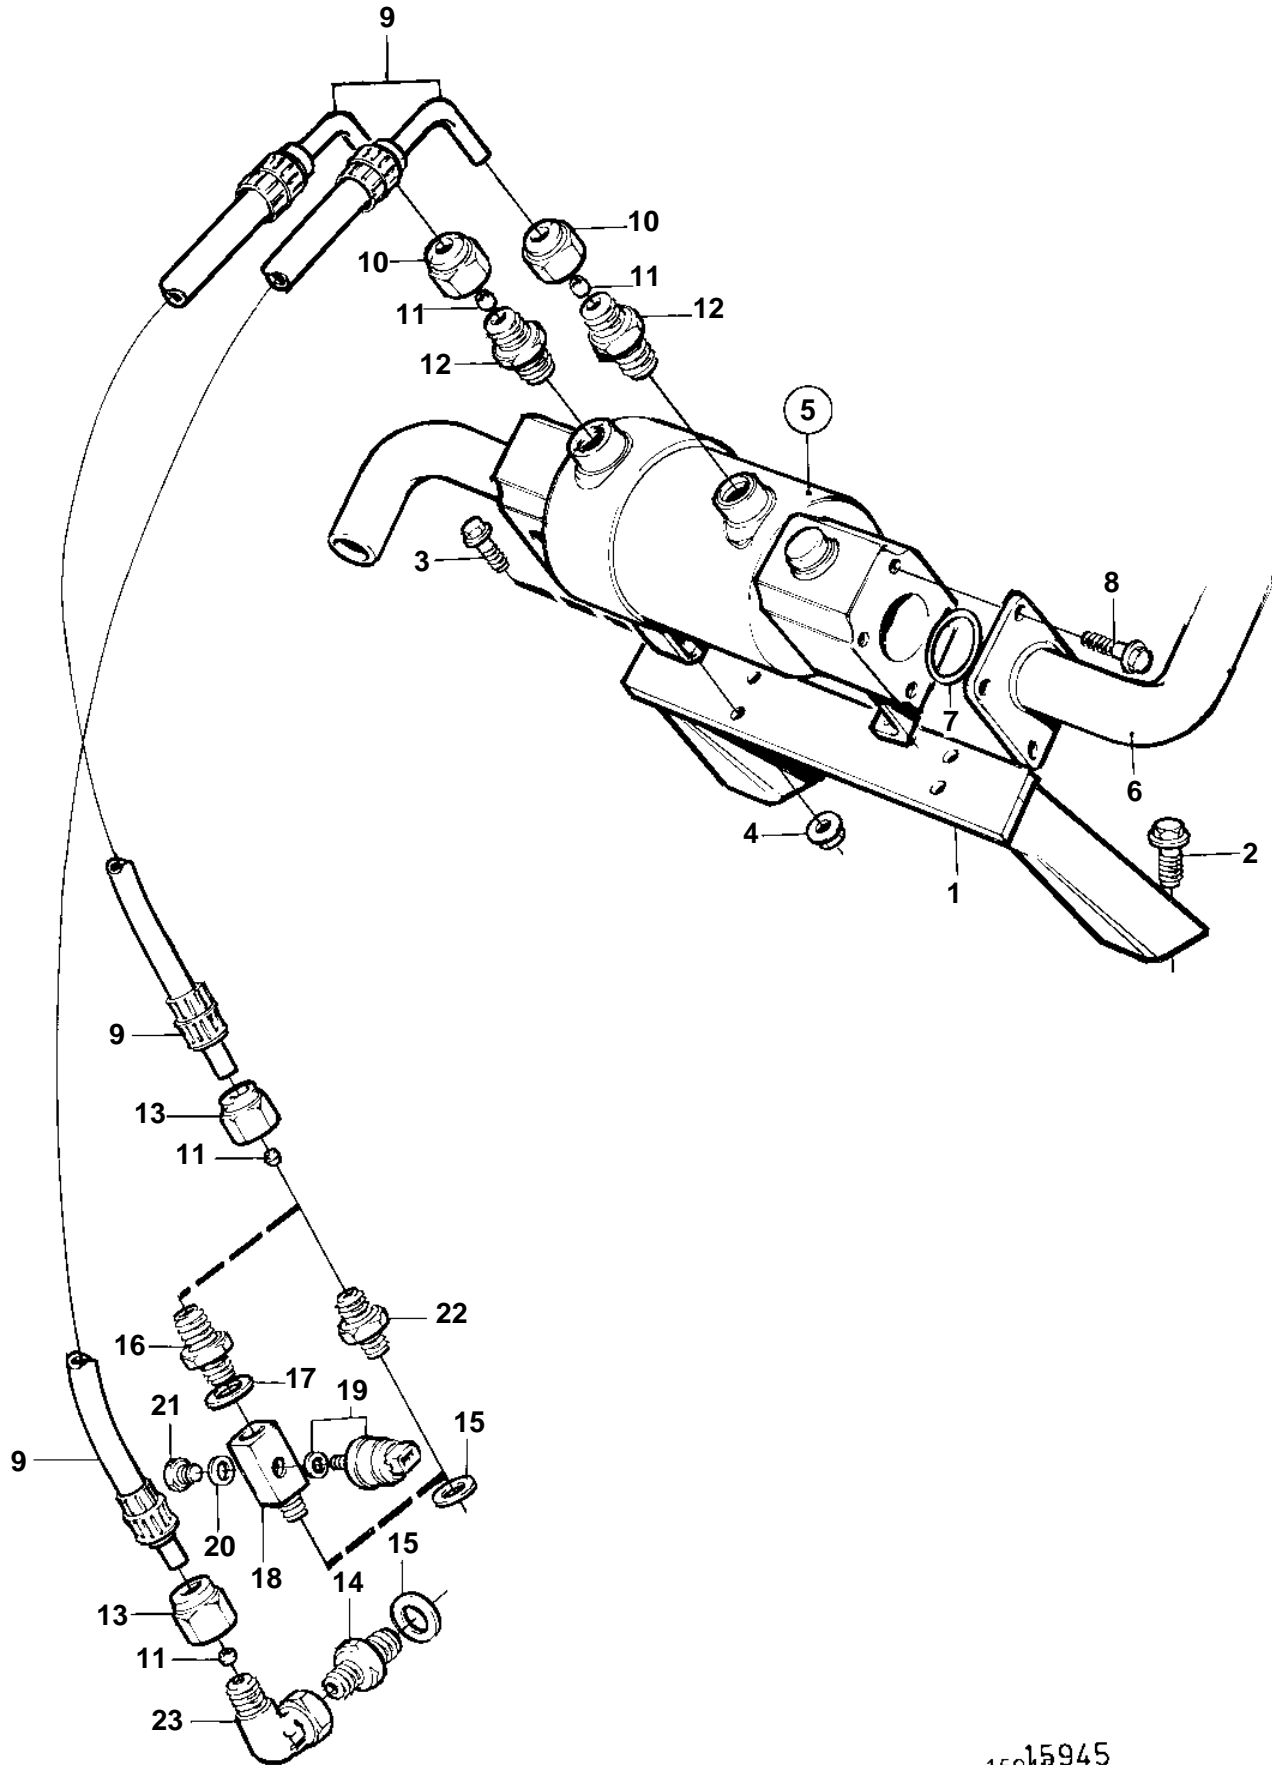

TAMD61A

15945

## TAMD61A

REF	PART NO.	QTY	DESCRIPTION	SEE SEC.	NOTES
1	864869	1	Bracket		
2	965191	2	Screw		
3	945444	4	Flange screw		M8x25mm
4	948645	4	Lock nut		
5	864207	1	Oil cooler		
				764	
6		1	Coolant pipe	693	
7	864491	1	Gasket		
8	946441	4	Screw		
9	848254	2	Hose		L=660mm
10	941331	2	Nut		
11	956970	4	Ferrule		
12	968132	2	Nipple		
13	956984	2	Nut		
14	963948	1	Nipple		
15	11996	2	Gasket		
16	963959	1	Nipple		
17	947623	1	Gasket		
18	864064	1	Nipple		
19		1	Pressure sensor		SEE GROUP 30
		1	Gasket		SEE GROUP 30
20	947624	1	Gasket		
21	960632	1	Plug		
22	963948	1	Nipple		
23	964016	1	Nipple		