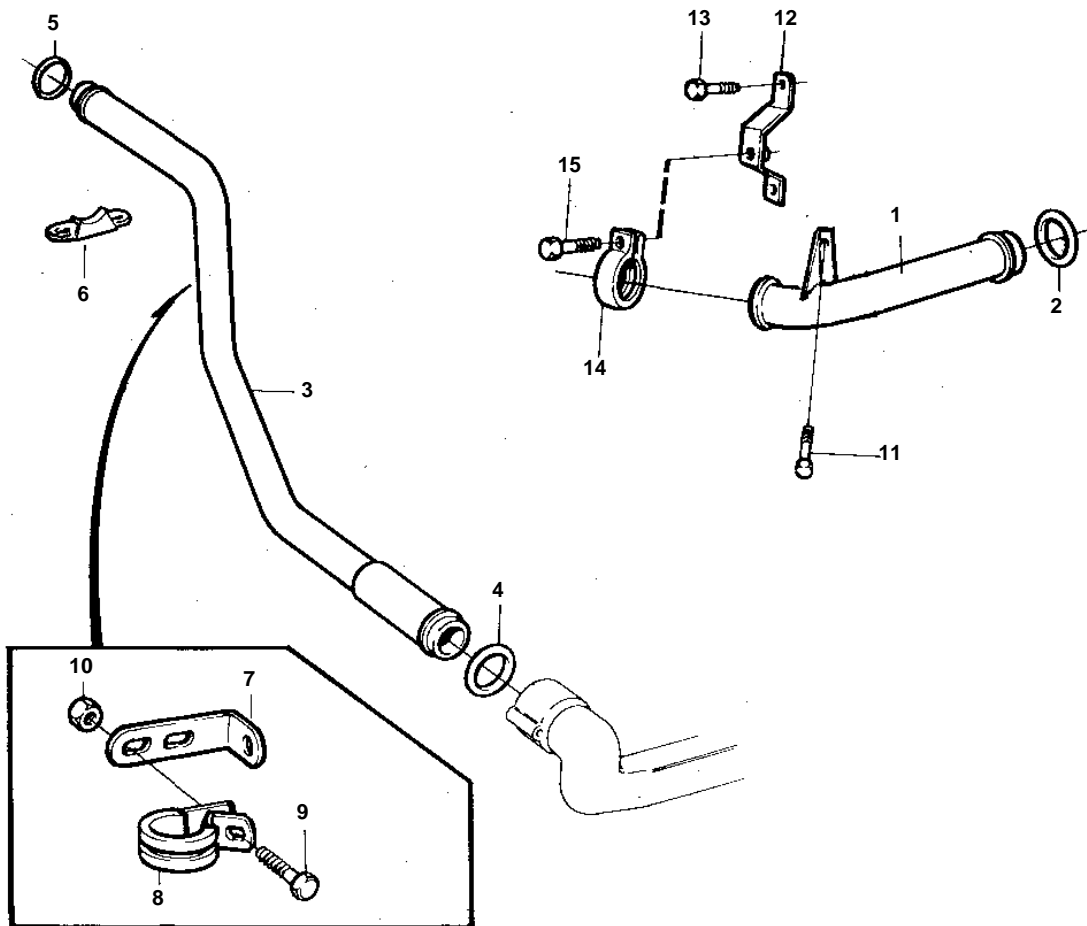

TAMD61A

16077

TAMD61A

REF	PART NO.	QTY	DESCRIPTION	NOTES
1	864088	1	Coolant pipe	(862035)
2	466740	1	Sealing ring	
3	849923	1	Tube	
4	864723	1	Sealing ring	
5	466739	1	Sealing ring	
6	864918	1	Retainer	
7	965537	1	Bracket	(849436)
8	967645	1	Clamp	
9	946544	1	Flange screw	
10	945407	1	Flange nut	
11	945444	1	Flange screw	EARLY TYPE
12		1	Bracket	EARLY TYPE
13	946440	2	Flange screw	EARLY TYPE
14	945734	1	Clamp	EARLY TYPE
15	946544	1	Flange screw	