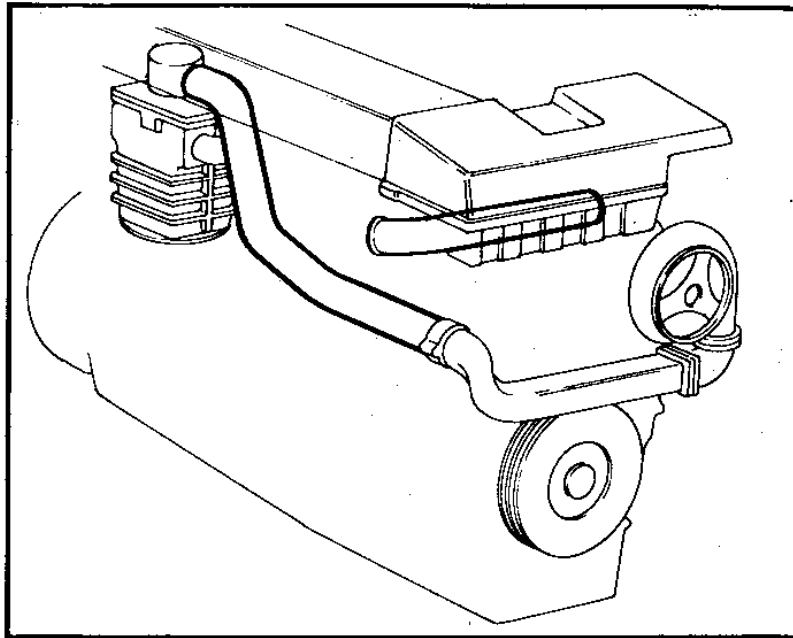

TAMD61A

16077

TAMD61A

REF	PART NO.	QTY	DESCRIPTION	NOTES
1	864088	1	Coolant pipe	(862035)
2	466740	1	Sealing ring	
3	849923	1	Tube	
4	864723	1	Sealing ring	
5	466739	1	Sealing ring	
6	864918	1	Retainer	
7	965537	1	Bracket	(849436)
8	967645	1	Clamp	
9	946544	1	Flange screw	
10	945407	1	Flange nut	
11	945444	1	Flange screw	EARLY TYPE
12		1	Bracket	EARLY TYPE
13	946440	2	Flange screw	EARLY TYPE
14	945734	1	Clamp	EARLY TYPE
15	946544	1	Flange screw	