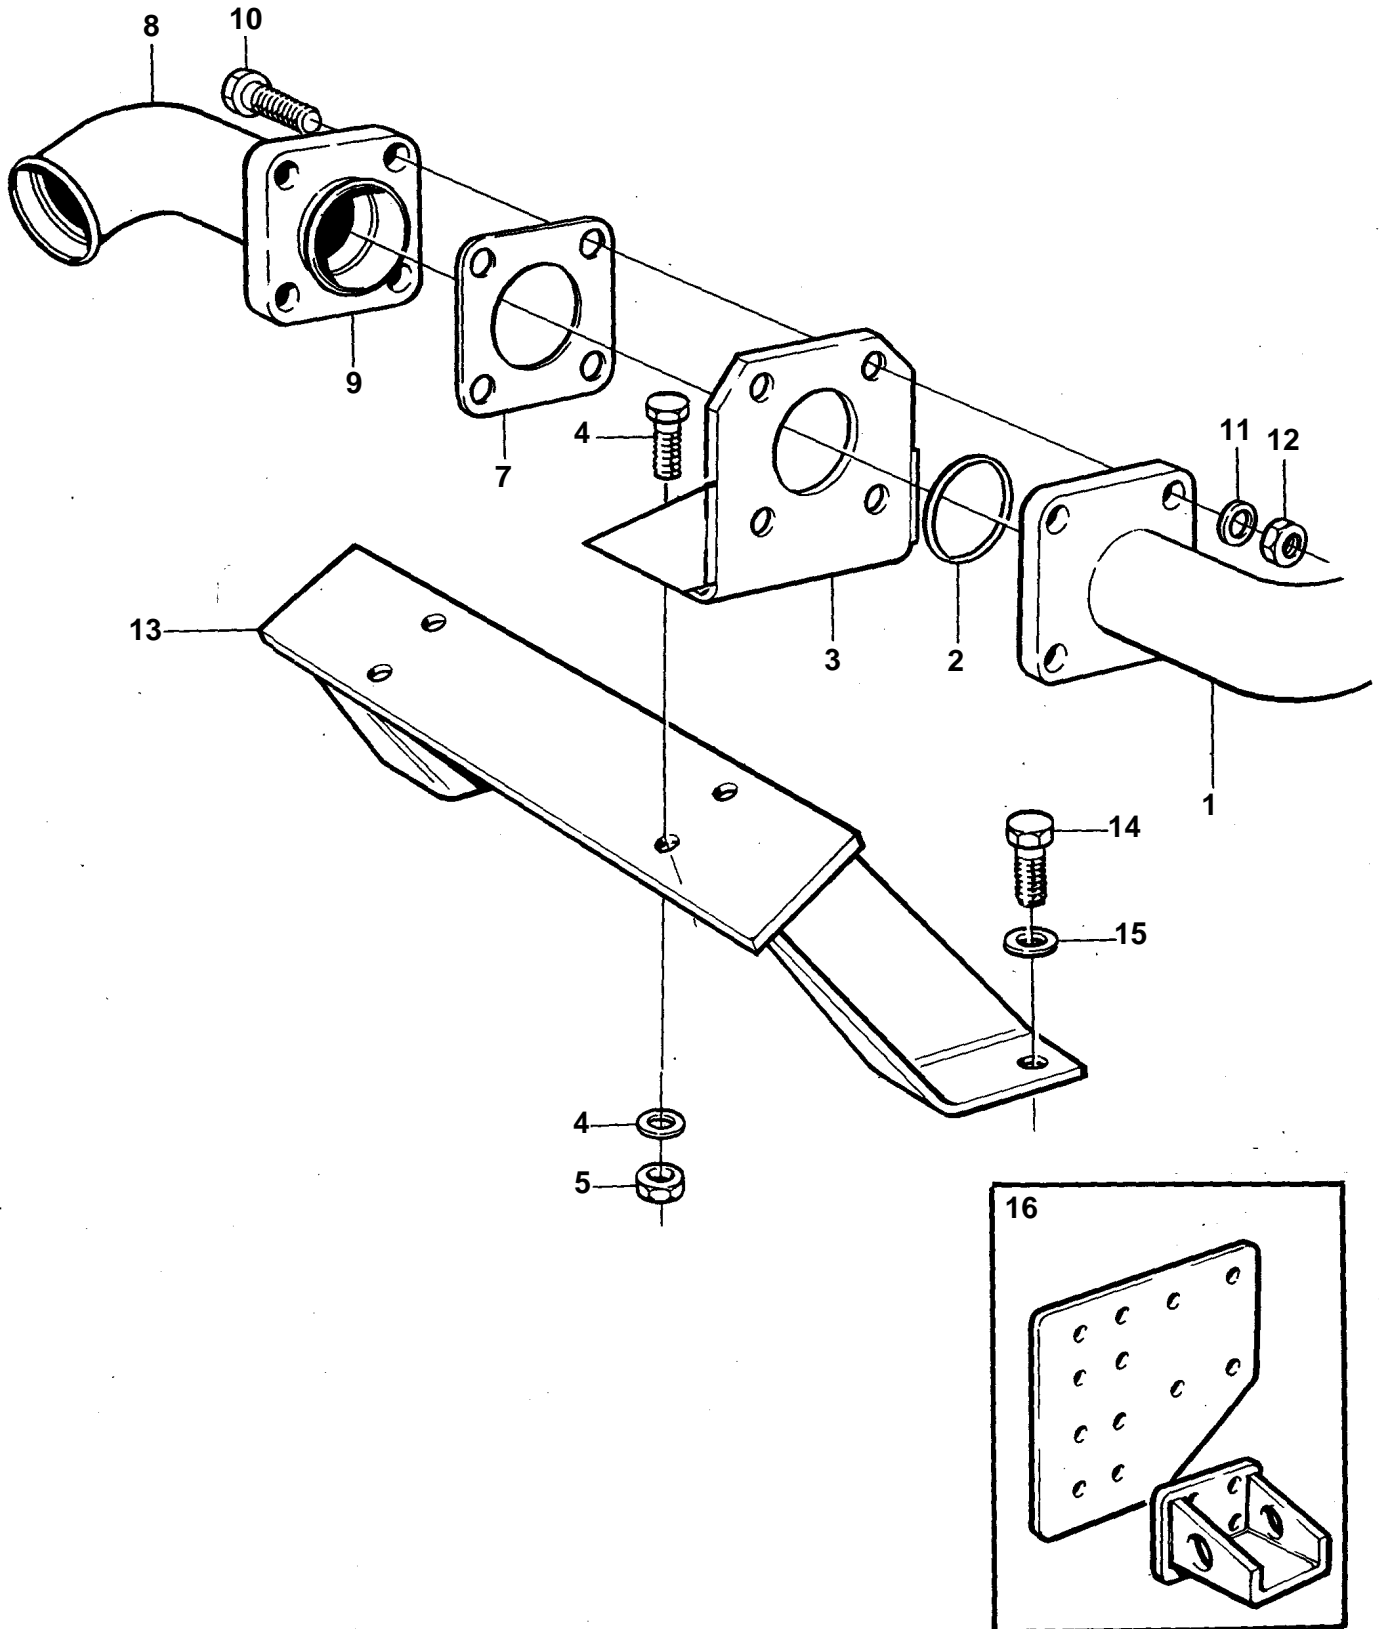

TAMD61A

TAMD61A

REF	PART NO.	QTY	DESCRIPTION	NOTES
1	864973	1	Coolant pipe	
2	864491	1	Gasket	
3	862052	1	Bracket	
4	955295	2	Screw	
5	941907	2	Spring washer	
6	955782	2	Nut	
7	862592	1	Gasket	
8	848596	1	Hose attachment	
9	842029	1	Flange	
10	970949	4	Screw	(955319)
11	941908	4	Spring washer	
12	955783	4	Nut	
13	848098	1	Bracket	
14	970971	2	Screw	
15	940280	2	Spring washer	
16		1	Engine suspensionrear	SEE GROUP 21