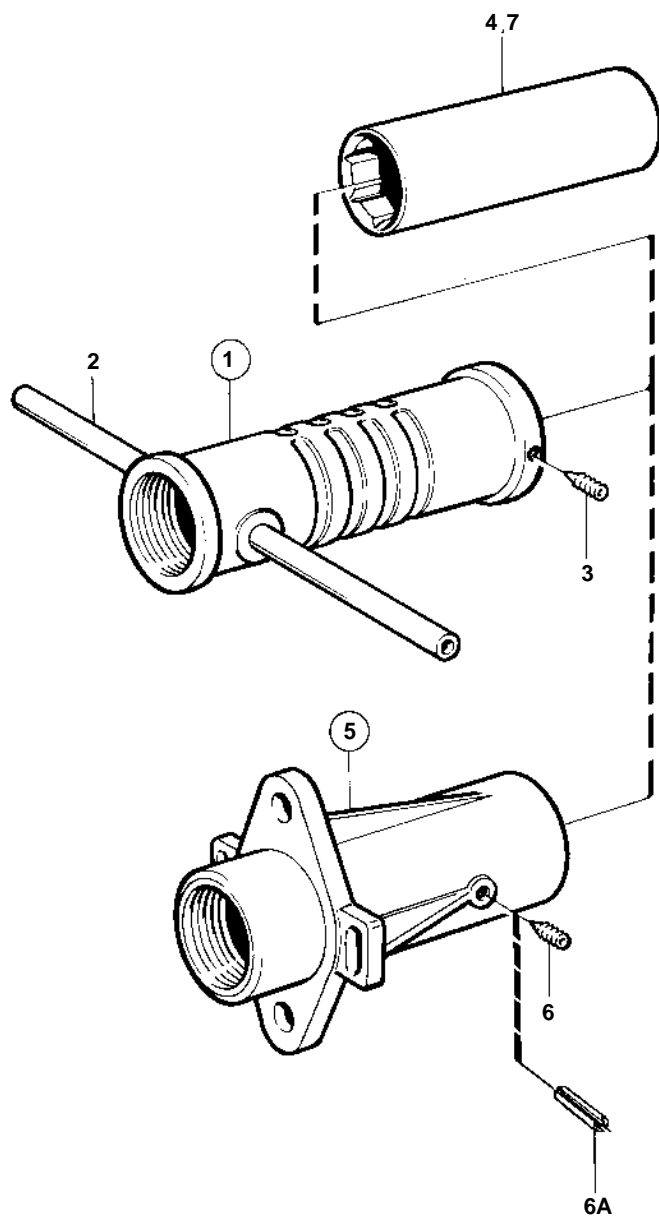

COMMON

11583

COMMON

REF	PART NO.	QTY	DESCRIPTION	NOTES
5	828162	1	Stern bearing	D=40mm
	828188	1	Stern bearing	D=45mm
6A		1	· Spring pin	
7	828131	1	· Rubber bearing	D=40mm
	828187	1	· Rubber bearing	D=45mm