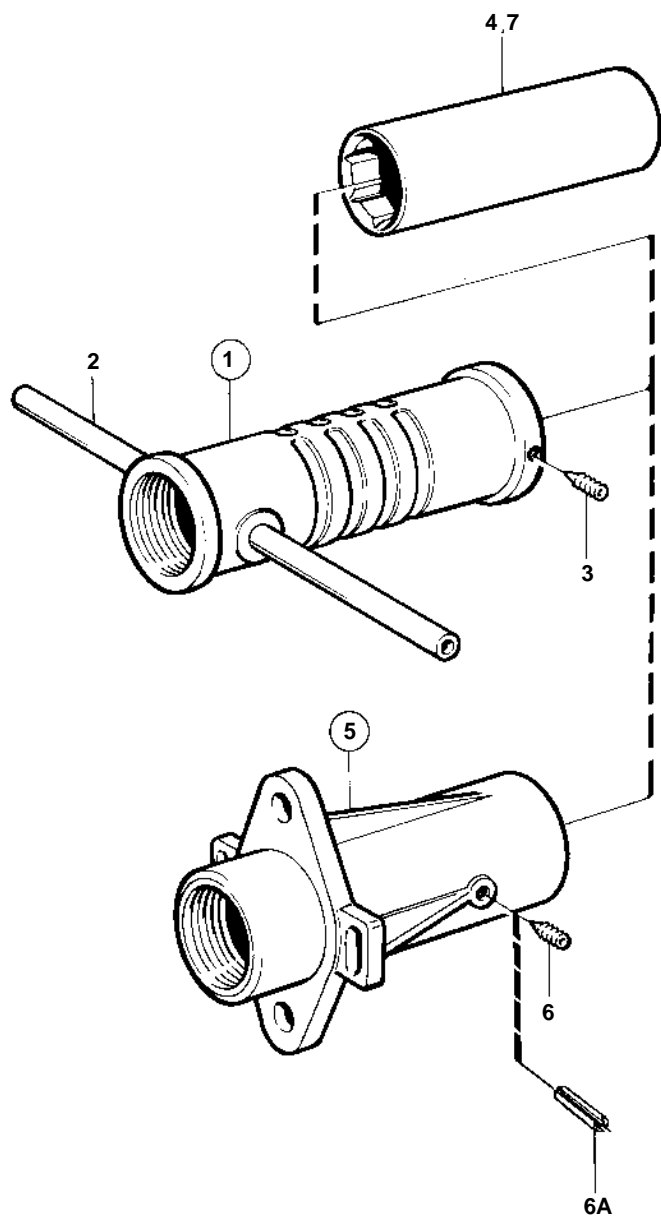

COMMON

11583

**COMMON**

REF	PART NO.	QTY	DESCRIPTION	NOTES
1	827886	1	Stern bearing	D=30mm
	827887	1	Stern bearing	D=35mm
2		2	· Tube	
3	942609	3	· Screw	
4	812916	1	· Rubber bearing	D=30mm
	827175	1	· Rubber bearing	D=35mm
5	827781	1	Stern bearing	D=30mm
	827782	1	Stern bearing	D=35mm
6	942609	3	· Screw	
7	812916	1	· Rubber bearing	D=30mm
	827175	1	· Rubber bearing	D=35mm