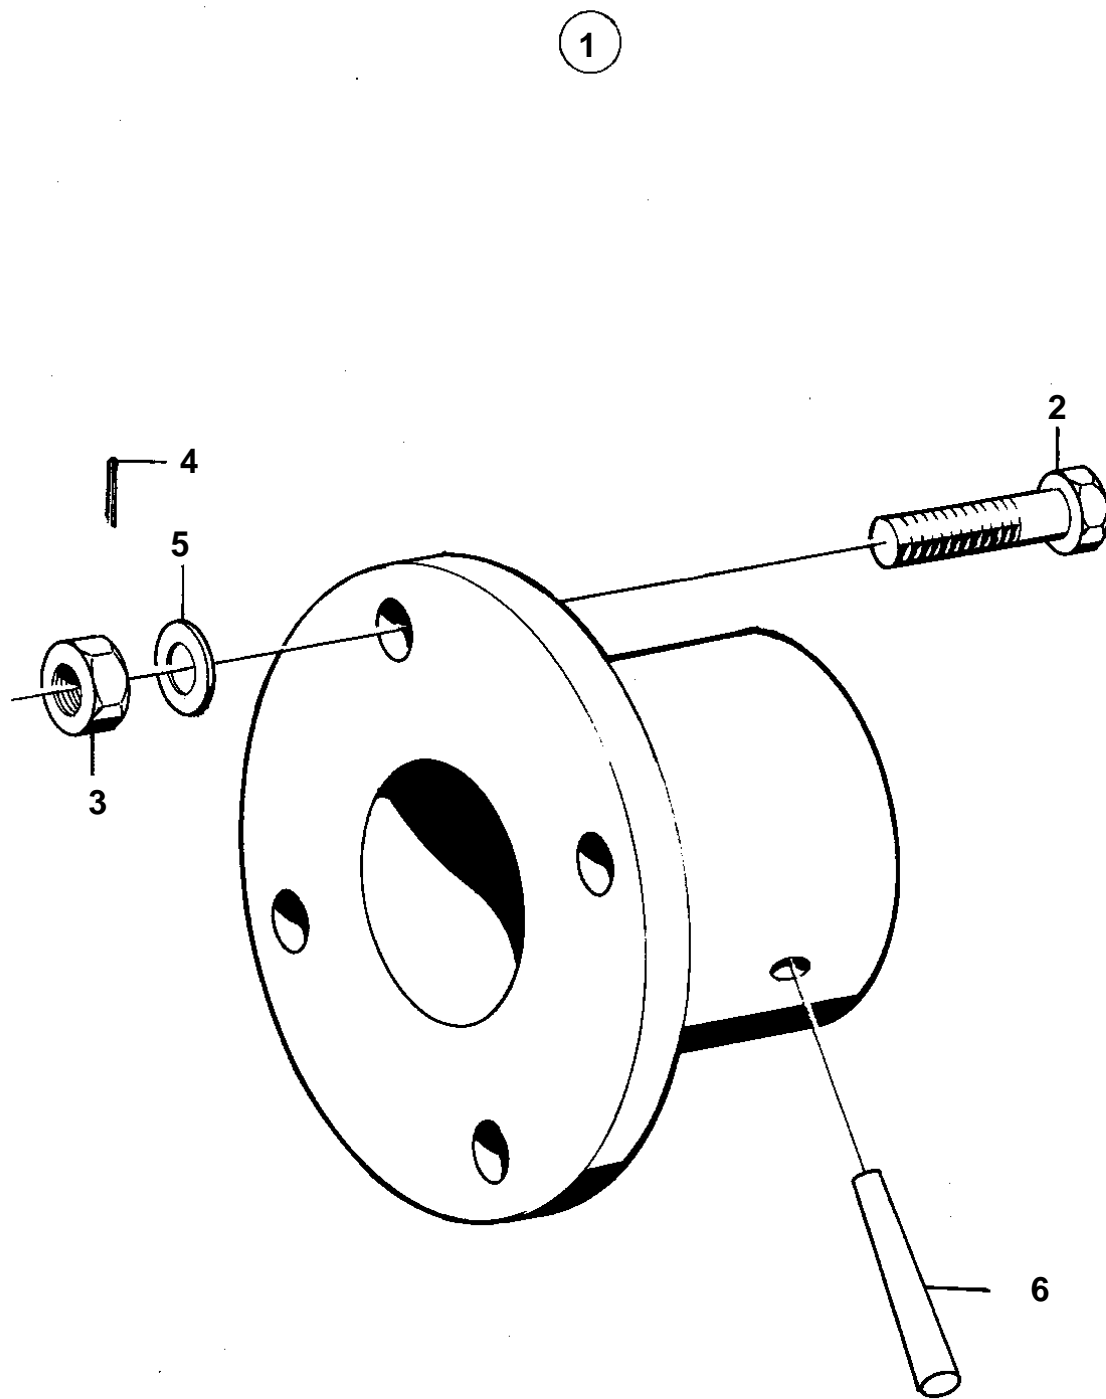

COMMON

4624

COMMON

REF	PART NO.	QTY	DESCRIPTION	NOTES
1	819105	1	Clutch flange	
2	955693	4	· Screw	L=38mm
	955691	4	· Screw	L=25mm
3	950375	4	· Nut	
5	941904	4	· Spring washer	
6	907617	1	· Pin	