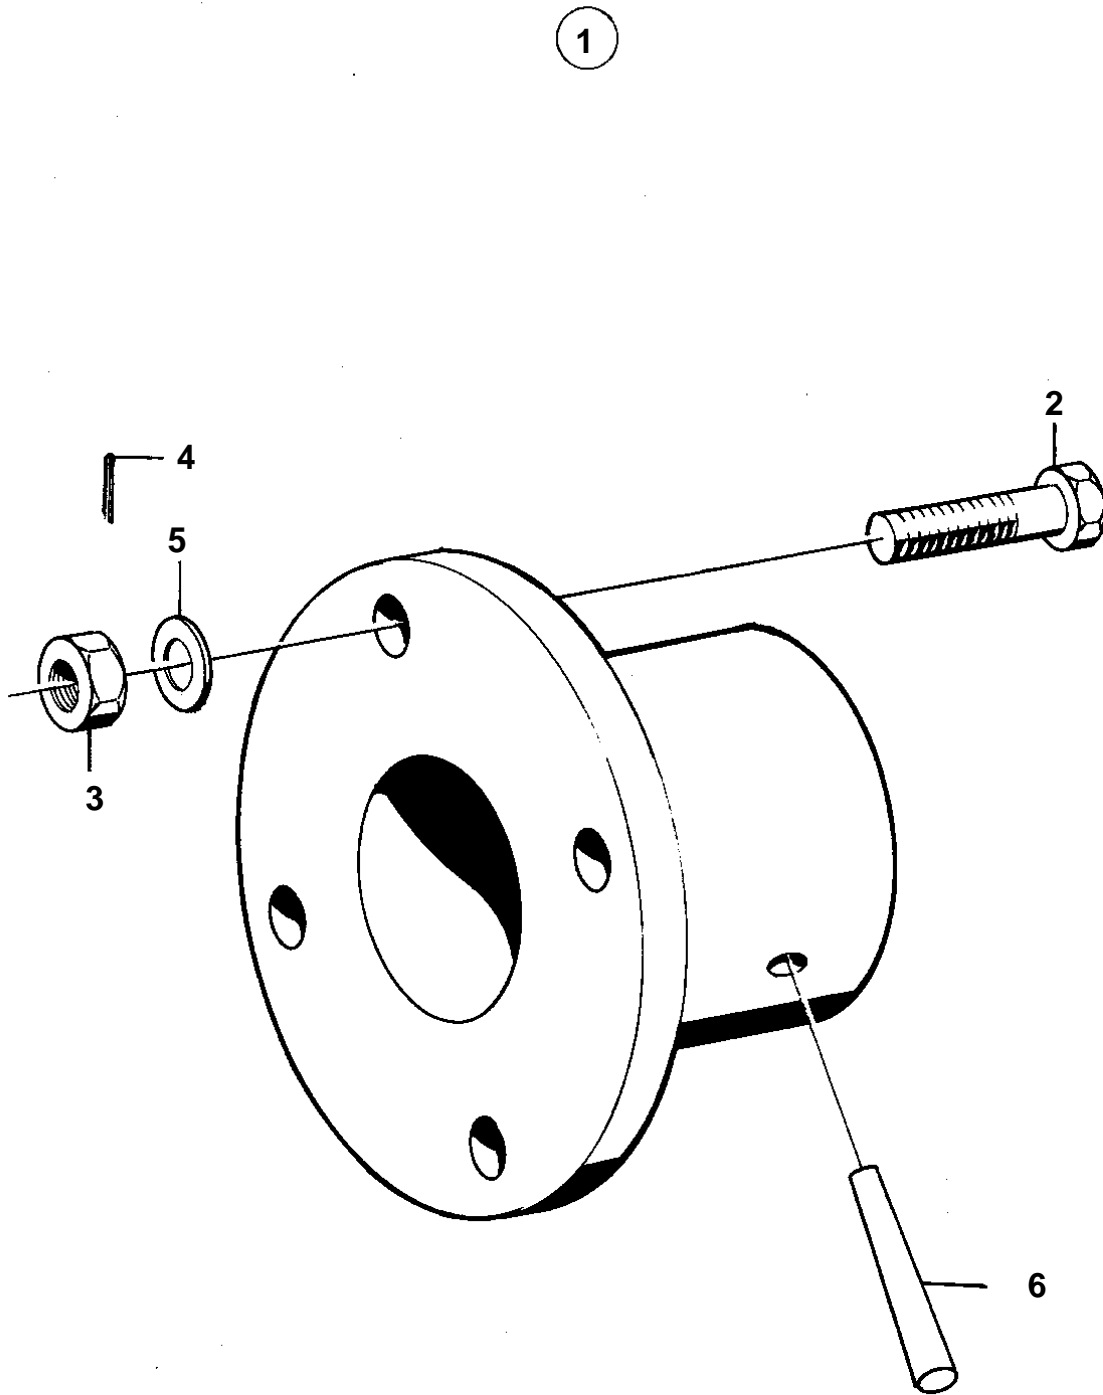

COMMON

4624

COMMON

REF	PART NO.	QTY	DESCRIPTION	NOTES
1	829281	1	Companion flange	
2	955692	4	· Screw	L=32mm
2	955691	4	· Screw	L=25mm
3	955883	4	· Nut	
4	907834	4	· Cotter pin	
5	941904	4	· Spring washer	
6	907617	1	· Pin