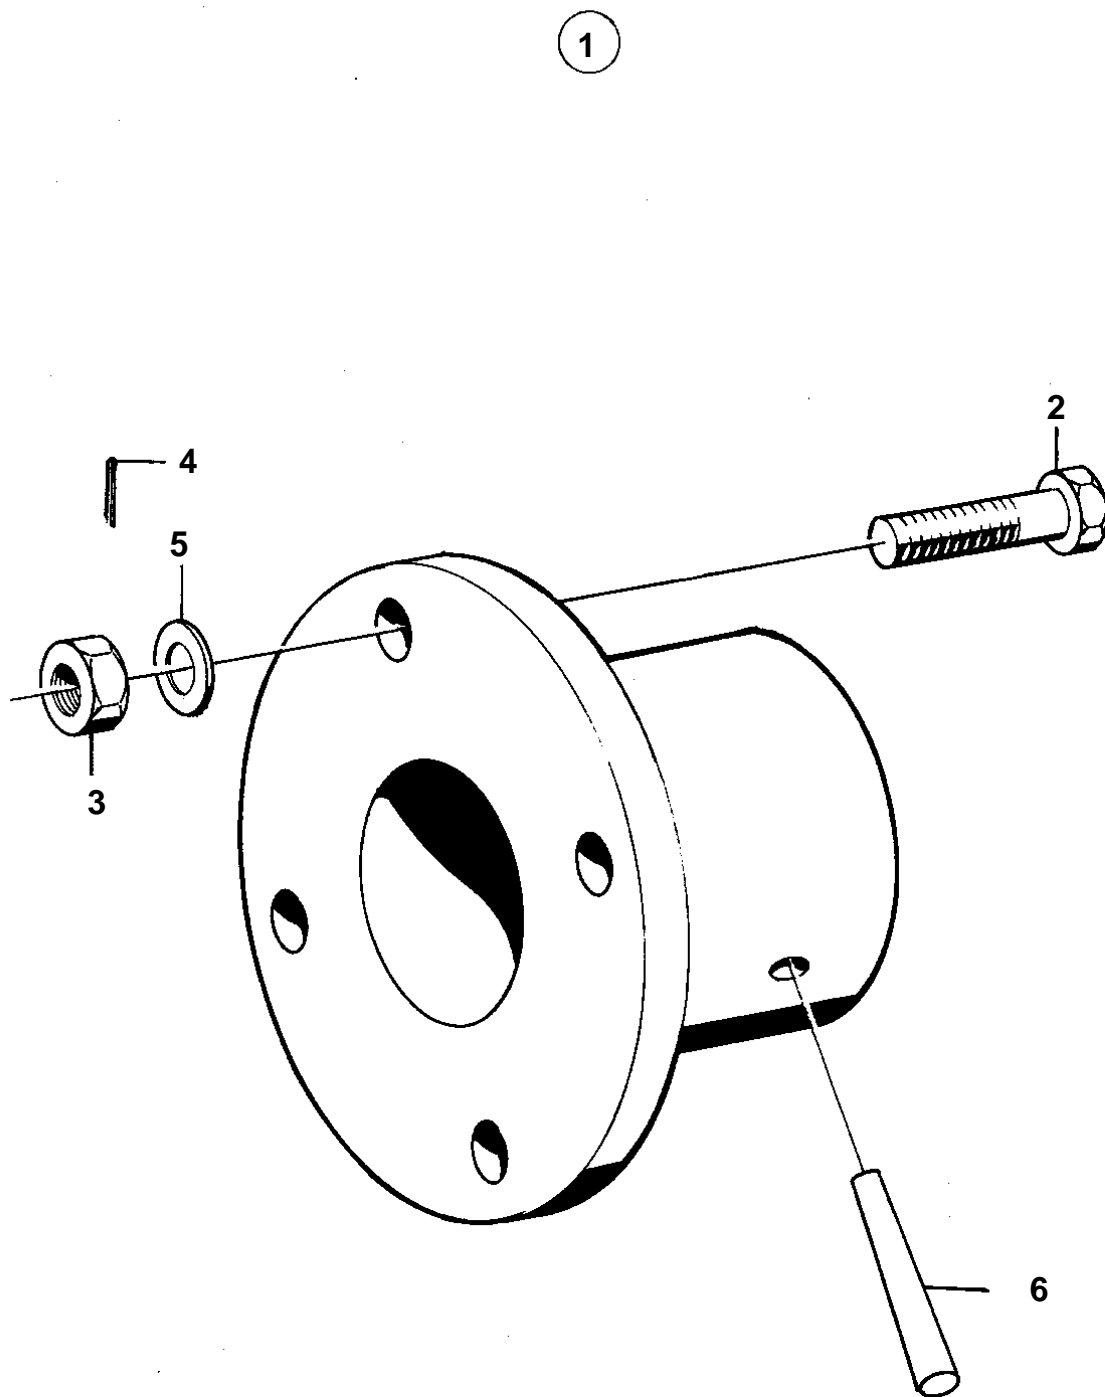

COMMON

4624

COMMON

REF	PART NO.	QTY	DESCRIPTION	NOTES
1	829279	1	Companion flange	
2	955692	4	· Screw	L=32mm
2	955691	4	· Screw	L=25mm
3	955883	4	· Nut	
4	907834	4	· Cotter pin	
5	941904	4	· Spring washer	
6	907617	1	· Pin	