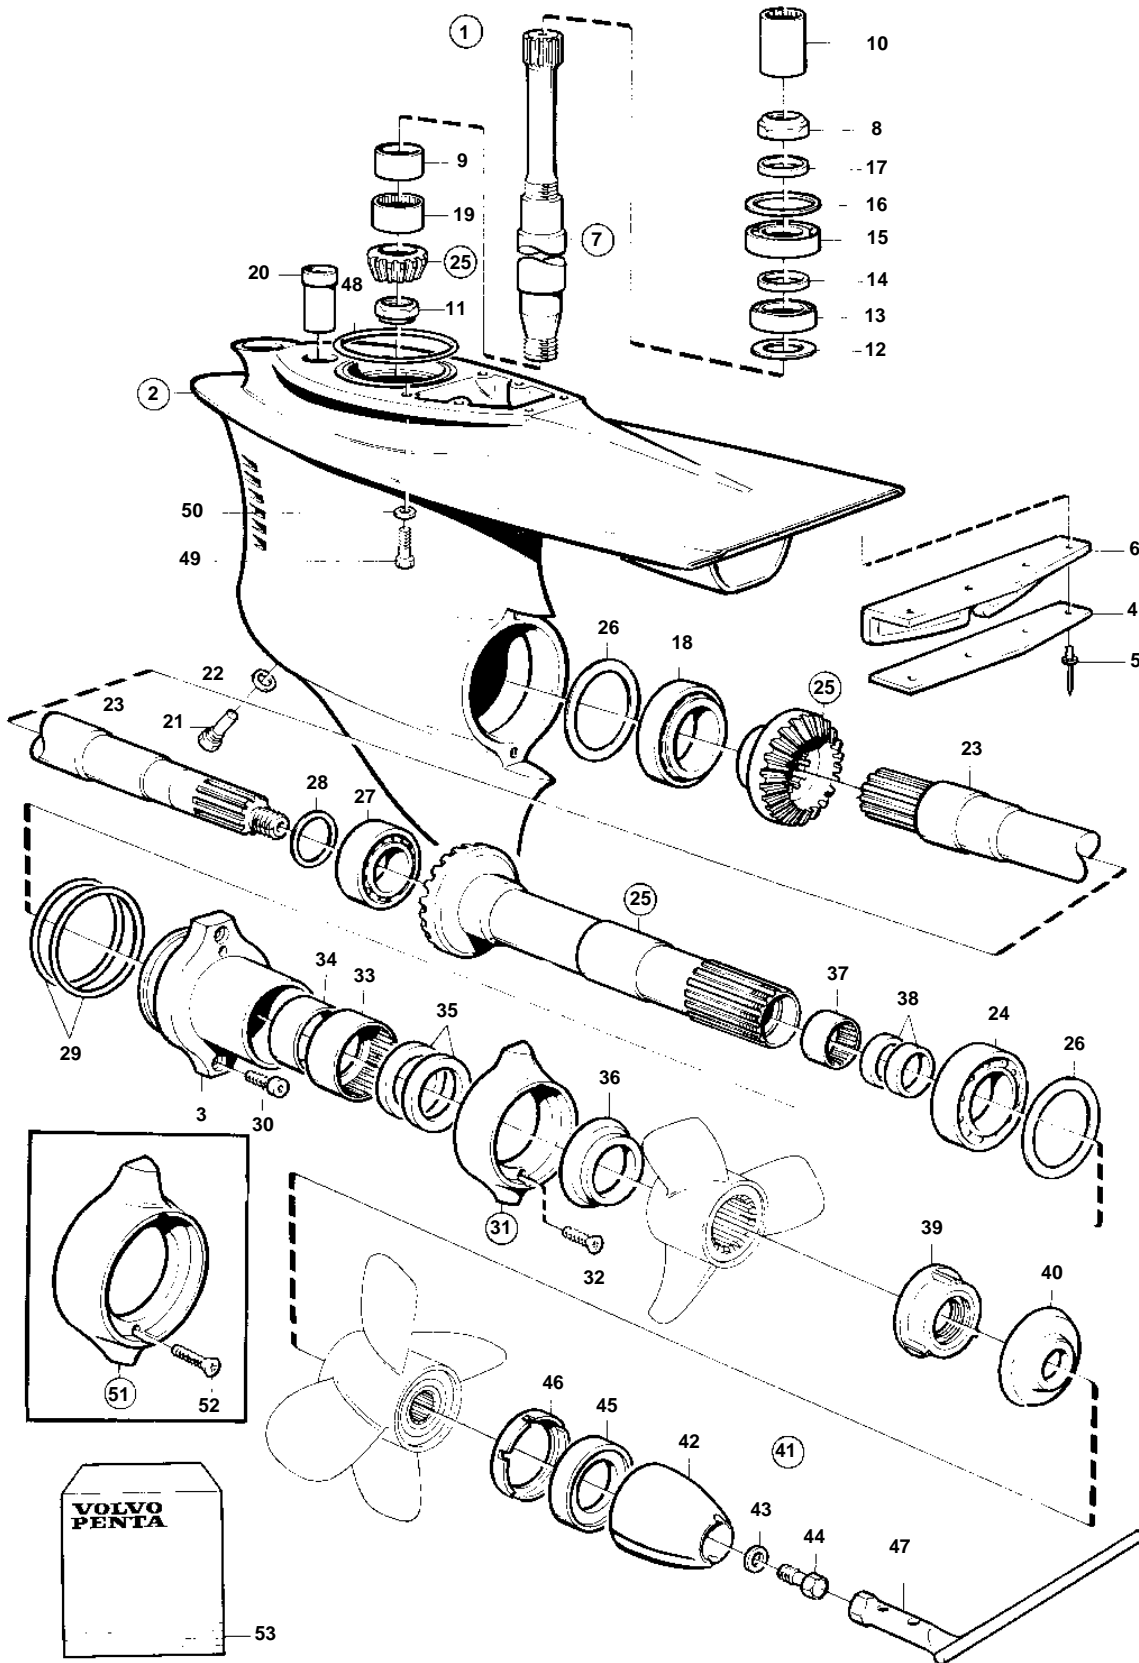

DP-D1

15162

DP-D1

REF	PART NO.	QTY	DESCRIPTION	SEE SEC.	NOTES
1	872769	1	Gear under		RATIO 1.78:1
	3803188	1	Gear under, exchange		Exchange unit
2	872307	1	· Gear housing		
3	854053	1	· · Bearing housing		
4	872439	1	· · Attaching plate		
5	977711	4	· · Pop rivet		
6	872438	1	· · Check valve		
7	854611	1	· Intermedi.shaft kit		
8	969071	1	· · Round nut		Included in gasket kit.
9	184682	1	· · Inner ring		
10	854553	1	· · Splined sleeve		
			· · Bulletin P-44-1-6	P-44-1-6-EN	Lower Gear Unit
11	852212	1	· Nut		Included in gasket kit.
12	941832	X	· Shim		TH=0,05mm
	941833	X	· Shim		TH=0,20mm
13	183374	1	· Ball bearing		
14	944970	X	· Shim		
15	11072	1	· Roller bearing		
16	944522	X	· Shim		TH=0,05mm
	42981	X	· Shim		TH = 0,10mm
	968057	X	· Shim		TH=0,20mm
	42980	X	· Shim		TH=0.35mm
17	897387	1	· Spacer ring		
18	11044	1	· Bearing		
19	184654	1	· Needle bearing		
20	814482	1	· Oil pump screen		
21		1	· Adjuster screw		
22	955974	1	· O-ring		Included in gasket kit.
23	872533	1	· Driveshaft		
24	184765	1	· Roller bearing		
25	854464	1	· Gear set		RATIO 1.78:1
26	967352	X	· Shim		TH = 0.05mm
	941823	X	· Shim		TH = 0.10mm
	967351	X	· Shim		TH = 0.15mm
	941824	X	· Shim		TH = 0.20mm
	941825	X	· Shim		TH = 0.40mm
27	184691	1	· Bearing		
28	191834	X	· Shim		TH = 0,10mm
	191835	X	· Shim		TH = 0.15mm
	191837	X	· Shim		TH = 0,25mm
29	925258	2	· O-ring		Included in gasket kit.
30	941812	2	· Screw		
31	875821	1	· Zinc ring kit		
32	966808	2	· · Screw		
33	183859	1	· Needle bearing		
34	184683	1	· Inner ring		
35	851407	2	· Sealing ring		Included in gasket kit.
36	872871	1	· Line cutter		FRONT
37	183272	1	· Needle bearing		
38	853871	1	· Sealing ring kit		Included in gasket kit.
39	3851334	1	· Propeller nut		(873049)
40	872872	1	· Line cutter		REAR
41	872549	1	· Propeller cone kit		
42		1	· · Propeller cone		
43	943194	1	· · Washer		
44	872546	1	· · Lock screw		M12
45	853676	1	· · Spacer ring		
46	854294	1	· · Plastic washer		
47	873058	1	· Tool kit		
48	925256	1	O-ring		Included in gasket kit.. Included in complete drive.
49	941810	4	Screw		Included in complete drive.
50	853095	4	Washer		Included in complete drive.
51	876138	1	Magnesium kit		