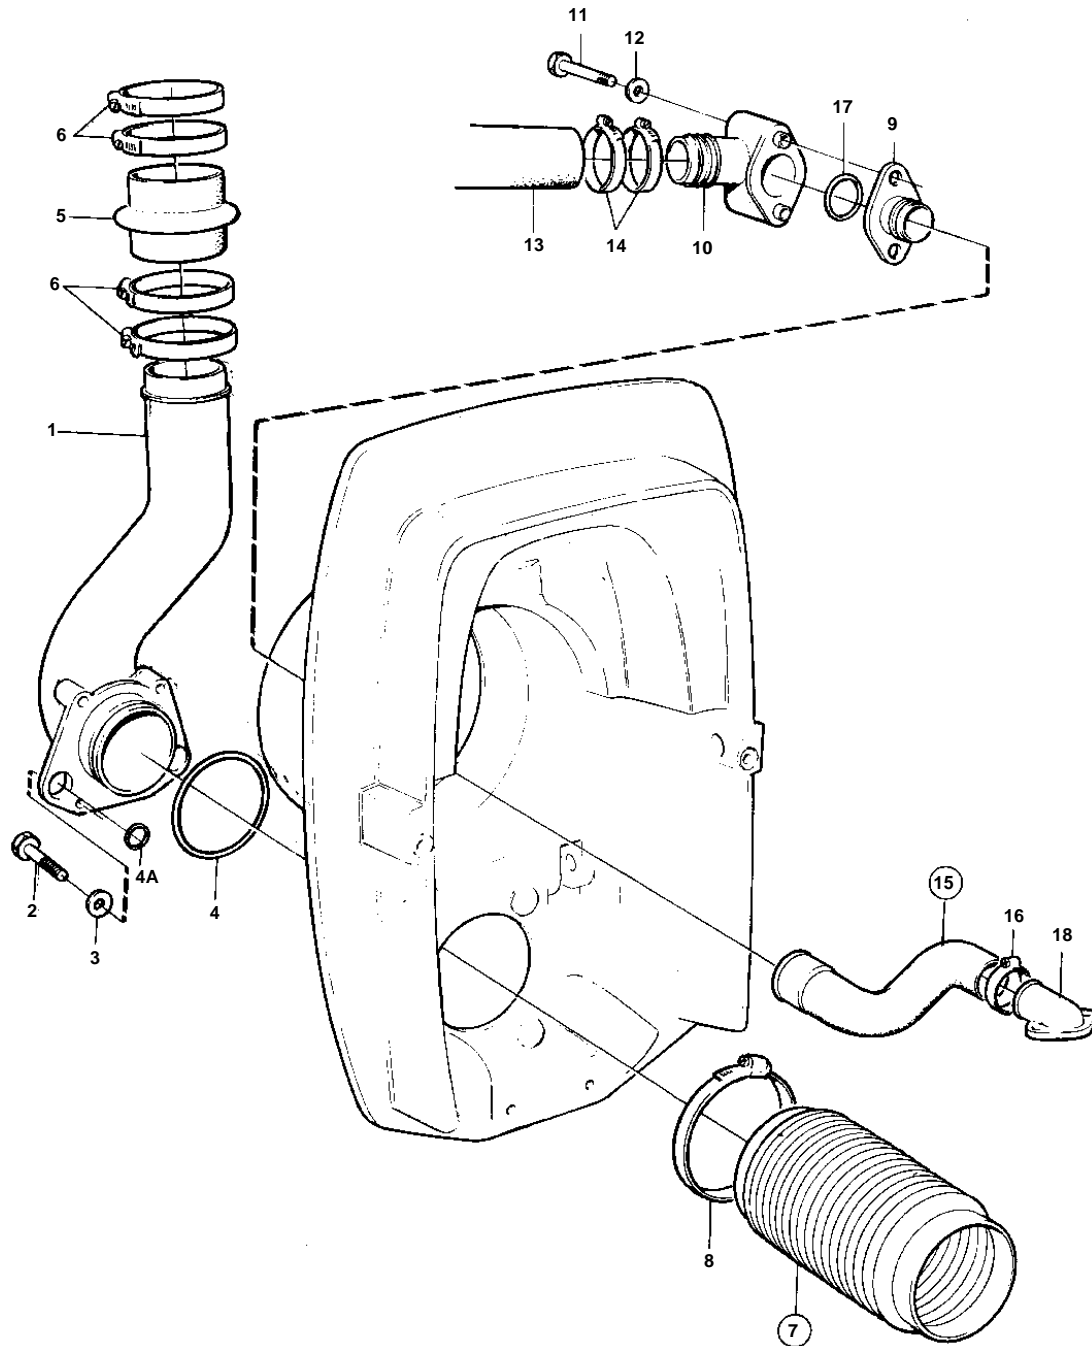

DP-D1, DPX

15373

DP-D1, DPX

REF	PART NO.	QTY	DESCRIPTION	NOTES
1	873114	1	Exhaust riser	
2	970958	4	Screw	
3	960148	4	Washer	
4	925256	1	O-ring	
4A	925064	2	O-ring	
5	860396	2	Exhaust hose	
6	853013	4	Hose clamp	
7	876631	1	Bellows kit	
8	872531	2	· Hose clamp	
9	872334	1	Nipple	
10	872338	1	Hose nipple	
11	955516	2	Screw	
12	955893	2	Washer	
13		1	Hose	Intake-sea water pump.
14	961669	2	Hose clamp	
15	876632	1	Hose kit	
16	853548	1	· Hose clamp	
17	925064	1	· O-ring	
18	872752	1	Hose connection	