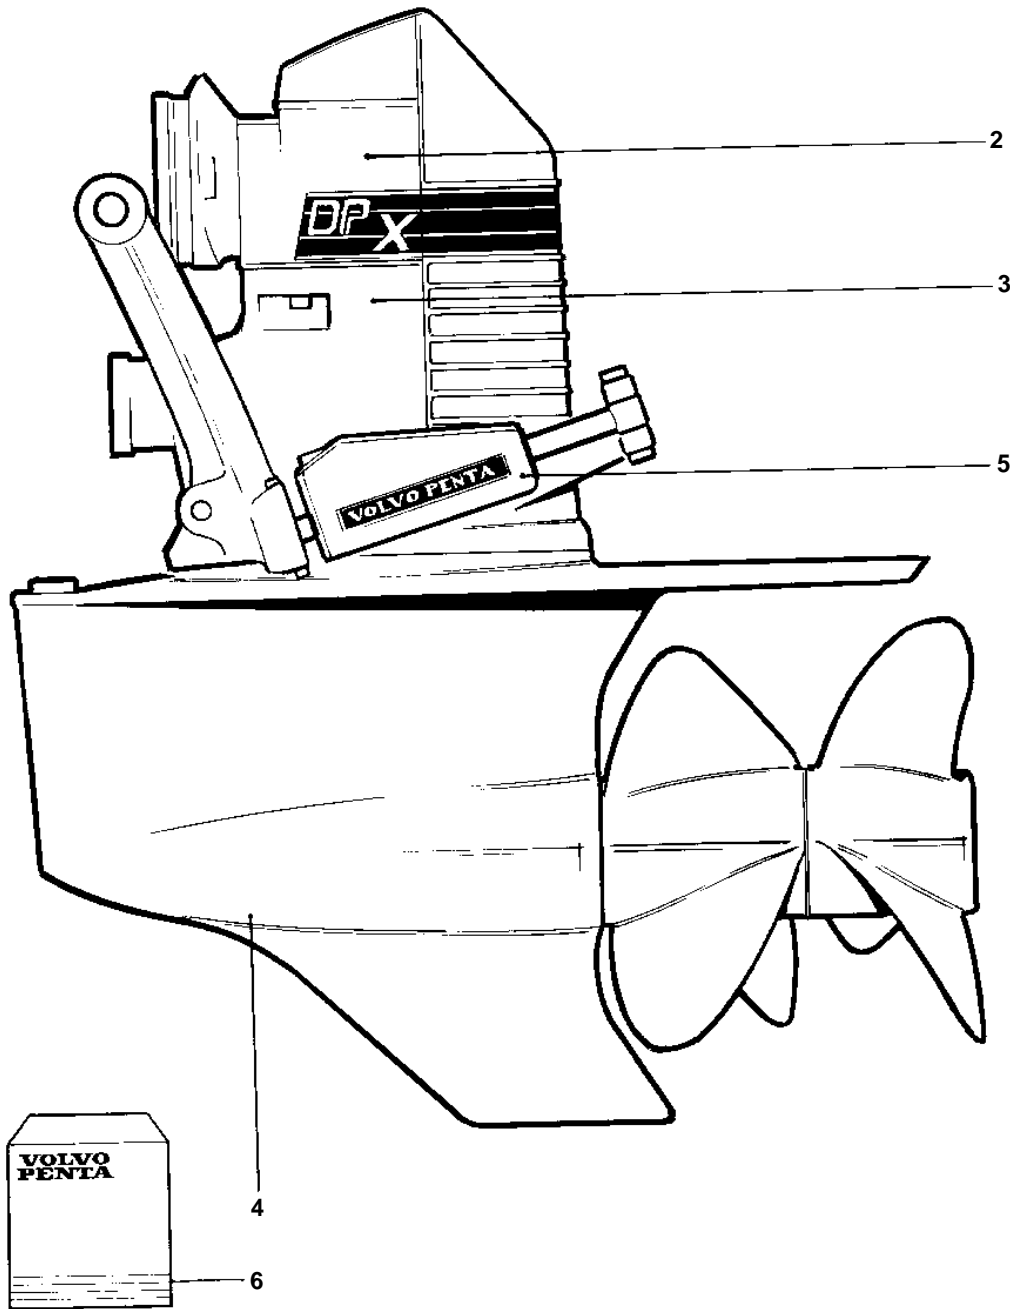

DPX

1

15163

DPX

REF	PART NO.	QTY	DESCRIPTION	SEE SEC.	NOTES
1	3868020	1	Drive	SO	(872299) RATIO 1.59:1
2	873310	1	Upper gear unit	620	
3		1	Intermediate housing	621	
4	872133	1	Gear under	627	
5		X	Guide		SEE GROUP 64
6	876266	1	Gasket kit, upper gear		SEE GROUP 99
	876639	1	Gasket kit, lower gear		SEE GROUP 99