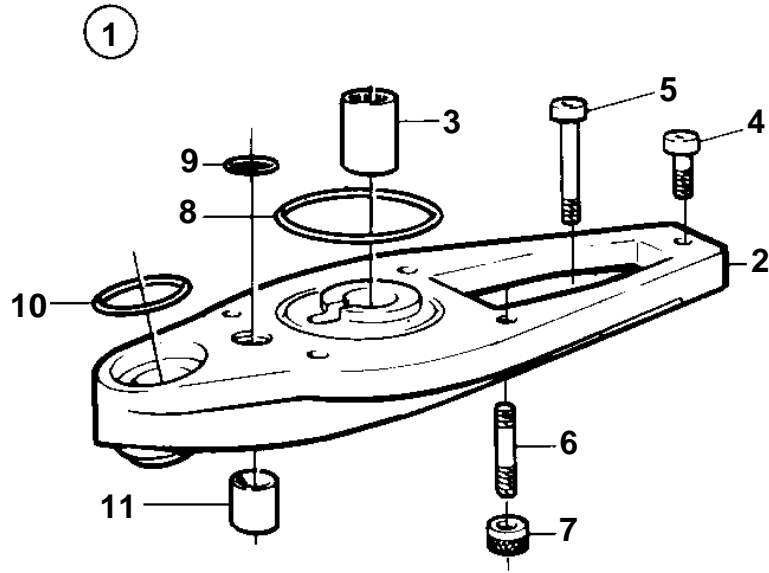

COMMON

15175

COMMON

| REF | PART NO. | QTY | DESCRIPTION |
|-----|----------|-----|------------------------|
| 12 | 872090 | 1 | Extension kit |
| 13 | | 1 | · Intermediate section |
| 14 | 872128 | 1 | · Splined sleeve |
| 15 | 872087 | 1 | · Extension shaft |
| 16 | 941809 | 3 | · Screw |
| 17 | 941810 | 4 | · Screw |
| 18 | 925256 | 1 | · O-ring |
| 19 | 125017 | 1 | · O-ring |
| 20 | 941820 | 1 | · O-ring |
| 21 | 897823 | 1 | · Tube |