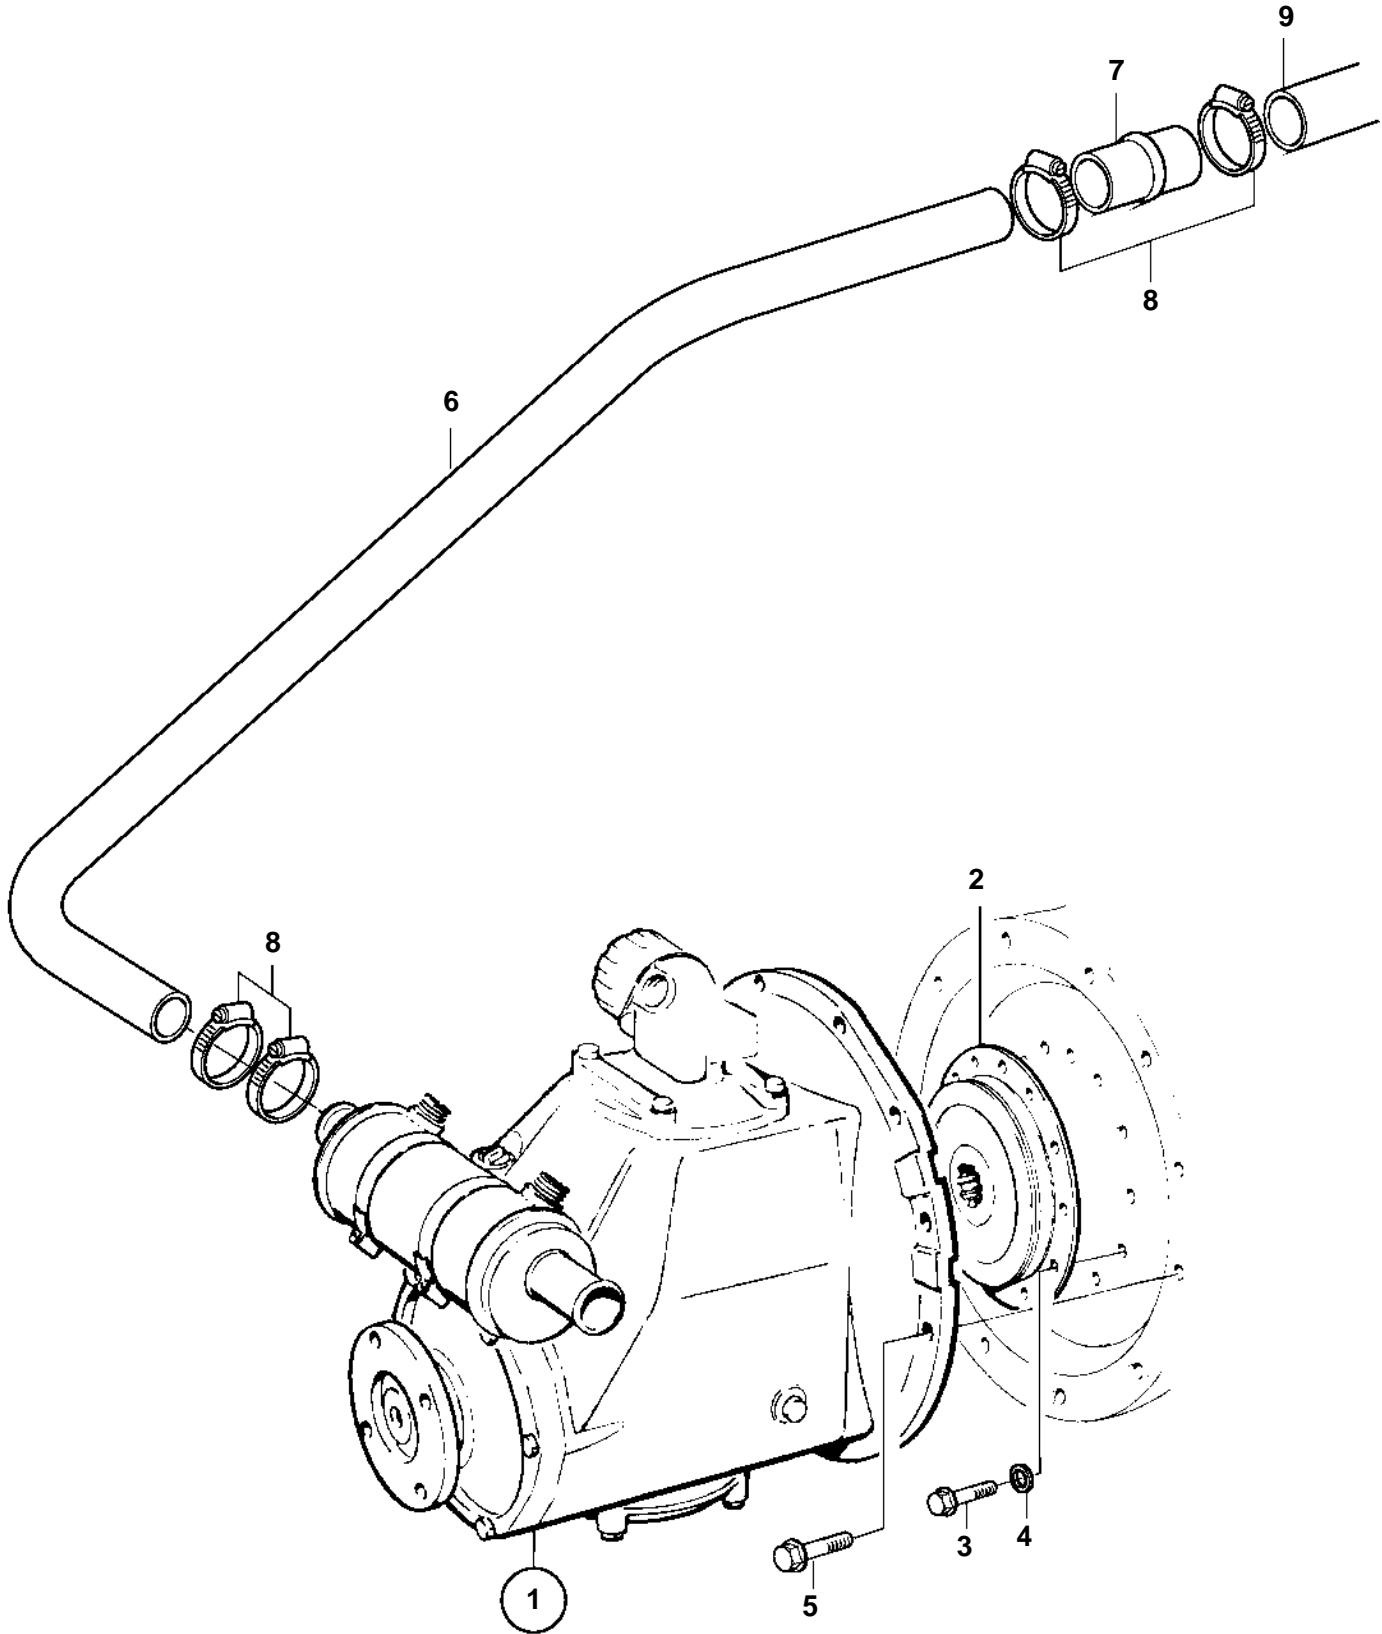

KAMD42B

KAMD42B

REF	PART NO.	QTY	DESCRIPTION	NOTES
1		1	Reversing gear	
2	854753	1	Vibration damper	
3	946173	6	Flange screw	
4	946752	9	Flange screw	
5	861089	1	Hose	
6	861090	1	Tube	
7	961669	4	Hose clamp	
8	860640	1	Hose	Reverse gear-sea water pump.
9	861738	1	Hose	