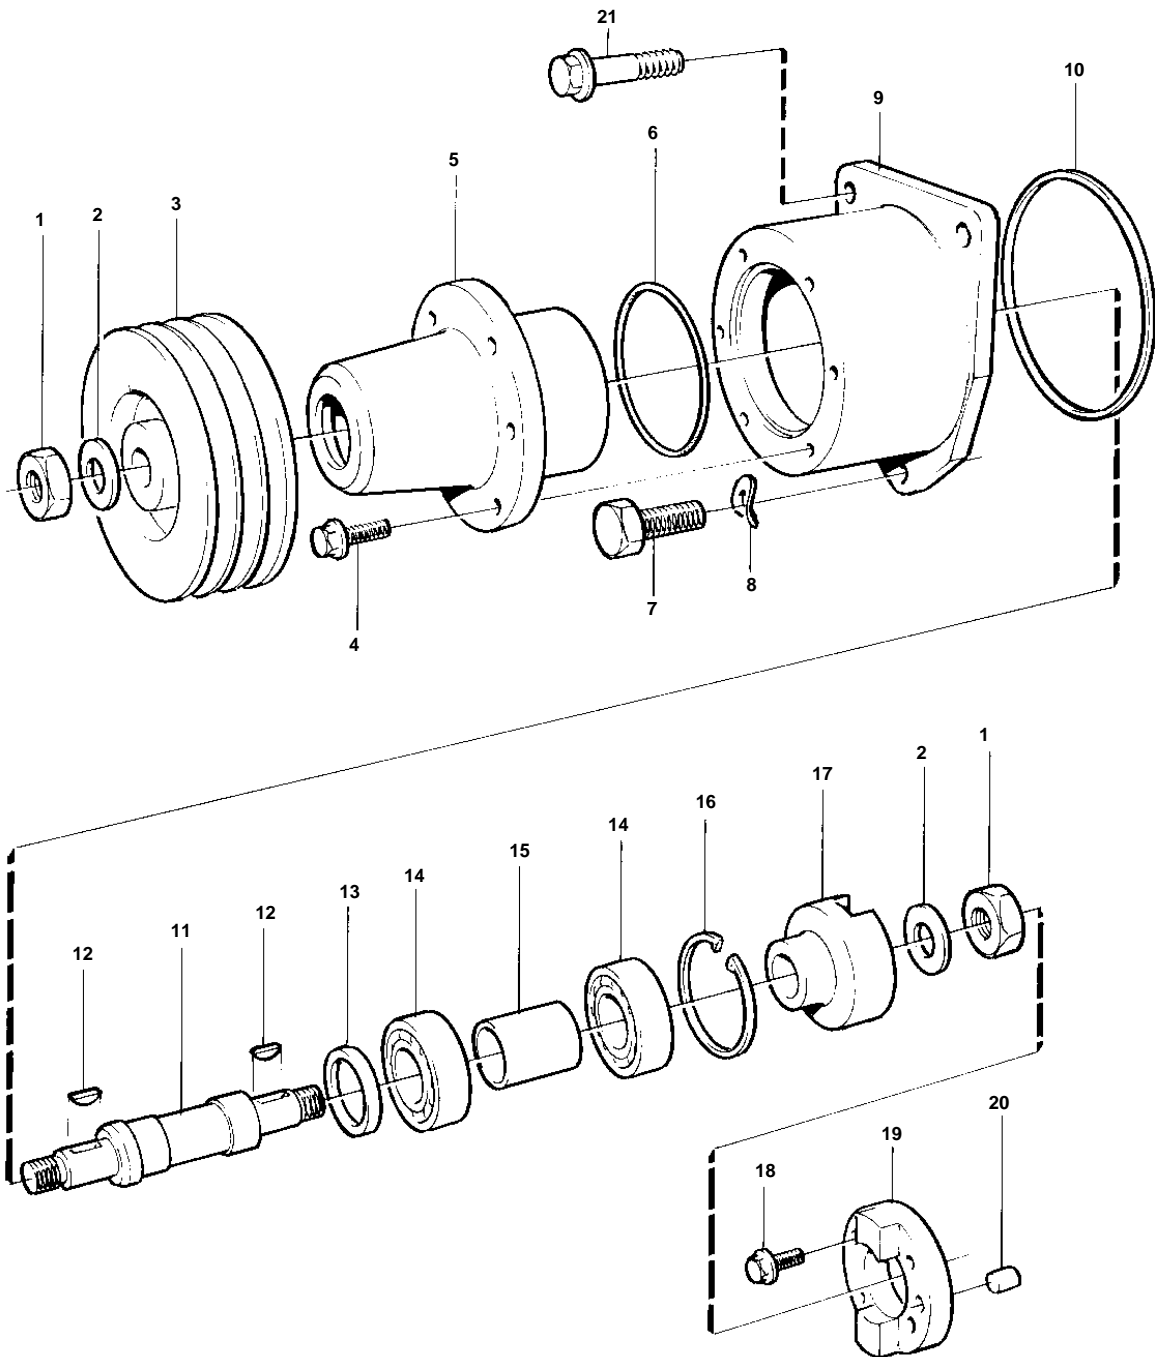

TAMD162C-C, TAMD163A-A, TAMD163P-A

TAMD162C-C, TAMD163A-A, TAMD163P-A

REF	PART NO.	QTY	DESCRIPTION	NOTES
1	955860	2	Nut	
2	942735	2	Lock washer	
3	863652	1	V-belt pulley	
4	946173	6	Flange screw	
5	821067	1	Bearing housing	
6	925095	1	O-ring	
7	970995	1	Screw	
8	941911	1	Spring washer	
9	862041	1	Spacer flange	
10	975610	1	O-ring	
11	821068	1	Shaft	
12	942406	2	Key	
13	958858	1	Sealing ring	
14	11013	2	Ball bearing	
15	821072	1	Spacer sleeve	
16	914533	1	Snap ring	
17	820960	1	Dog clutch	
18	955271	4	Screw, gear-sea water pump	
19	821071	1	Companion flange, gear-sea water pump	
20	950564	1	Pin, gear-sea water pump	
21	966369	2	Flange screw	L=120mm