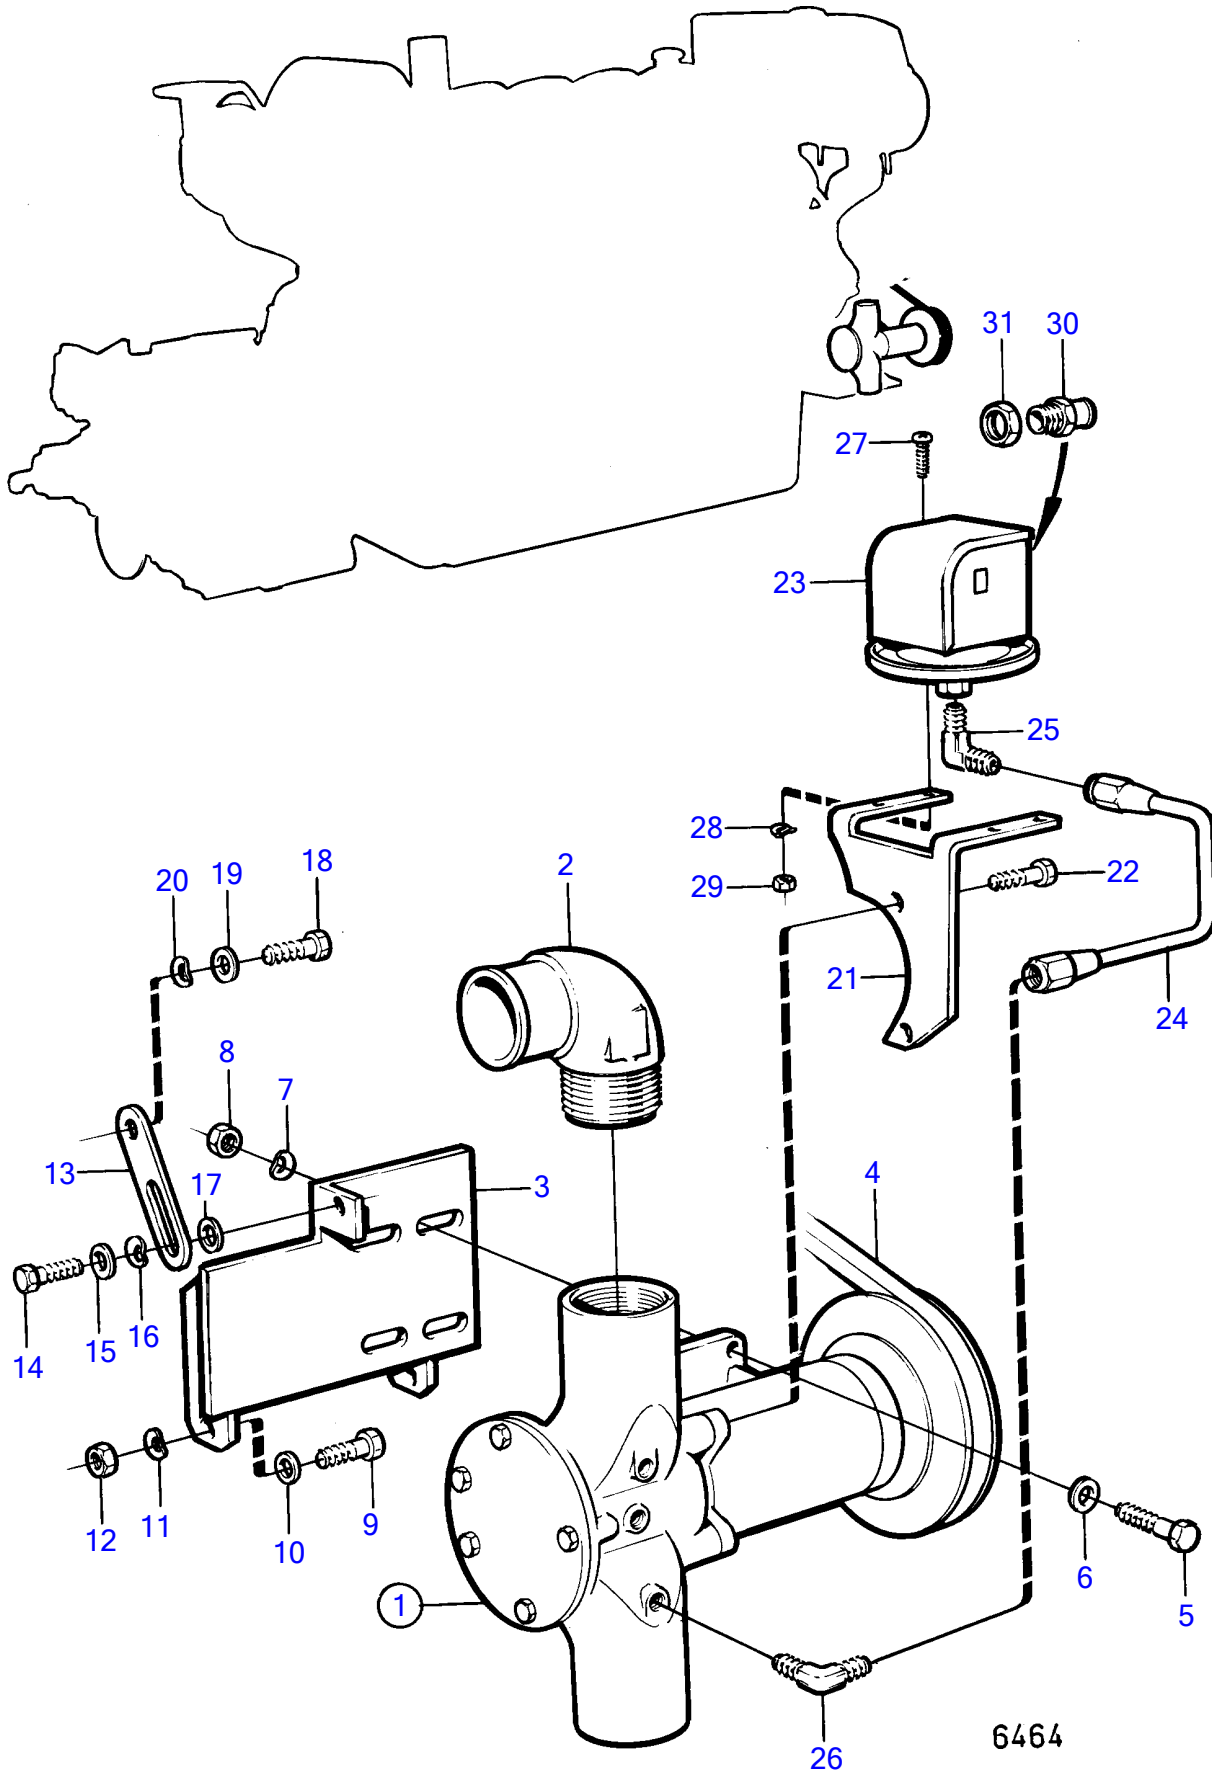

TAMD122A, TMD122A, TAMD122P-A, TAMD122P-B, TAMD122P-C

6464

TAMD122A, TMD122A, TAMD122P-A, TAMD122P-B, TAMD122P-C

REF	PART NO.	QTY	DESCRIPTION	SEE SEC.	NOTES
1	846105	1	Bilge pump		2
			.	1014	
2	813644	2	Hose attachment		
3	(846230)	1	Bracket		Obsolete part
4	809176	1	V-belt		
5	940162	4	Hexagon screw		
6	976945	4	Washer		(960148)
7	942336	4	Spring washer		
8	955827	4	Hexagon nut		
9	955563	2	Hexagon screw		
10	955898	2	Washer		
11	940280	2	Spring washer		
12	940176	2	Hexagon nut		
13	809307	1	Tensioner		
14	940135	1	Hexagon screw		
15	955894	1	Washer		
16	941907	1	Spring washer		
17	976944	1	Washer		(966674)
18	940116	1	Hexagon screw		
19	955896	1	Washer		
20	941909	1	Spring washer		
21	846218	1	Bracket		
22	955525	2	Hexagon screw		
23	1144047	1	Toggle switch		
24	846253	1	Copper tube		
25	944155	1	Elbow nipple		
26	954343	1	Elbow nipple		
27	(950005)	4	Cross recessed screw		Obsolete part
28	941904	4	Spring washer		
29	940119	4	Hexagon nut		
30	822327	1	Grommet		
	881192	1	Grommet		
31	880243	2	Nut		