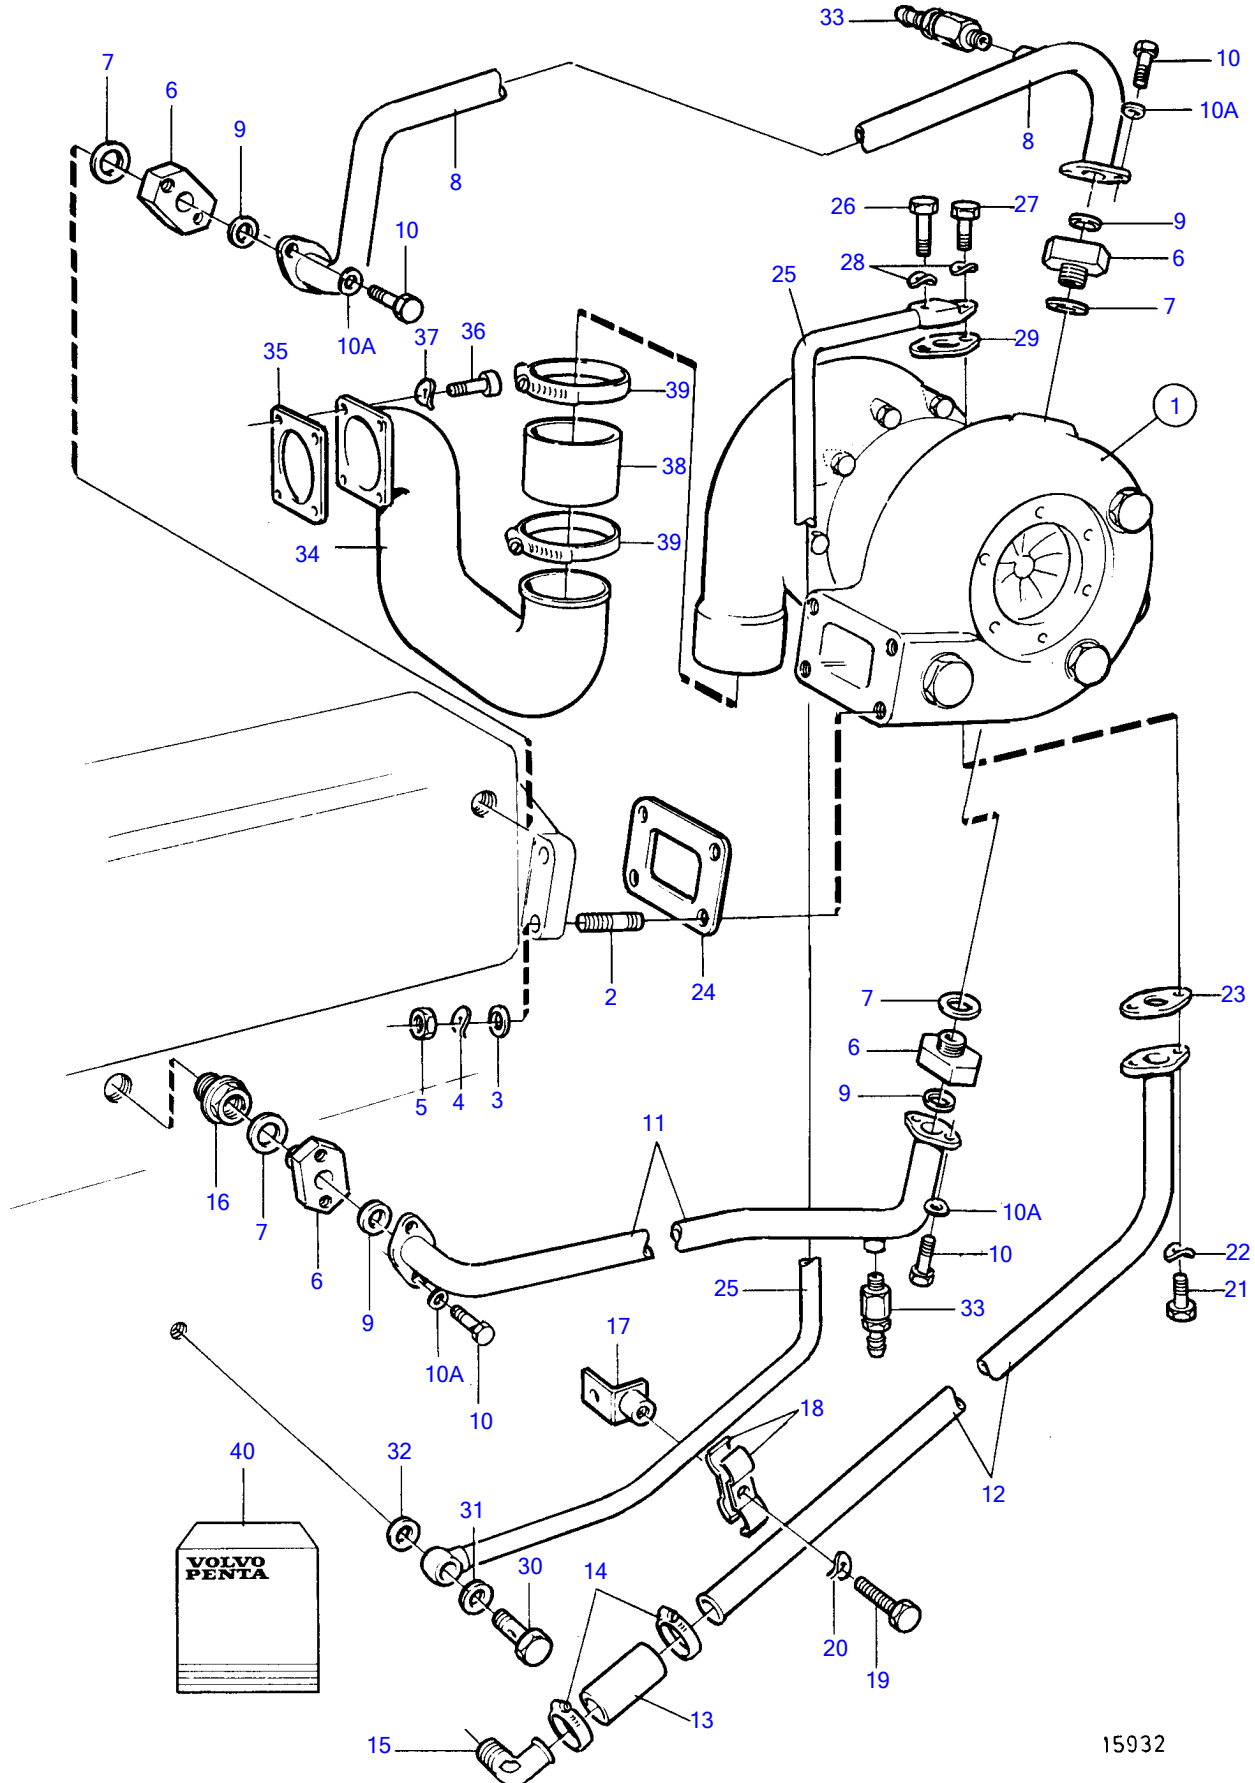

TMD122A

15932

## TMD122A

REF	PART NO.	QTY	DESCRIPTION	SEE SEC.	NOTES
1	3802018	1	Turbocharger		(846241)
			.	2444	
			.		
2	945851	4	Stud		
3	940097	4	Washer		
4	942336	4	Spring washer		
5	191894	4	Hexagon nut		
6	847492	4	Nipple		
7	190957	4	Gasket		
8	848142	1	Coolant pipe		
9	831622	4	Sealing ring		
10	955271	8	Hexagon screw		
10A	941906	8	Spring washer		
11	848141	1	Coolant pipe		
12	822572	1	Oil feed pipe		
13	466328	1	Rubber hose		
14	943474	2	Hose clamp		
15	479959	1	Elbow nipple		(468629)
16	823369	1	Plug		
17	822625	1	Bracket		
18	820851	2	Clamp		
19	955512	1	Hexagon screw		
20	941906	1	Spring washer		
21	940115	2	Hexagon screw		
22	942336	2	Spring washer		
23	1543360	1	Gasket		
24	470939	1	Gasket		
25	822571	1	Oil pressure pipe		
26	956585	1	Hex. socket screw		L=32mm
27	956584	1	Hex. socket screw		L=25mm
28	942336	2	Spring washer		
29	420641	1	Gasket		
30	942007	1	Hollow screw		
31	11998	1	Gasket		
32	942703	1	Gasket		
33	949918	2	Shut-off cock		
34	823704	1	Pipe		
35	424619	1	Gasket		
36	956570	4	Hex. socket screw		
37	941907	4	Spring washer		
38	470327	1	Hose		
39	1544731	2	Hose clamp		
40	876355	1	Gasket kit, turbo connect.		
	275946	1	Repair kit		