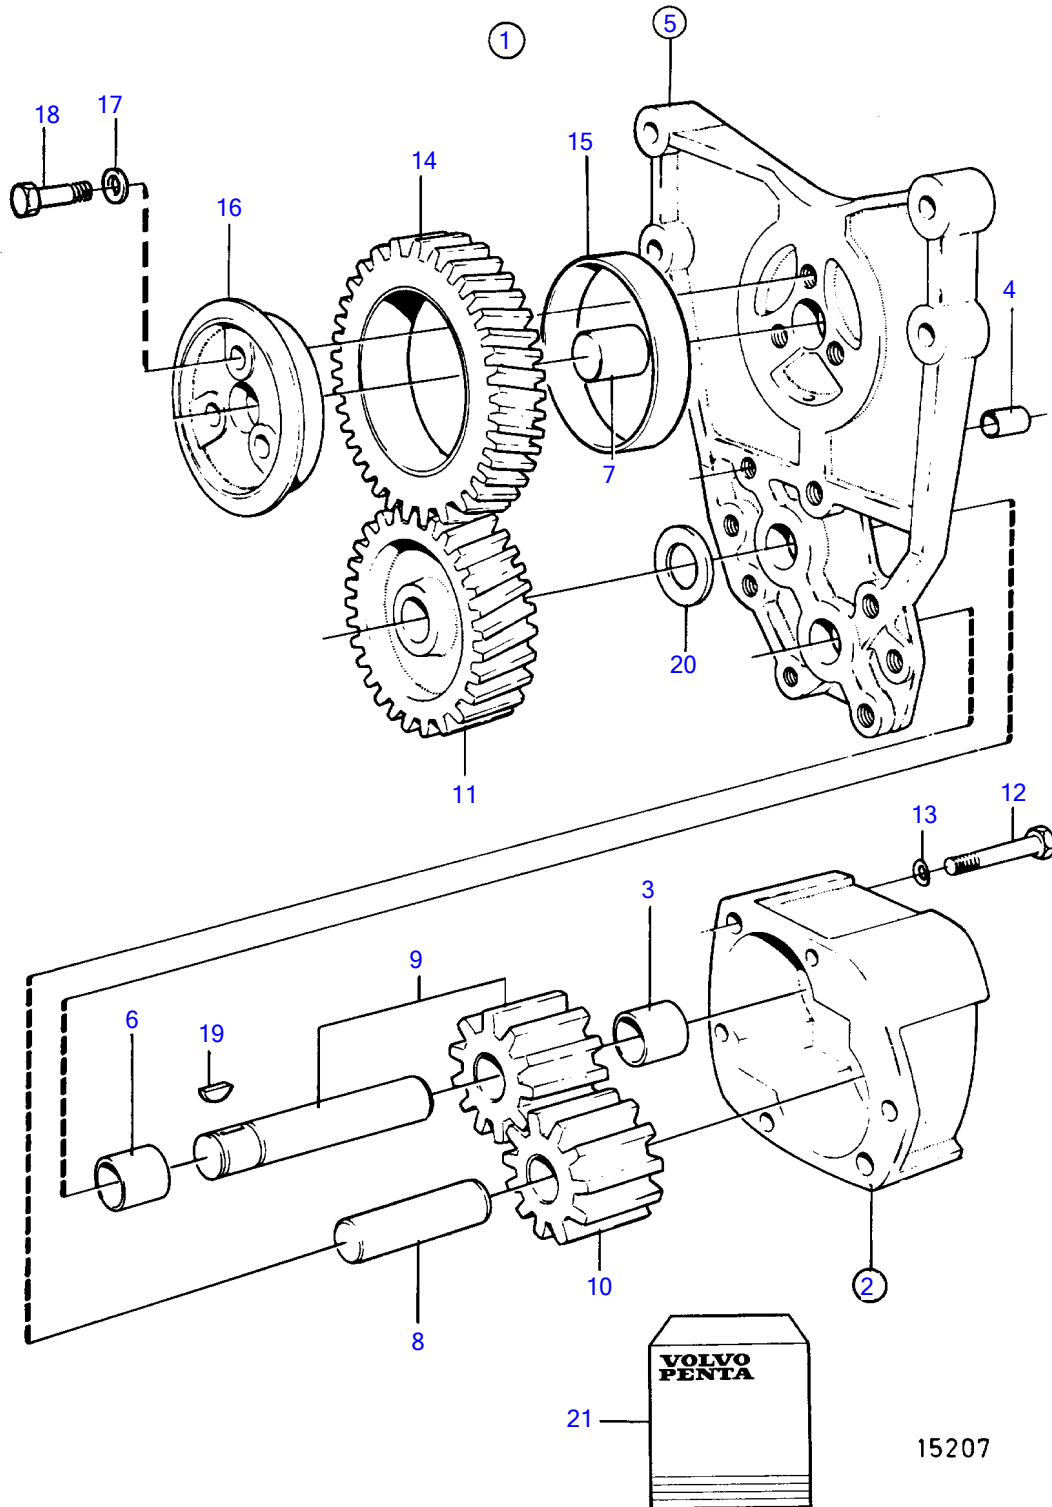

TAMD122A, TMD122A

TAMD122A, TMD122A

REF	PART NO.	QTY	DESCRIPTION	NOTES
1	478285	1	Oil pump	
2		1	• Housing	
3	470347	2	• • Bushing	Included in overhaul kit.
4	401146	2	• • Guide sleeve	
5	(470348)	1	• Bracket	(470349), Obsolete part
6	470347	2	• • Bushing	Included in overhaul kit.
7	191171	1	• • Pin	
8		1	• Stub	Included in overhaul kit.
9		1	• Shaft, with gear	Included in overhaul kit.
10		1	• Gear	Included in overhaul kit.
11	478232	1	• Gear	
12	955531	2	• Hexagon screw	
13	941907	2	• Spring washer	Included in overhaul kit.
14	422047	1	• Gear	
15	422314	1	• • Bushing	
16	422313	1	• Bearing sleeve	
17	941907	3	• Spring washer	
18	940186	3	• Hexagon screw	
21	276156	1	Overhaul kit	See group 99