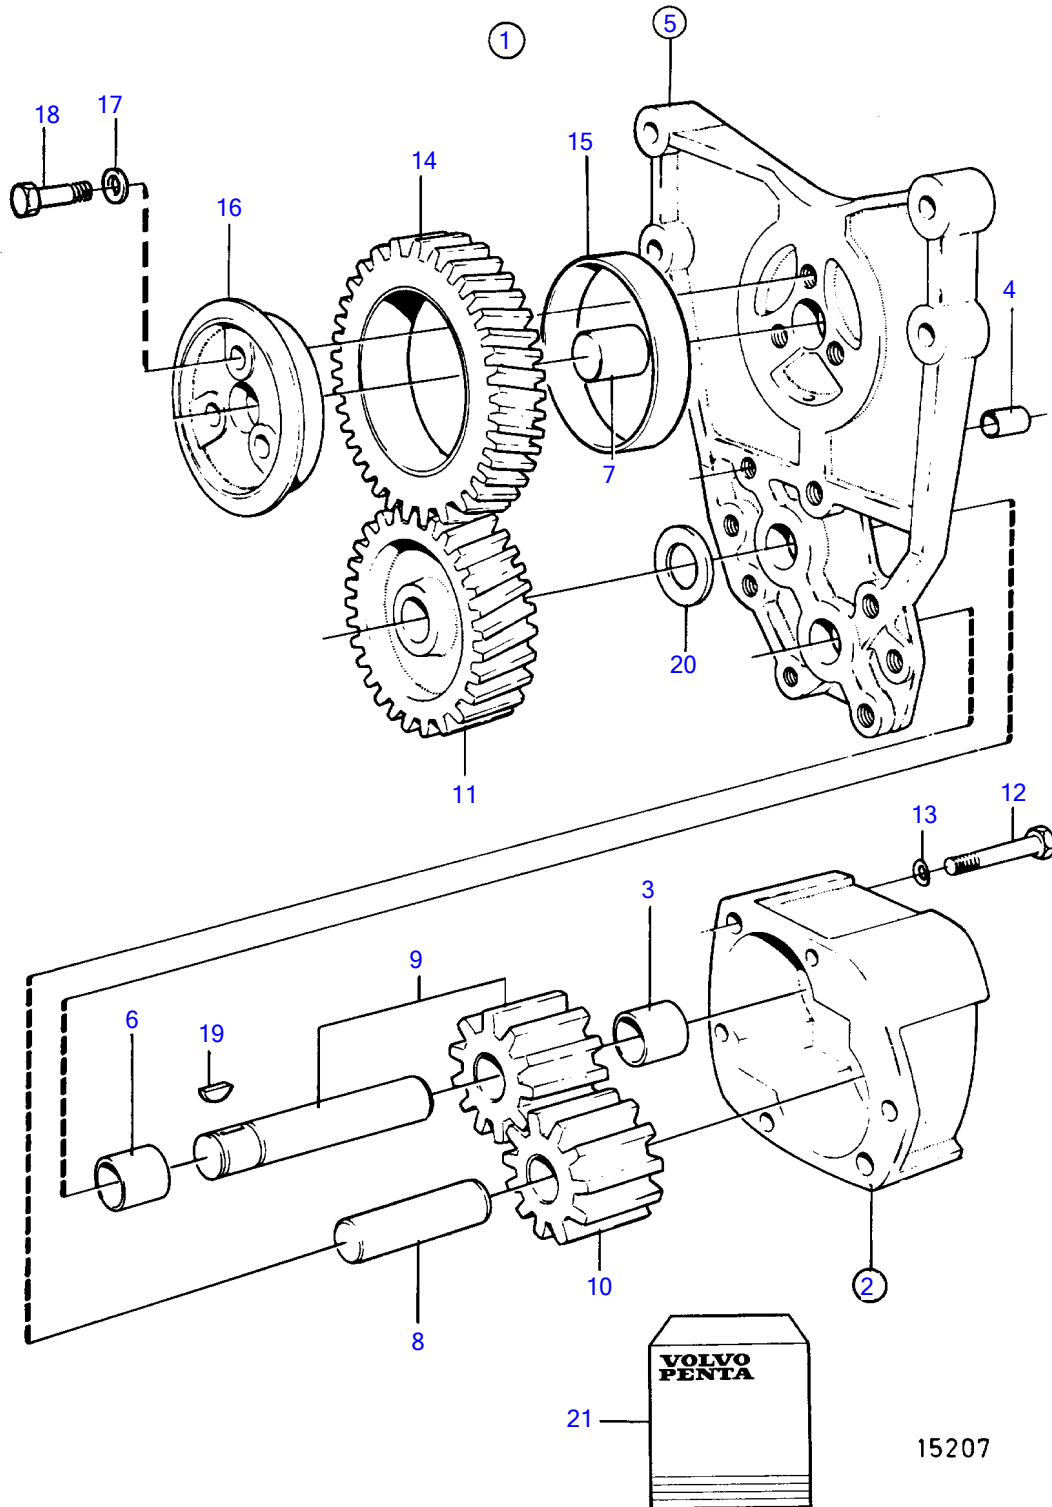

TAMD122A, TMD122A

TAMD122A, TMD122A

REF	PART NO.	QTY	DESCRIPTION	NOTES
1	470343	1	Oil pump	
2		1	• Housing	
3	470347	2	• • Bushing	Included in overhaul kit.
4	401146	2	• • Guide sleeve	
5	(470348)	1	• Bracket	(470349), Obsolete part
6	470347	2	• • Bushing	Included in overhaul kit.
7	191171	1	• • Pin	
8		1	• Stub	Included in overhaul kit.
9		1	• Shaft, with gear	Included in overhaul kit.
10		1	• Gear	Included in overhaul kit.
11	470356	1	• Gear	Early type
	478232	1	• Gear	Late type
12	955531	2	• Hexagon screw	
13	941907	2	• Spring washer	Included in overhaul kit.
14	422047	1	• Gear	
15	422314	1	• • Bushing	
16	422313	1	• Bearing sleeve	
17	941907	3	• Spring washer	
18	940186	3	• Hexagon screw	
19	910115	1	• Woodruff key	Early type
20	470357	1	• Washer	Early type
21	276156	1	Overhaul kit	See group 99