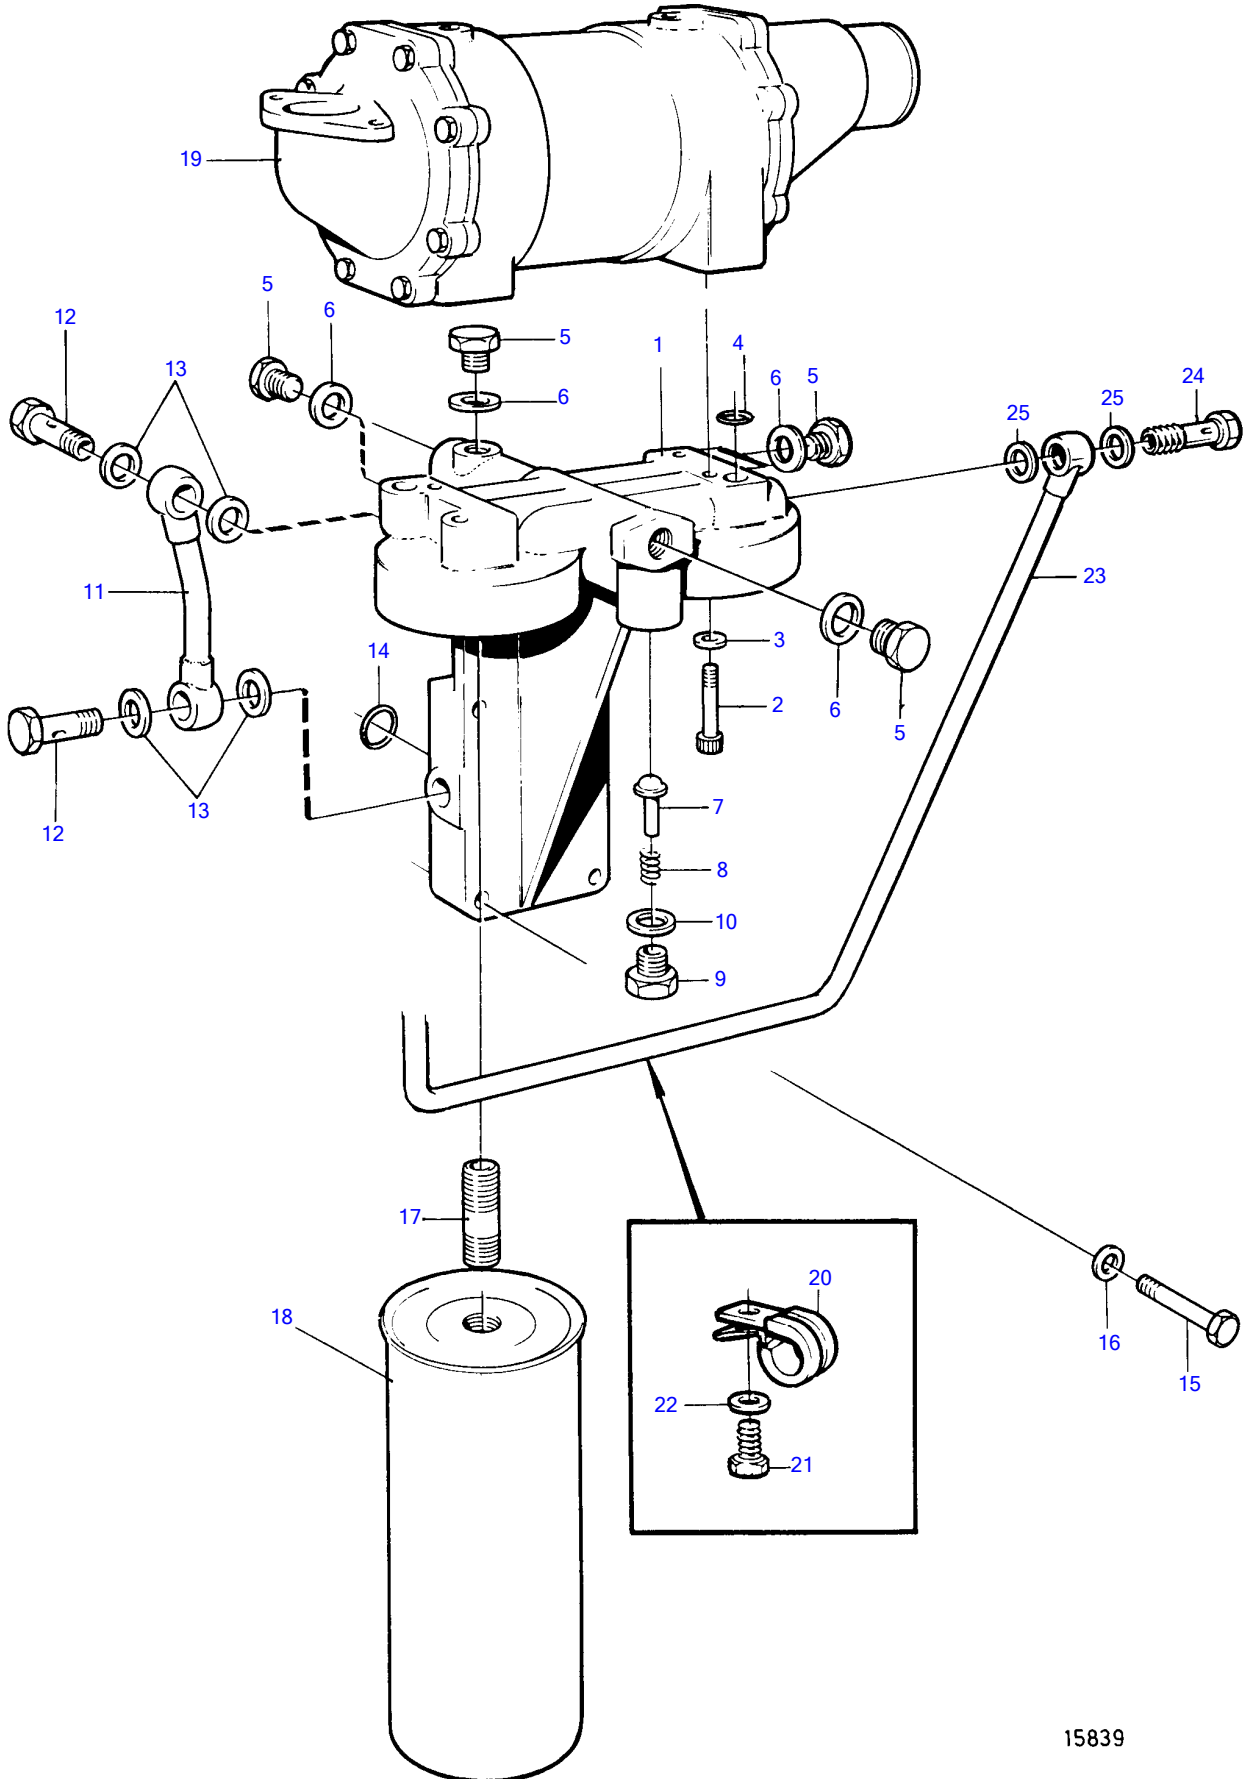

TAMD122A

15839

## TAMD122A

REF	PART NO.	QTY	DESCRIPTION	SEE SEC.
1	843528	1	Bracket	
2	956572	4	Hex. socket screw	
3	11992	4	Gasket	
4	949656	2	O-ring	
5	914391	6	Plug	
6	976930	6	Gasket	
7	471085	1	Valve cone	
8	466653	1	Compression spring	
9	466624	1	Plug	
10	18677	1	Gasket	
11	842831	1	Tube	
12	191157	2	Hollow screw	
13	947627	4	Gasket	
14	949657	2	O-ring	
15	955537	4	Hexagon screw	
16	942336	4	Spring washer	
17	466623	2	Nipple	
18	466634	2	Oil filter	
19		1	Oil cooler, engine	2217
20	952627	1	Clamp	
21	940100	1	Hexagon screw	
22	941906	1	Spring washer	
23	842830	1	Tube, piston cooling	
24	190714	1	Hollow screw	
25	947624	2	Gasket	