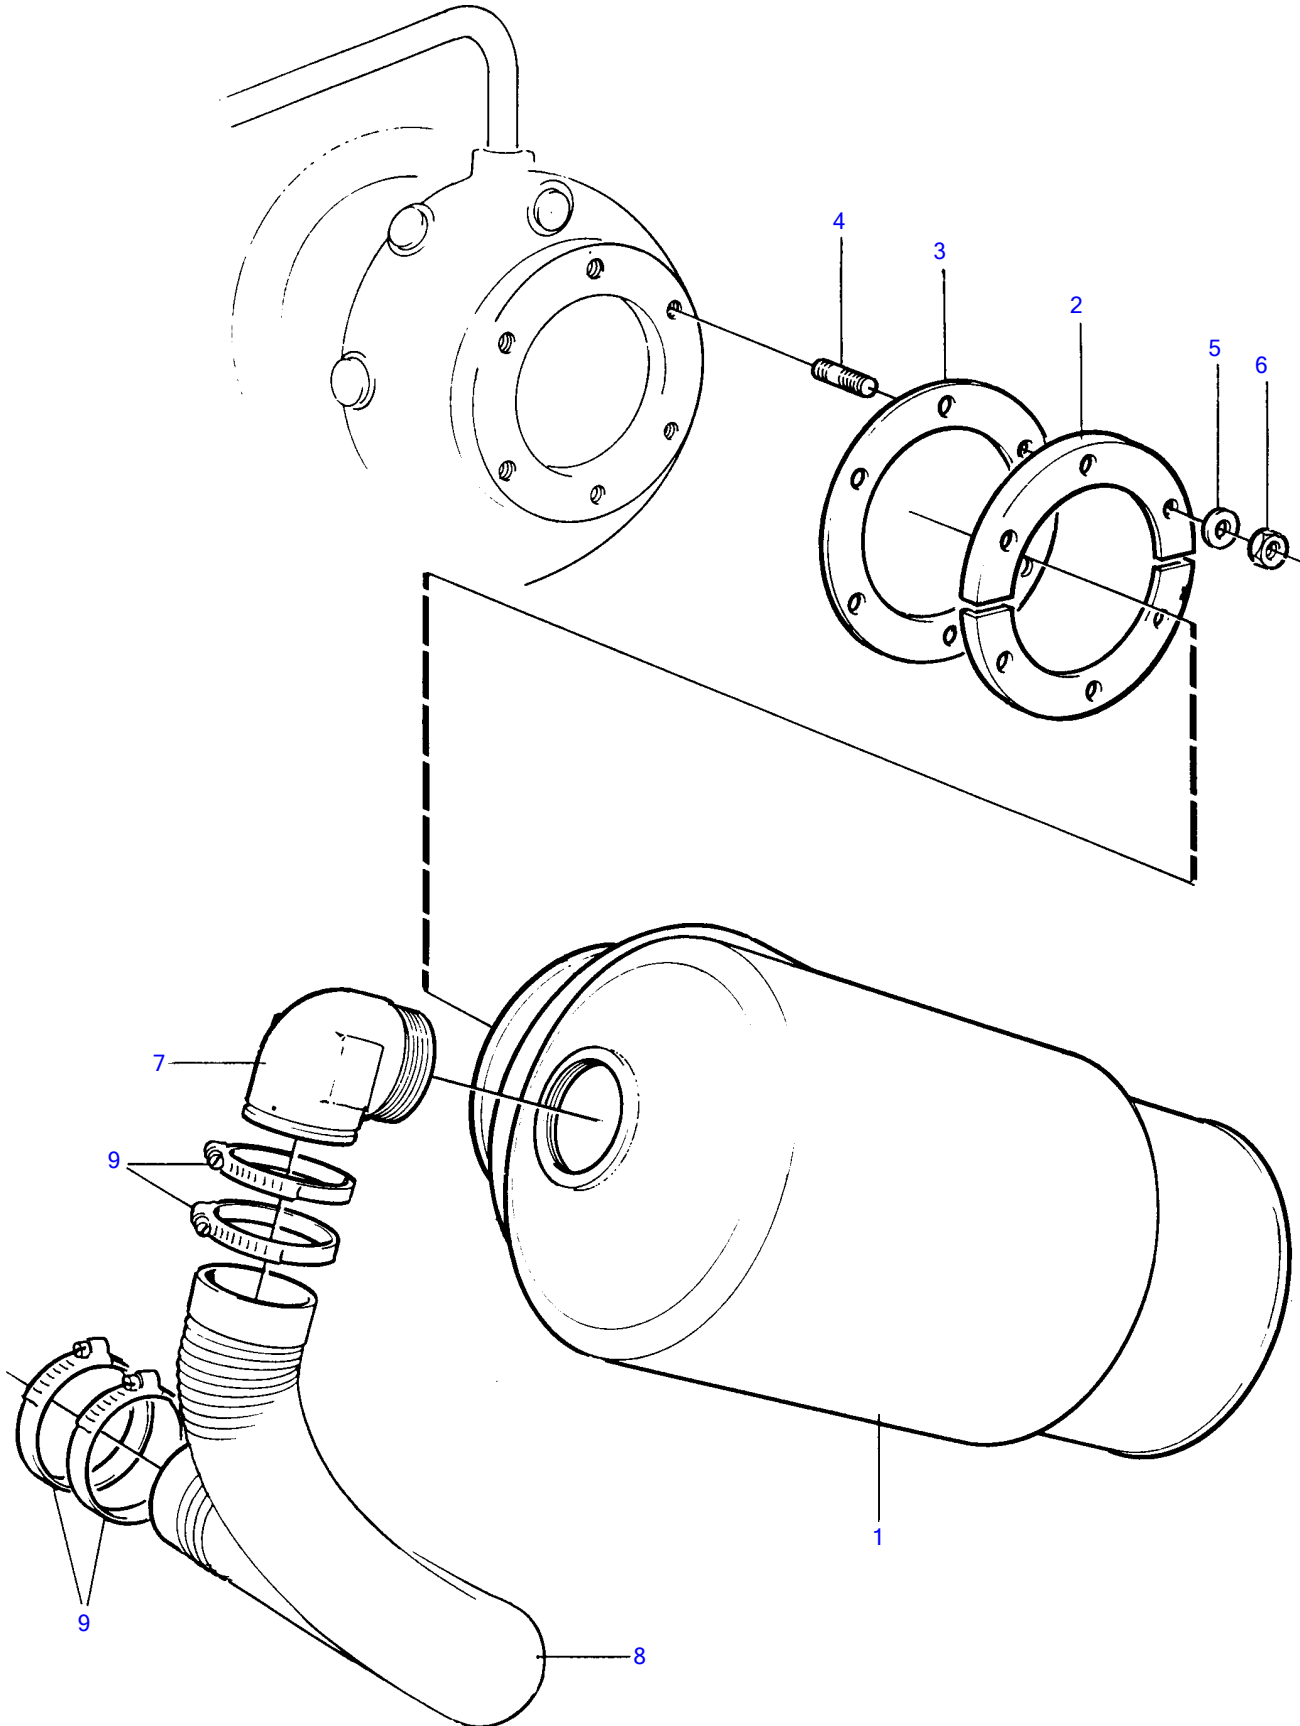

TAMD122A, TMD122A

TAMD122A, TMD122A

REF	PART NO.	QTY	DESCRIPTION
1	849810	1	Exhaust riser
2	862134	2	Flange
3	424626	1	Gasket
4	953259	6	Stud
5	942336	6	Spring washer
6	191894	6	Hexagon nut
7	813644	1	Hose attachment
8	343849	1	Radiator hose
9	961672	4	Hose clamp