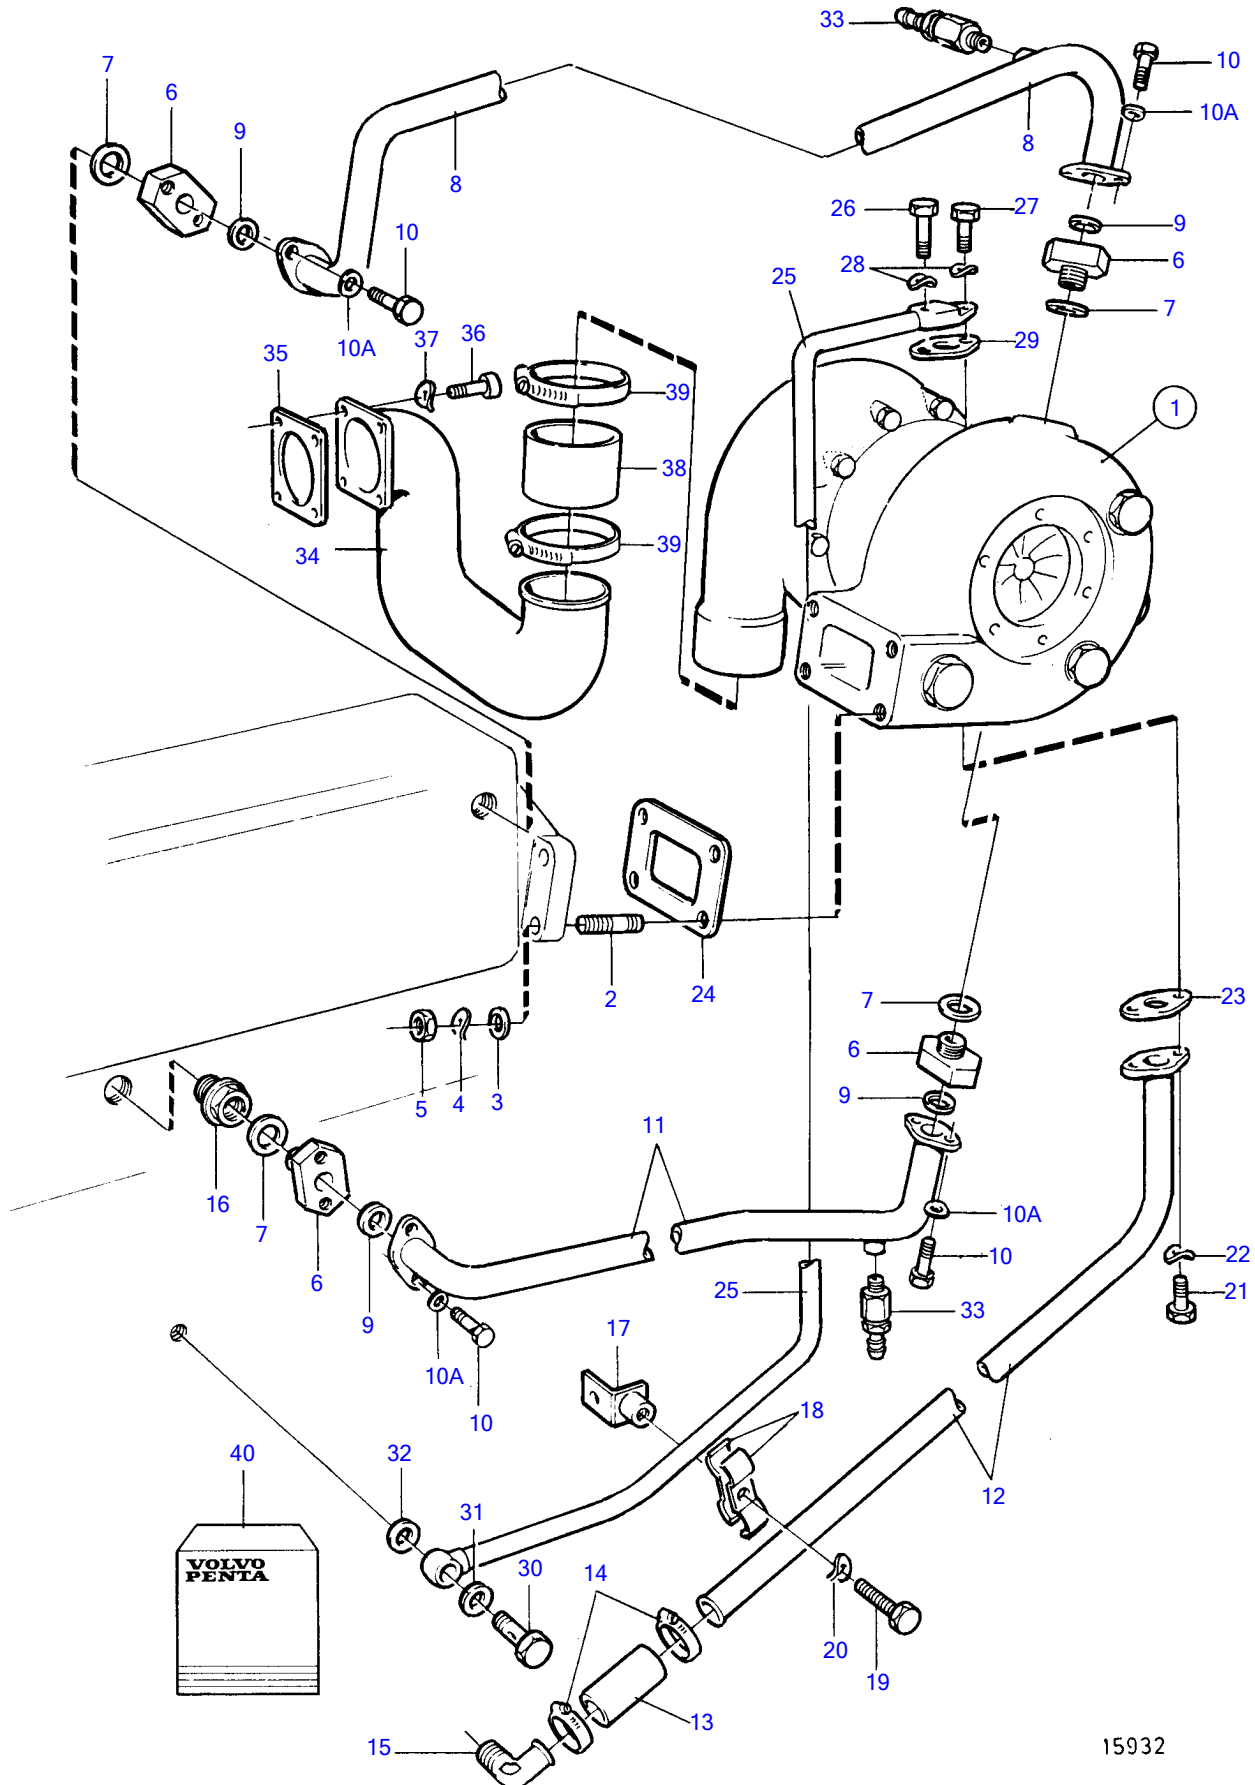

TMD122A

15932

TMD122A

REF	PART NO.	QTY	DESCRIPTION	SEE SEC.	NOTES
1	3802018	1	Turbocharger		(846241)
			.	2444	
			.		
2	945851	4	Stud		
3	940097	4	Washer		
4	942336	4	Spring washer		
5	191894	4	Hexagon nut		
6	847492	4	Nipple		
7	190957	4	Gasket		
8	848142	1	Coolant pipe		
9	831622	4	Sealing ring		
10	955271	8	Hexagon screw		
10A	941906	8	Spring washer		
11	848141	1	Coolant pipe		
12	822572	1	Oil feed pipe		
13	466328	1	Rubber hose		
14	943474	2	Hose clamp		
15	479959	1	Elbow nipple		(468629)
16	823369	1	Plug		
17	822625	1	Bracket		
18	820851	2	Clamp		
19	955512	1	Hexagon screw		
20	941906	1	Spring washer		
21	940115	2	Hexagon screw		
22	942336	2	Spring washer		
23	1543360	1	Gasket		
24	470939	1	Gasket		
25	822571	1	Oil pressure pipe		
26	956585	1	Hex. socket screw		L=32mm
27	956584	1	Hex. socket screw		L=25mm
28	942336	2	Spring washer		
29	420641	1	Gasket		
30	942007	1	Hollow screw		
31	11998	1	Gasket		
32	942703	1	Gasket		
33	949918	2	Shut-off cock		
34	823704	1	Pipe		
35	424619	1	Gasket		
36	956570	4	Hex. socket screw		
37	941907	4	Spring washer		
38	470327	1	Hose		
39	1544731	2	Hose clamp		
40	876355	1	Gasket kit, turbo connect.		
	275946	1	Repair kit		