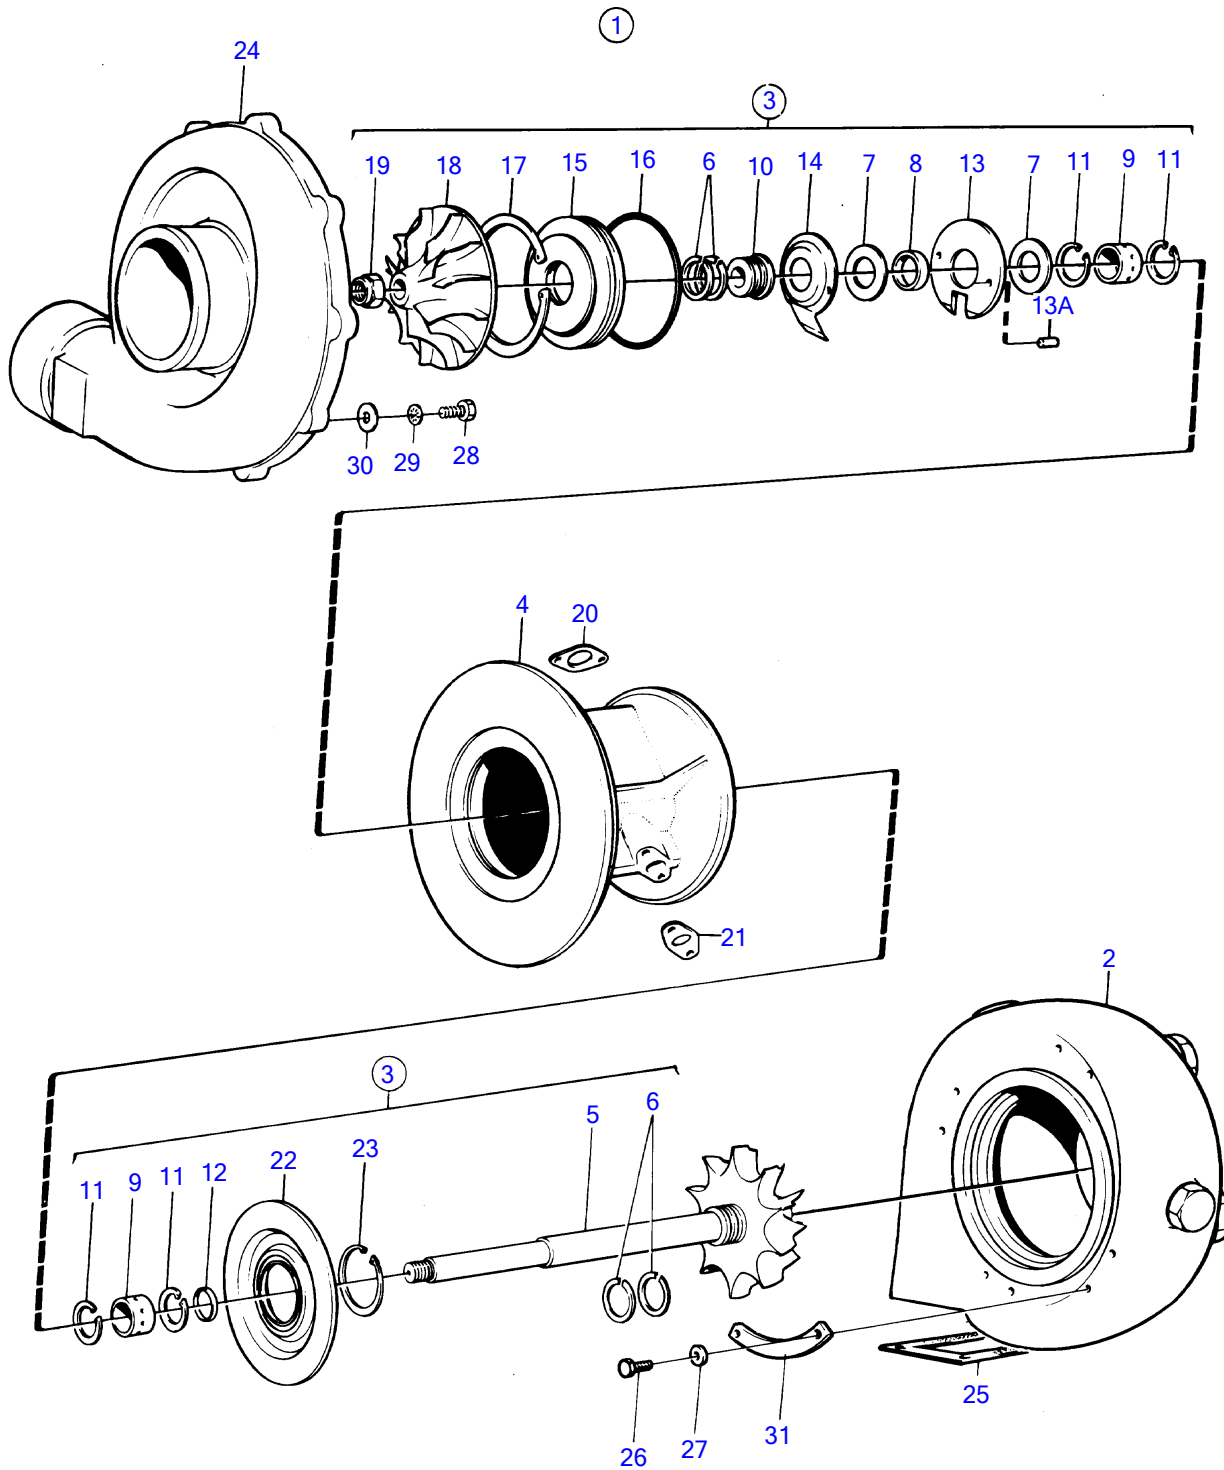

TAMD122A, TMD122A

10088

TAMD122A, TMD122A

REF	PART NO.	QTY	DESCRIPTION	NOTES
1	3802018	1	Turbocharger	(846241)
2		1	• Turbine housing	
3	(849799)	1	• Rotor	Obsolete part
4		1	• • Bearing housing	
5	(849800)	1	• • Turbine rotor	Obsolete part
6	(411794)	2	• • Piston ring	Obsolete part
7	(467026)	2	• • Thrust ring	Obsolete part
8	(422660)	1	• • Spacer sleeve	Obsolete part
9	(467023)	2	• • Bearing	Obsolete part
10	(467556)	1	• • Ring retainer	Obsolete part
11	(417727)	4	• • Lock ring	Obsolete part
12	(843423)	1	• • Sleeve	Obsolete part
13	(467027)	1	• • Bearing	Obsolete part
13A	(842065)	2	• • Locating pin	Obsolete part
14	(422662)	1	• • Splash plate	Obsolete part
15	(467557)	1	• • Insert	Obsolete part
16	(465027)	1	• • O-ring	Obsolete part
17	(420467)	1	• • Lock ring	Obsolete part
18	(847633)	1	• • Compressor wheel	Obsolete part
19	(1518784)	1	• • Nut	Obsolete part
20	420641	1	• • Gasket	
21	1543360	1	• • Gasket	
22		1	• • End plate	
23	(422360)	1	• • Lock ring	Obsolete part
24		1	• Housing	
25	470939	1	• Gasket	
26	942342	8	• Hexagon screw	
27	(843422)	8	• Washer	Obsolete part
28	(420470)	10	• Screw	Obsolete part
29	(411809)	10	• Spring washer	Obsolete part
30	(1695715)	5	• Washer	Obsolete part
31	(843421)	4	• Striker plate	Obsolete part
	275946	1	Repair kit	