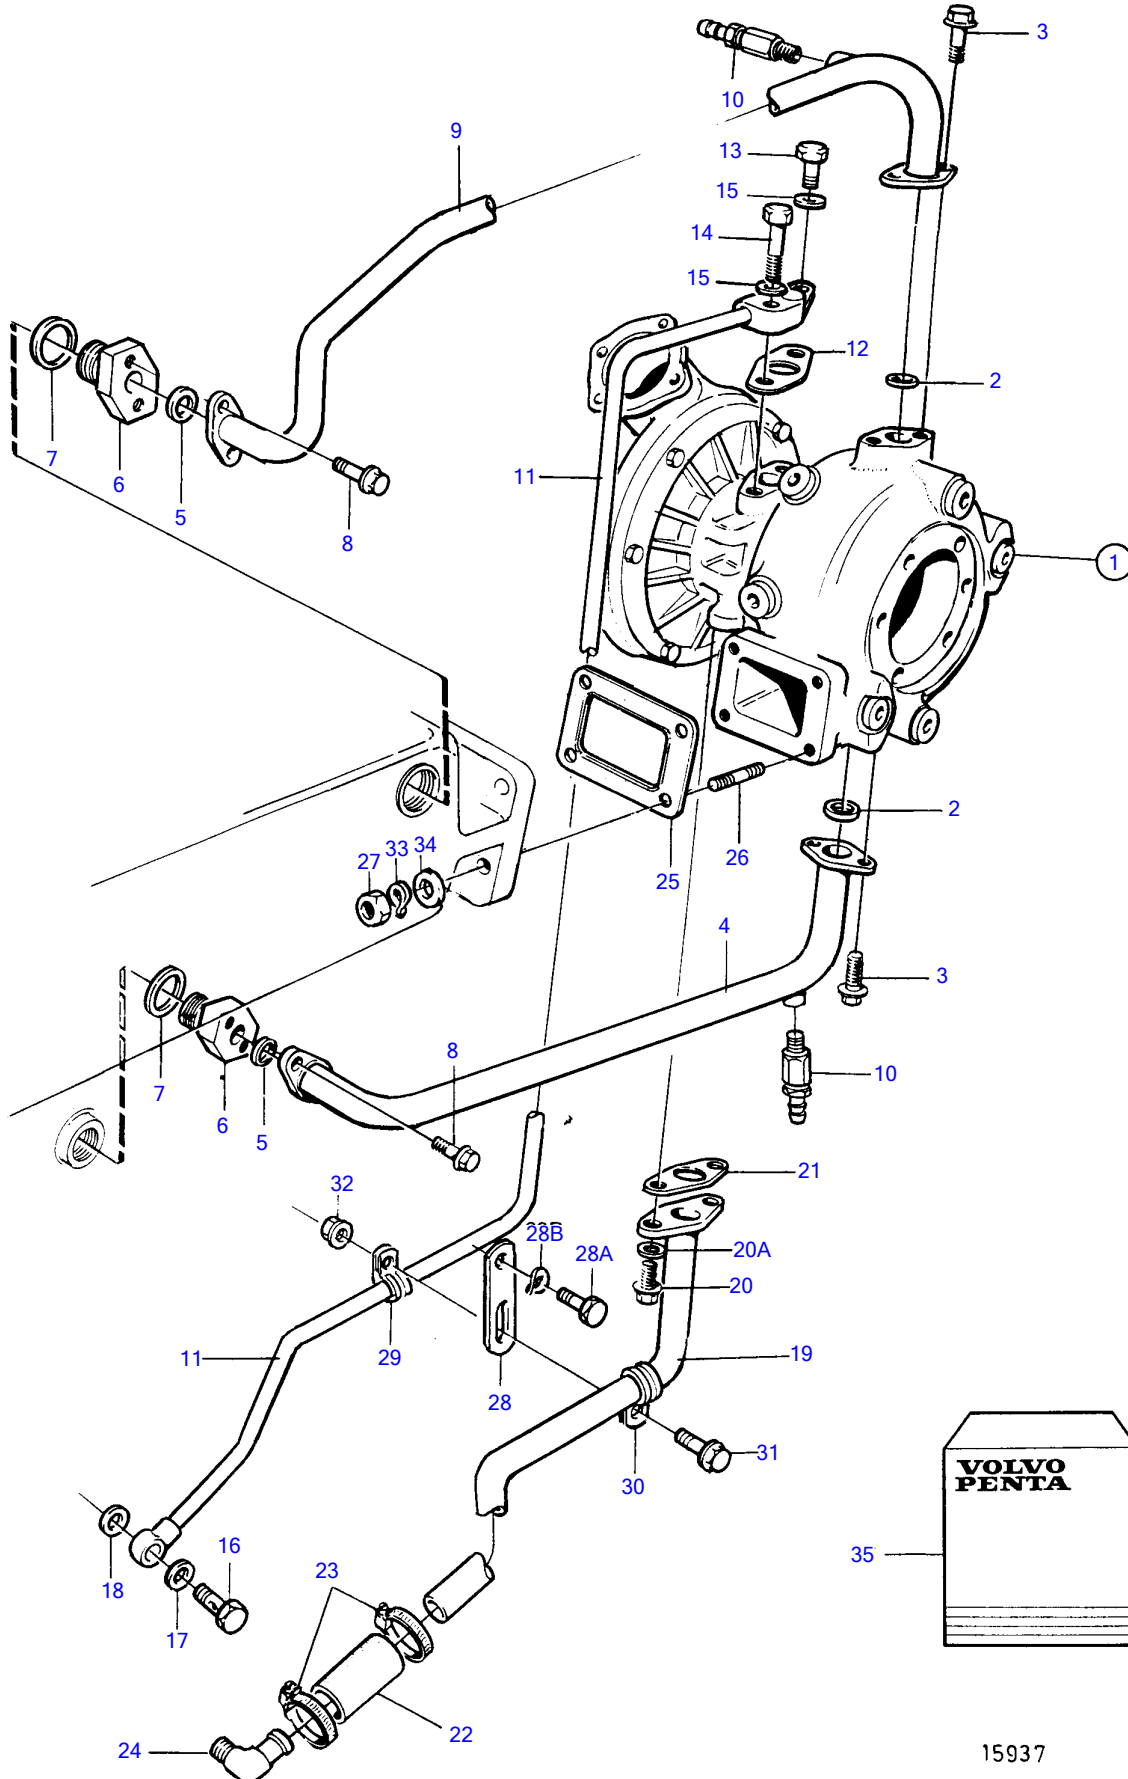

TAMD122P-A, TAMD122P-B, TAMD122P-C

15937

## TAMD122P-A, TAMD122P-B, TAMD122P-C

REF	PART NO.	QTY	DESCRIPTION	SEE SEC.	NOTES
1	3802101	1	Turbocharger		(3827144)
			.	3082	
			.		
2	862637	2	Gasket		
3	946440	4	Flange screw		
4	866916	1	Coolant pipe		
5	842913	2	Sealing ring		
6	847492	2	Nipple		
7	190957	2	Gasket		
8	946544	4	Flange screw		
9	866917	1	Coolant pipe		
10	949918	2	Shut-off cock		
11	866918	1	Oil pressure pipe		
12	420641	1	Gasket		
13	970947	1	Hexagon screw		L=25mm
14	970948	1	Hexagon screw		L=30mm
15	942336	2	Spring washer		
16	942007	1	Hollow screw		
17	11998	1	Gasket		
18	942703	1	Gasket		
19	866919	1	Oil return pipe		
20	946329	2	Flange screw		(973083)
20A	942336	2	Spring washer		
21	1543360	1	Gasket		
22	466328	1	Rubber hose		
23	943474	2	Hose clamp		
24	479959	1	Elbow nipple		
25	470939	1	Gasket		
26	479972	4	Stud		
27	940183	4	Hexagon nut		
28	843711	1	Bracket		
28A	955588	1	Hexagon screw		
28B	941912	1	Spring washer		
29	952627	1	Clamp		
30	952632	1	Clamp		
31	947542	1	Flange screw		
32	945407	1	Flange nut		
33	942336	4	Spring washer		
34	940097	4	Washer		
35	3826014	1	Repair kit		See group 99
	876798	1	Gasket kit, turbo connect.		See group 99