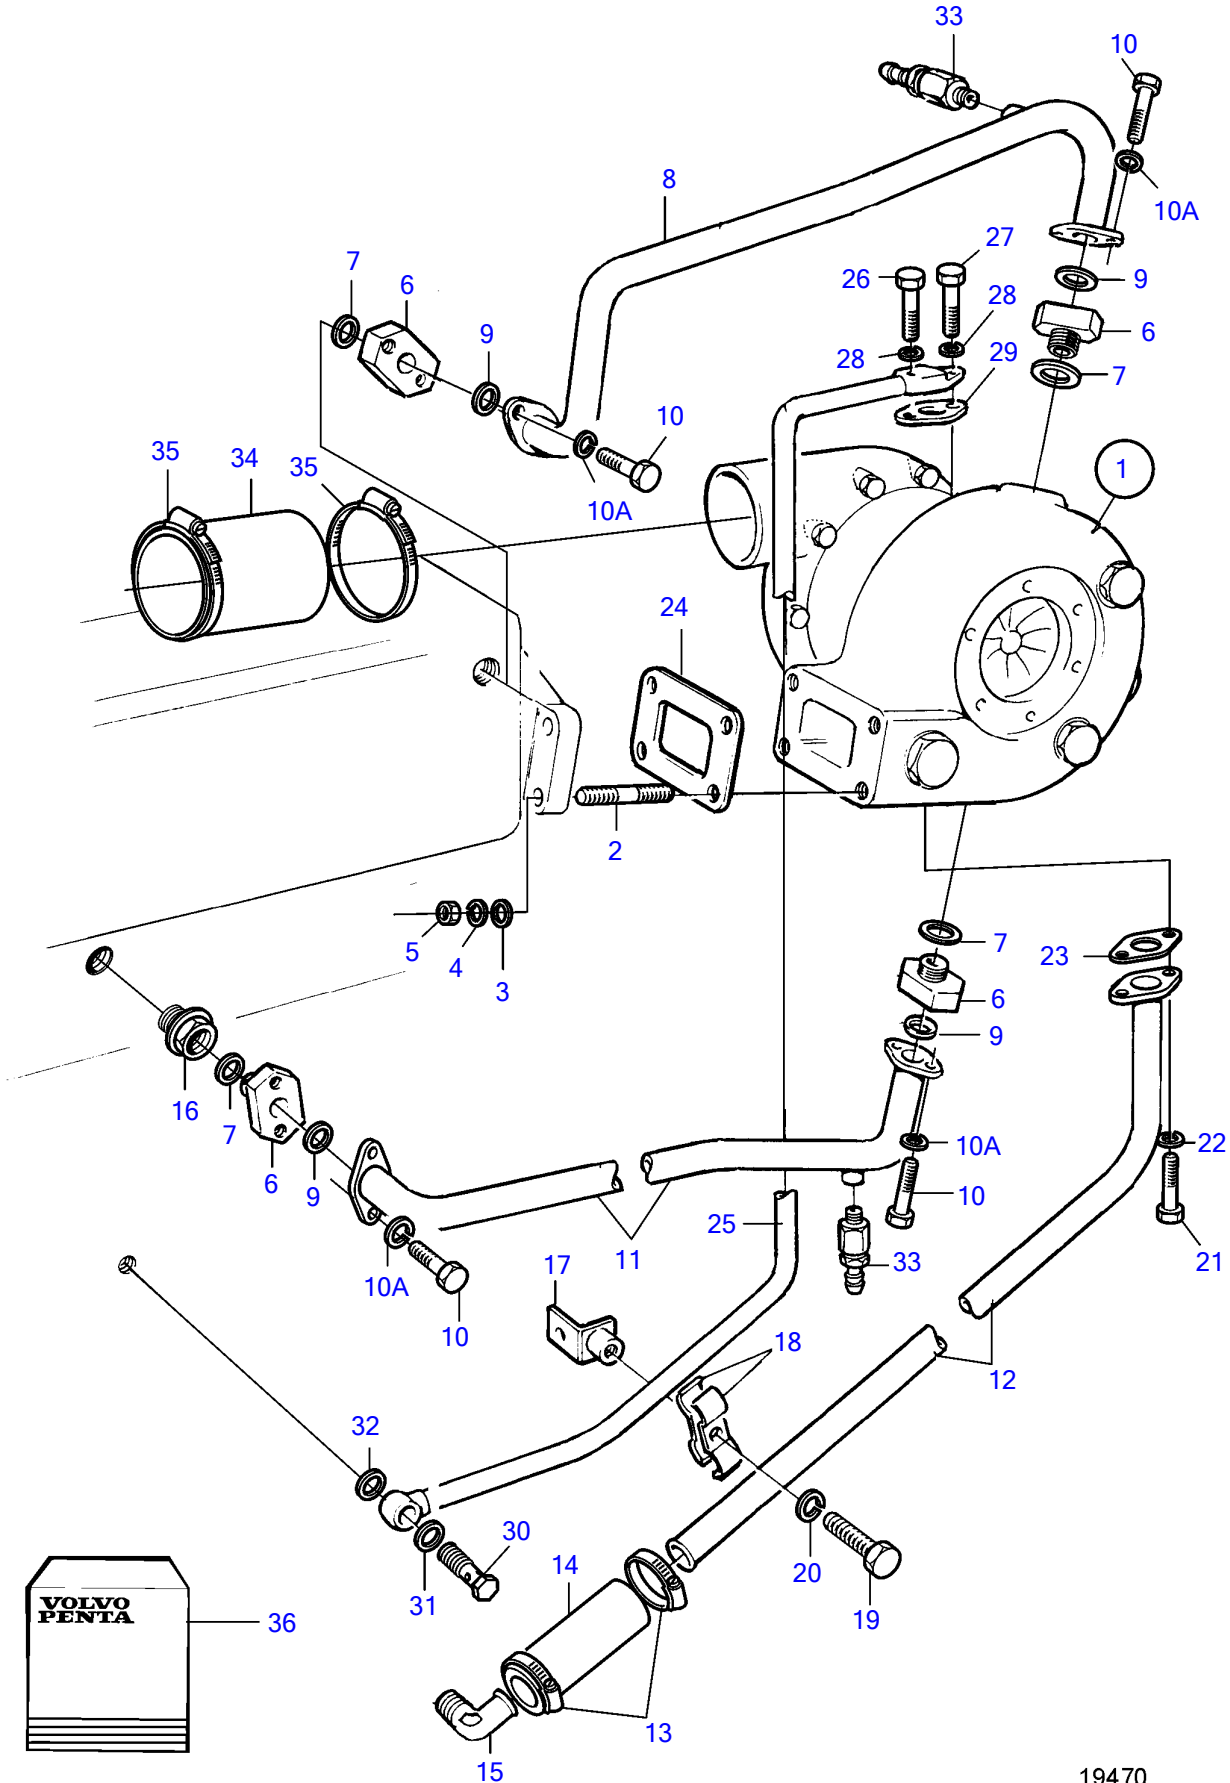

TAMD122A

## TAMD122A

REF	PART NO.	QTY	DESCRIPTION	SEE SEC.	NOTES
1	3802018	1	Turbocharger		(846241)
			.	2444	
			.		
2	945851	4	Stud		
3	940097	4	Washer		
4	942336	4	Spring washer		
5	191894	4	Hexagon nut		
6	847492	4	Nipple		
7	190957	4	Gasket		
8	848142	1	Coolant pipe		
9	831622	4	Sealing ring		
10	955271	8	Hexagon screw		
10A	941906	8	Spring washer		
11	848141	1	Coolant pipe		
12	822572	1	Oil feed pipe		
13	466328	1	Rubber hose		
14	943474	2	Hose clamp		
15	479959	1	Elbow nipple		
16	823369	1	Plug		
17	822625	1	Bracket		
18	820851	2	Clamp		
19	955512	1	Hexagon screw		
20	941906	1	Spring washer		
21	940115	2	Hexagon screw		
22	942336	2	Spring washer		
23	1543360	1	Gasket		
24	470939	1	Gasket		
25	822571	1	Oil pressure pipe		
26	956585	1	Hex. socket screw		L=32mm
27	956584	1	Hex. socket screw		L=25mm
28	942336	2	Spring washer		
29	420641	1	Gasket		
30	942007	1	Hollow screw		
31	11998	1	Gasket		
32	942703	1	Gasket		
33	949918	2	Shut-off cock		
34	470327	1	Hose		
35	1544731	2	Hose clamp		
36	876355	1	Gasket kit		
	275946	1	Repair kit		