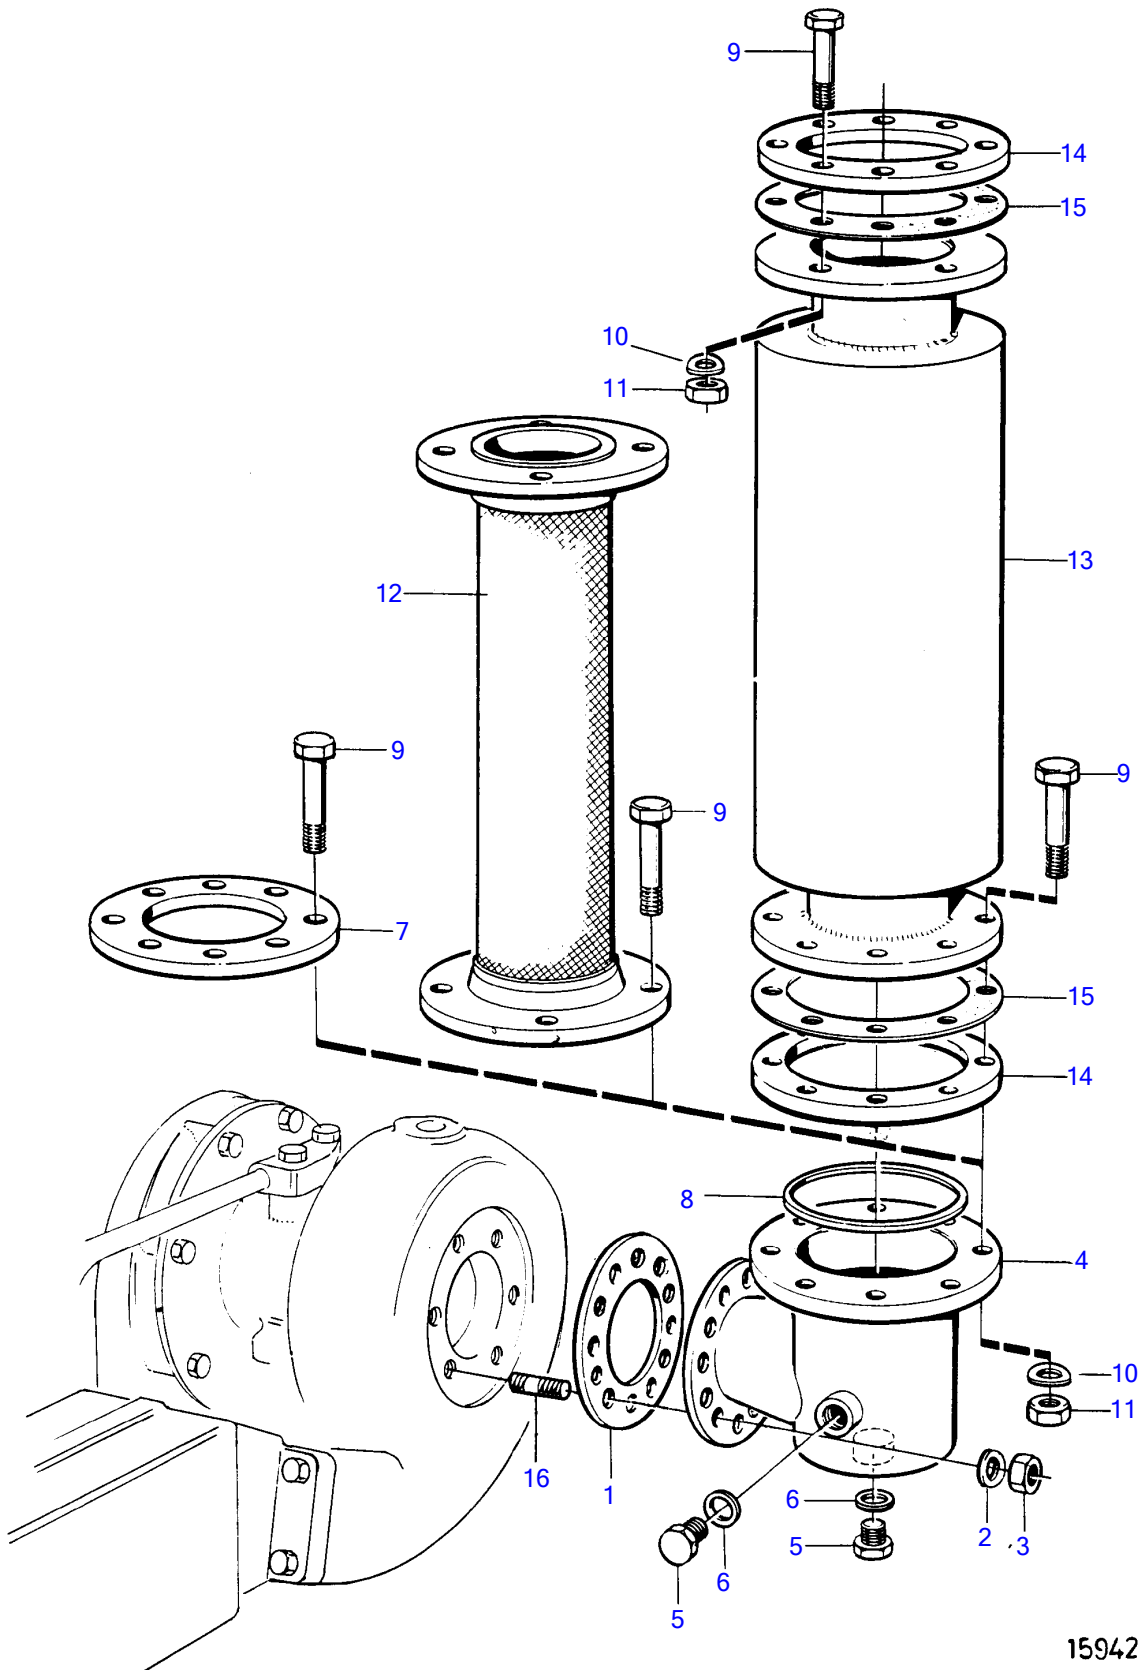

TAMD122A, TMD122A

15942

TAMD122A, TMD122A

REF	PART NO.	QTY	DESCRIPTION	NOTES
1	424626	1	Gasket	
2	942336	6	Spring washer	
3	191894	6	Hexagon nut	
4	842423	1	Exhaust riser	
5	914392	2	Plug	
6	947626	2	Gasket	
7	836887	1	Weld flange	O.D=265mm, TH=14mm
8	862593	1	Gasket	
9	955366	16	Hexagon screw	
10	941912	16	Spring washer	
11	955785	16	Hexagon nut	
12	836880	1	Exhaust hose	L=590mm
13	863049	1	Muffler	(837224)
14	(846413)	2	Weld flange	O.D=279mm, TH=12mm, Obsolete part
15	862976	2	Gasket	
16	953259	6	Stud	