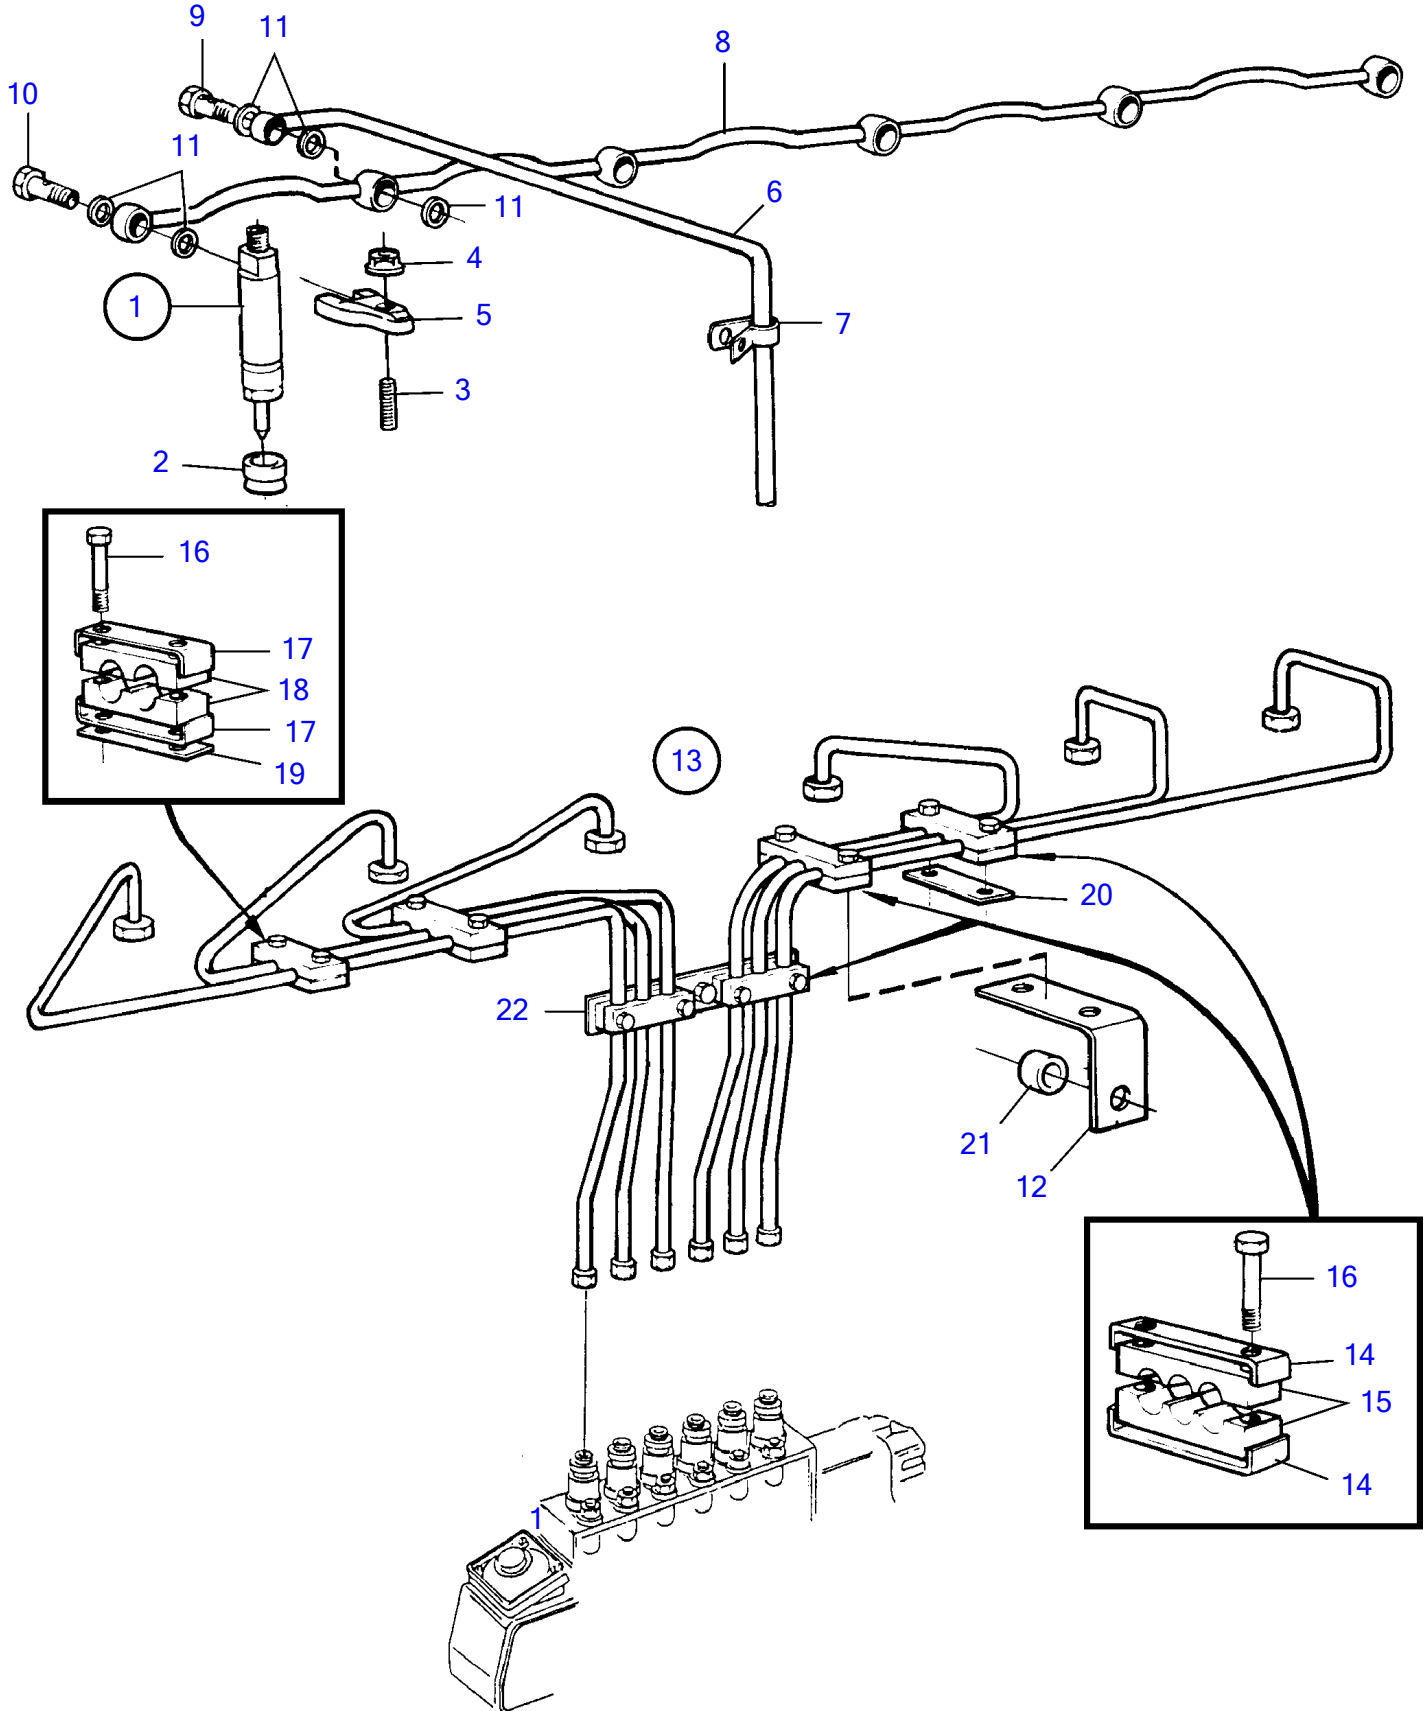

TAMD122A

TAMD122A

REF	PART NO.	QTY	DESCRIPTION	SEE SEC.	NOTES
1	470933	6	Injector		E.U=3803247
	3803247	6	Injector, exch		E.U=3803247
				2109	
2	469455	6	Sealing ring		
3	470560	6	Stud		
4	971095	6	Flange nut		
5	469797	6	Yoke		
6	844543	1	Leak-off line		
7	947191	1	Clamp		
8	822564	1	Leak-off line		
9	966834	1	Hollow screw		(74034)
10	74033	5	Hollow screw		
11	947620	13	Gasket		
12	844659	2	Attaching plate		
13	3875228	1	Delivery pipe kit		
14	414346	10	Attaching clamp		
15	414347	10	Attaching clamp		
16	969408	12	6 point socket screw		(955247)
17	414344	2	Attaching clamp		
18	414345	2	Attaching clamp		
19	414736	1	Nut plate		
20	414735	1	Nut plate		
21	912130	2	Spacer ring		
22	822546	1	Bracket		