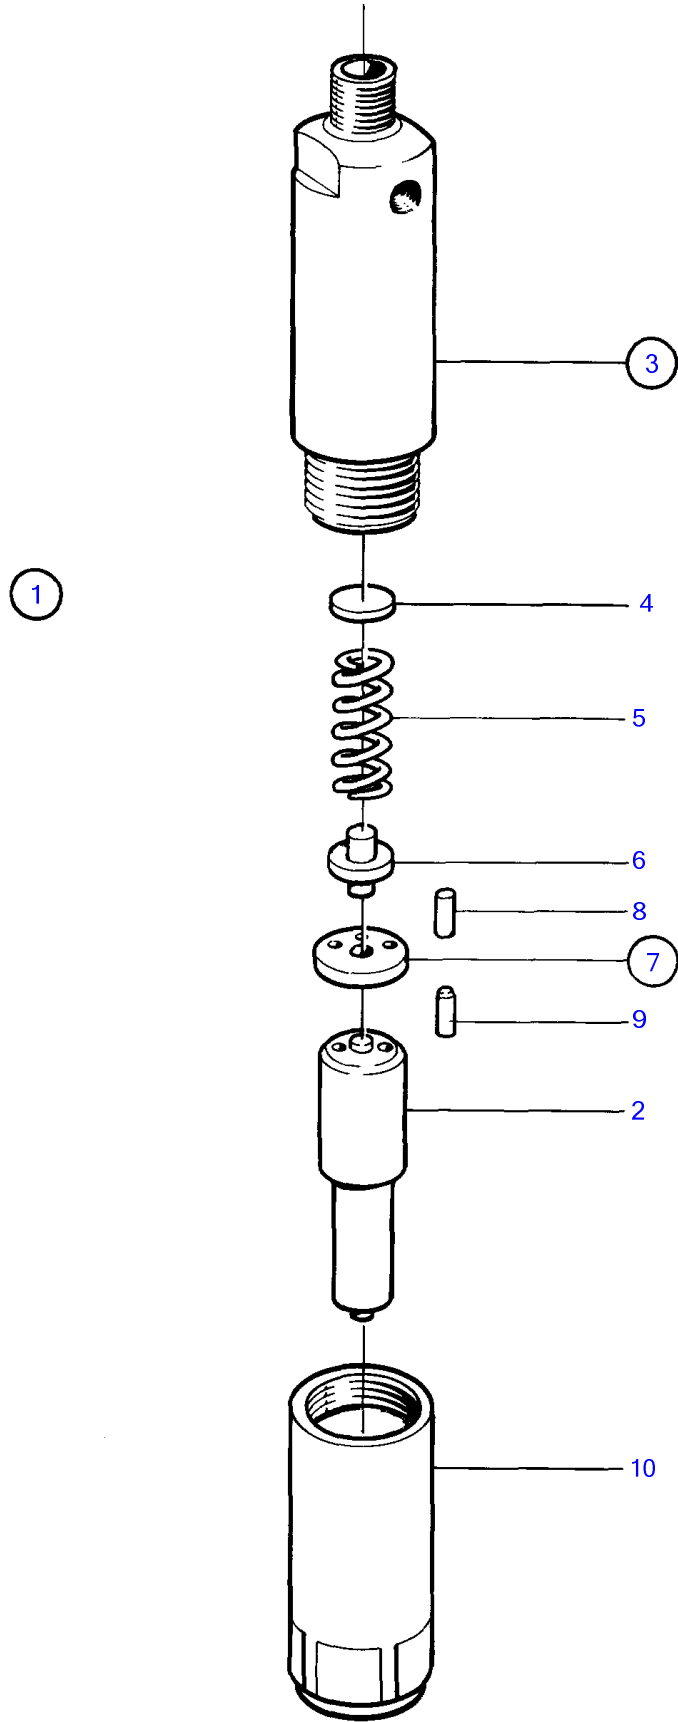

TMD122A

15245

TMD122A

| REF | PART NO. | QTY | DESCRIPTION | NOTES |
|-----|----------|-----|------------------------|-----------|
| 1 | 847559 | 1 | Injector | |
| | 3803250 | 1 | Injector, exch | |
| 2 | 847558 | 1 | • Nozzle | |
| 3 | | 1 | • Nozzle retainer | |
| 4 | 3094406 | X | • • Adjusting washer | TH=1,00mm |
| | 244798 | X | • • Shim | TH=1,04mm |
| | 3094407 | X | • • Adjusting washer | TH=1,08mm |
| | 860174 | X | • • Adjusting washer | TH=1,10mm |
| | 244804 | X | • • Shim | TH=1,12mm |
| | 3094408 | X | • • Adjusting washer | TH=1,16mm |
| | 3094469 | X | • • Adjusting washer | TH=1,20mm |
| | 6212417 | X | • • Adjusting washer | TH=1,22mm |
| | 3094470 | X | • • Adjusting washer | TH=1,24mm |
| | 244807 | X | • • Shim | TH=1,28mm |
| | 859356 | X | • • Adjusting washer | TH=1,30mm |
| | 244789 | X | • • Shim | TH=1,32mm |
| | 858908 | X | • • Adjusting washer | TH=1,34mm |
| | 3094471 | X | • • Adjusting washer | TH=1,36mm |
| | 846966 | X | • • Adjusting washer | TH=1,38mm |
| | 3094472 | X | • • Adjusting washer | TH=1,40mm |
| | 6212393 | X | • • Adjusting washer | TH=1,42mm |
| | 244790 | X | • • Shim | TH=1,44mm |
| | 3094473 | X | • • Adjusting washer | TH=1,48mm |
| | 859358 | X | • • Adjusting washer | TH=1,50mm |
| | 244791 | X | • • Shim | TH=1,52mm |
| | 846954 | X | • • Adjusting washer | TH=1,54mm |
| | 3094474 | X | • • Adjusting washer | TH=1,56mm |
| | 858906 | X | • • Adjusting washer | TH=1,58mm |
| | 3094475 | X | • • Adjusting washer | TH=1,60mm |
| | 846970 | X | • • Adjusting washer | TH=1,62mm |
| | 3094476 | X | • • Adjusting washer | TH=1,64mm |
| | 244803 | X | • • Shim | TH=1,68mm |
| | 858905 | X | • • Adjusting washer | TH=1,70mm |
| | 3094477 | X | • • Adjusting washer | TH=1,72mm |
| | 846957 | X | • • Adjusting washer | TH=1,74mm |
| | 244812 | X | • • Shim | TH=1,76mm |
| | 846975 | X | • • Adjusting washer | TH=1,78mm |
| | 844328 | X | • • Adjusting washer | TH=1,80mm |
| | 6212420 | X | • • Adjusting washer | TH=1,82mm |
| | 846958 | X | • • Adjusting washer | TH=1,84mm |
| | 3094409 | X | • • Adjusting washer | TH=1,86mm |
| | 244813 | X | • • Adjusting washer | TH=1,88mm |
| | 3094478 | X | • • Adjusting washer | TH=1,92mm |
| | 846959 | X | • • Adjusting washer | TH=1,94mm |
| | 3094467 | X | • • Adjusting washer | TH=1,96mm |
| | 846980 | X | • • Adjusting washer | TH=1,98mm |
| 5 | 244820 | 1 | • • Compression spring | |
| 6 | 3094859 | 1 | • • Screw | |
| 7 | 1698513 | 1 | • • Washer | |
| 8 | 844339 | 2 | • • • Locating pin | |
| 9 | 244447 | 2 | • • • Pin | |
| 10 | 3092030 | 1 | • • Fitting nut | |