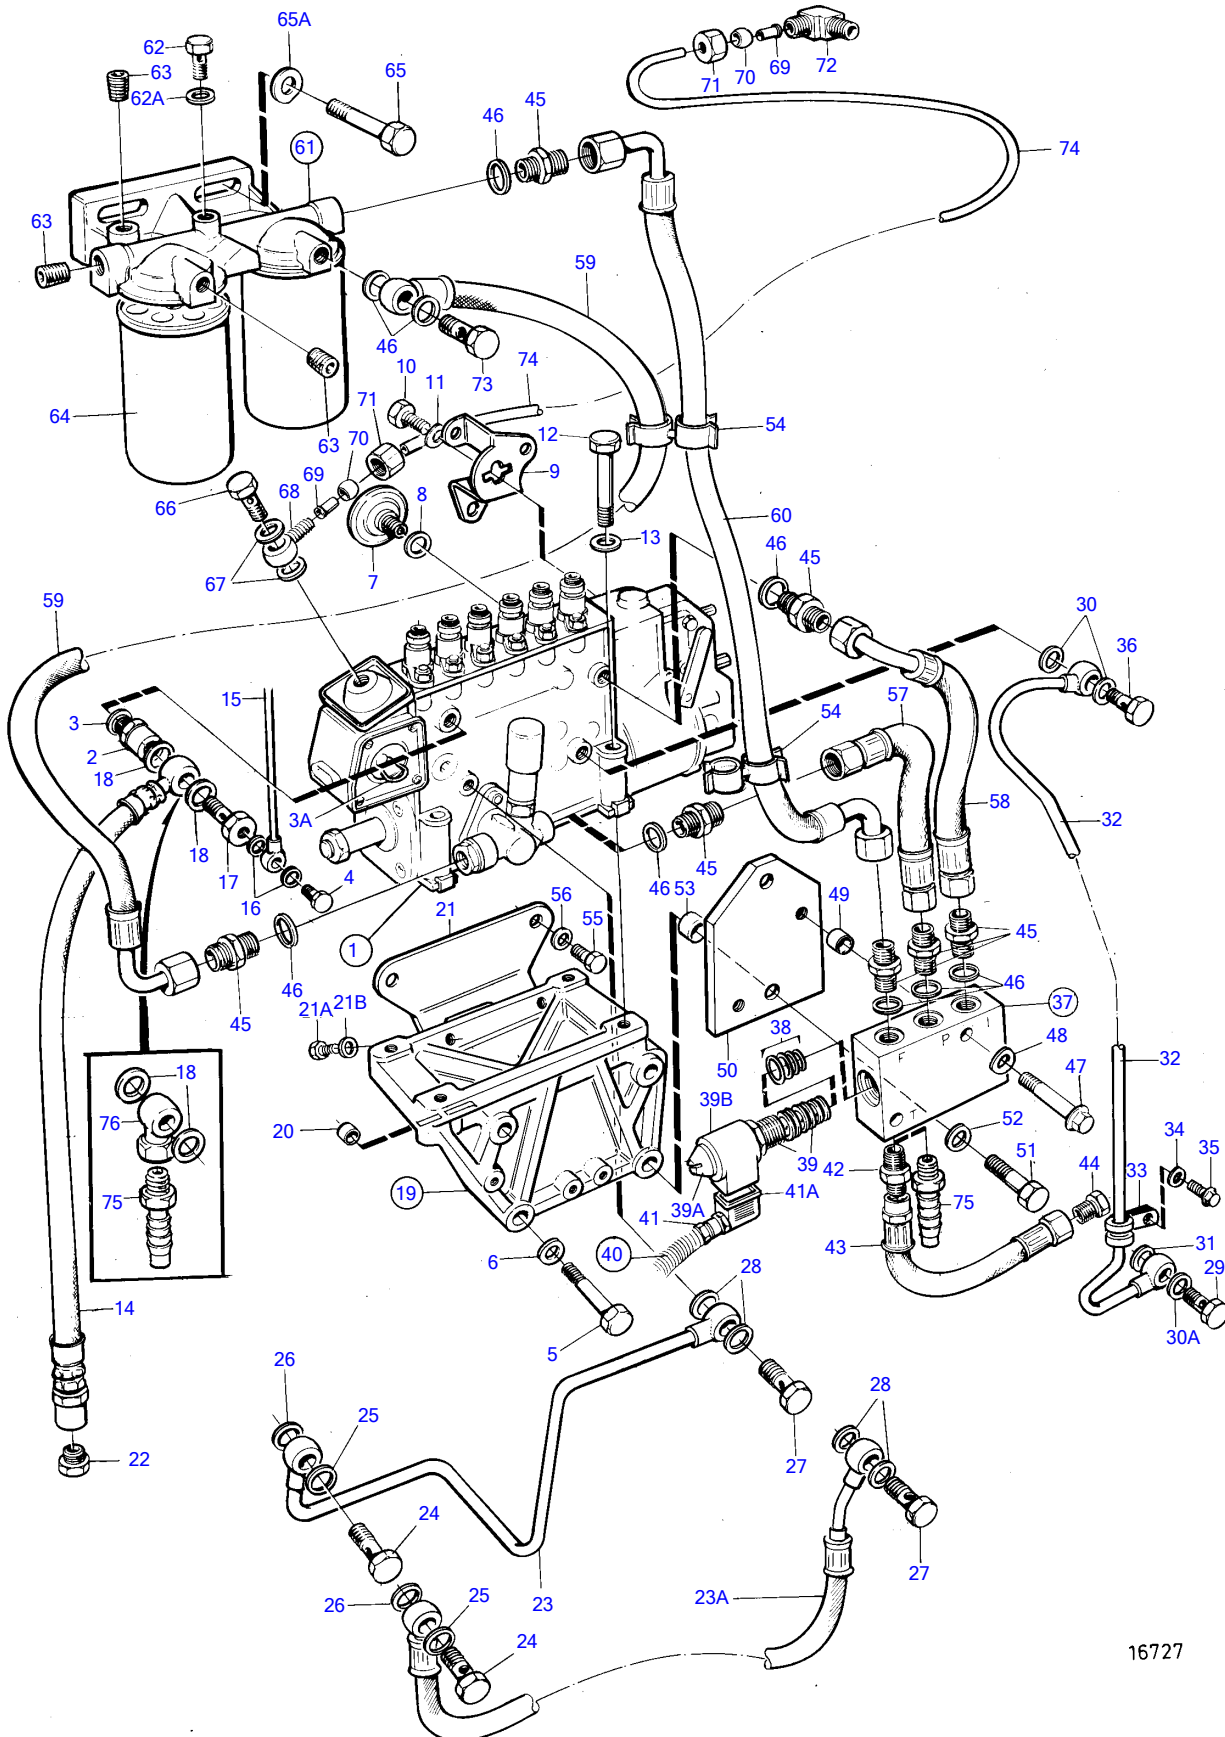

TAMD122P-A

16727

TAMD122P-A

REF	PART NO.	QTY	DESCRIPTION	SEE SEC.	NOTES
1	866737	1	Injection pump		
	3803781	1	Injection pump, exch		
			.	3052	
2	3825154	1	• Overflow valve		
3	11996	1	Gasket		
3A	(422525)	1	Attaching lug		Obsolete part
4	74033	1	Hollow screw		
5	955566	2	Hexagon screw		
6	940280	2	Spring washer		
7	477173	1	Pressure equalizer		
8	969011	1	Gasket		
9	848677	1	Intermediate lever		
10	955270	1	Hexagon screw		
11	941906	1	Spring washer		
12	940156	4	Hexagon screw		
13	190509	4	Washer		
14	3830312	1	Hose		
15	844543	1	Leak-off line		
16	947620	2	Gasket		
17	16496	1	Hollow screw		
18	969011	2	Gasket		
19	(866784)	1	Bracket		Obsolete part
20	(423161)	2	• Guide sleeve		Obsolete part
21		1	• Support		
21A	(479696)	2	• Hexagon screw		Obsolete part
21B	940097	2	• Washer		
22	22753	1	Nipple		
23	866615	1	Oil pressure pipe		
23A	3829244	1	Oil hose		SNXXXXXXXXXX/235665-(3826447)
24	837709	1	Hollow screw		
25	11994	1	Gasket		
26	942703	1	Gasket		
27	48634	1	Hollow screw		
28	947281	2	Gasket		
29	942007	1	Hollow screw		
30	947281	2	Gasket		SN-XXXXXXXXXX/233031
	969011	2	Gasket		SNXXXXXXXXXX/233032-
30A	11998	1	Gasket		
31	942703	1	Gasket		
32	478964	1	Oil return pipe		SN-XXXXXXXXXX/233031
	3826088	1	Oil return pipe		SNXXXXXXXXXX/233032-
33	952623	1	Clamp		SN-XXXXXXXXXX/233031
34	941906	1	Spring washer		SN-XXXXXXXXXX/233031
35	950045	1	Cross recessed screw		SN-XXXXXXXXXX/233031
36	48634	1	Hollow screw		SN-XXXXXXXXXX/233031
	25167	1	Hollow screw		SNXXXXXXXXXX/233032-
37	3828983	1	Valve		
38	3828981	1	• Gasket kit		
39		1	• Valve		
39A		1	• Nut		
39B	3825240	1	• Magnet		
40	866927	1	Cable kit		
41	844576	1	• Grommet		
41A	866664	1	Housing		
42	977677	1	Nipple		
43	3830309	1	Hose		
44	22753	1	Nipple		
45	941754	7	Nipple		
46	969011	7	Gasket		
47	973924	2	Flange screw		
48	976944	2	Washer