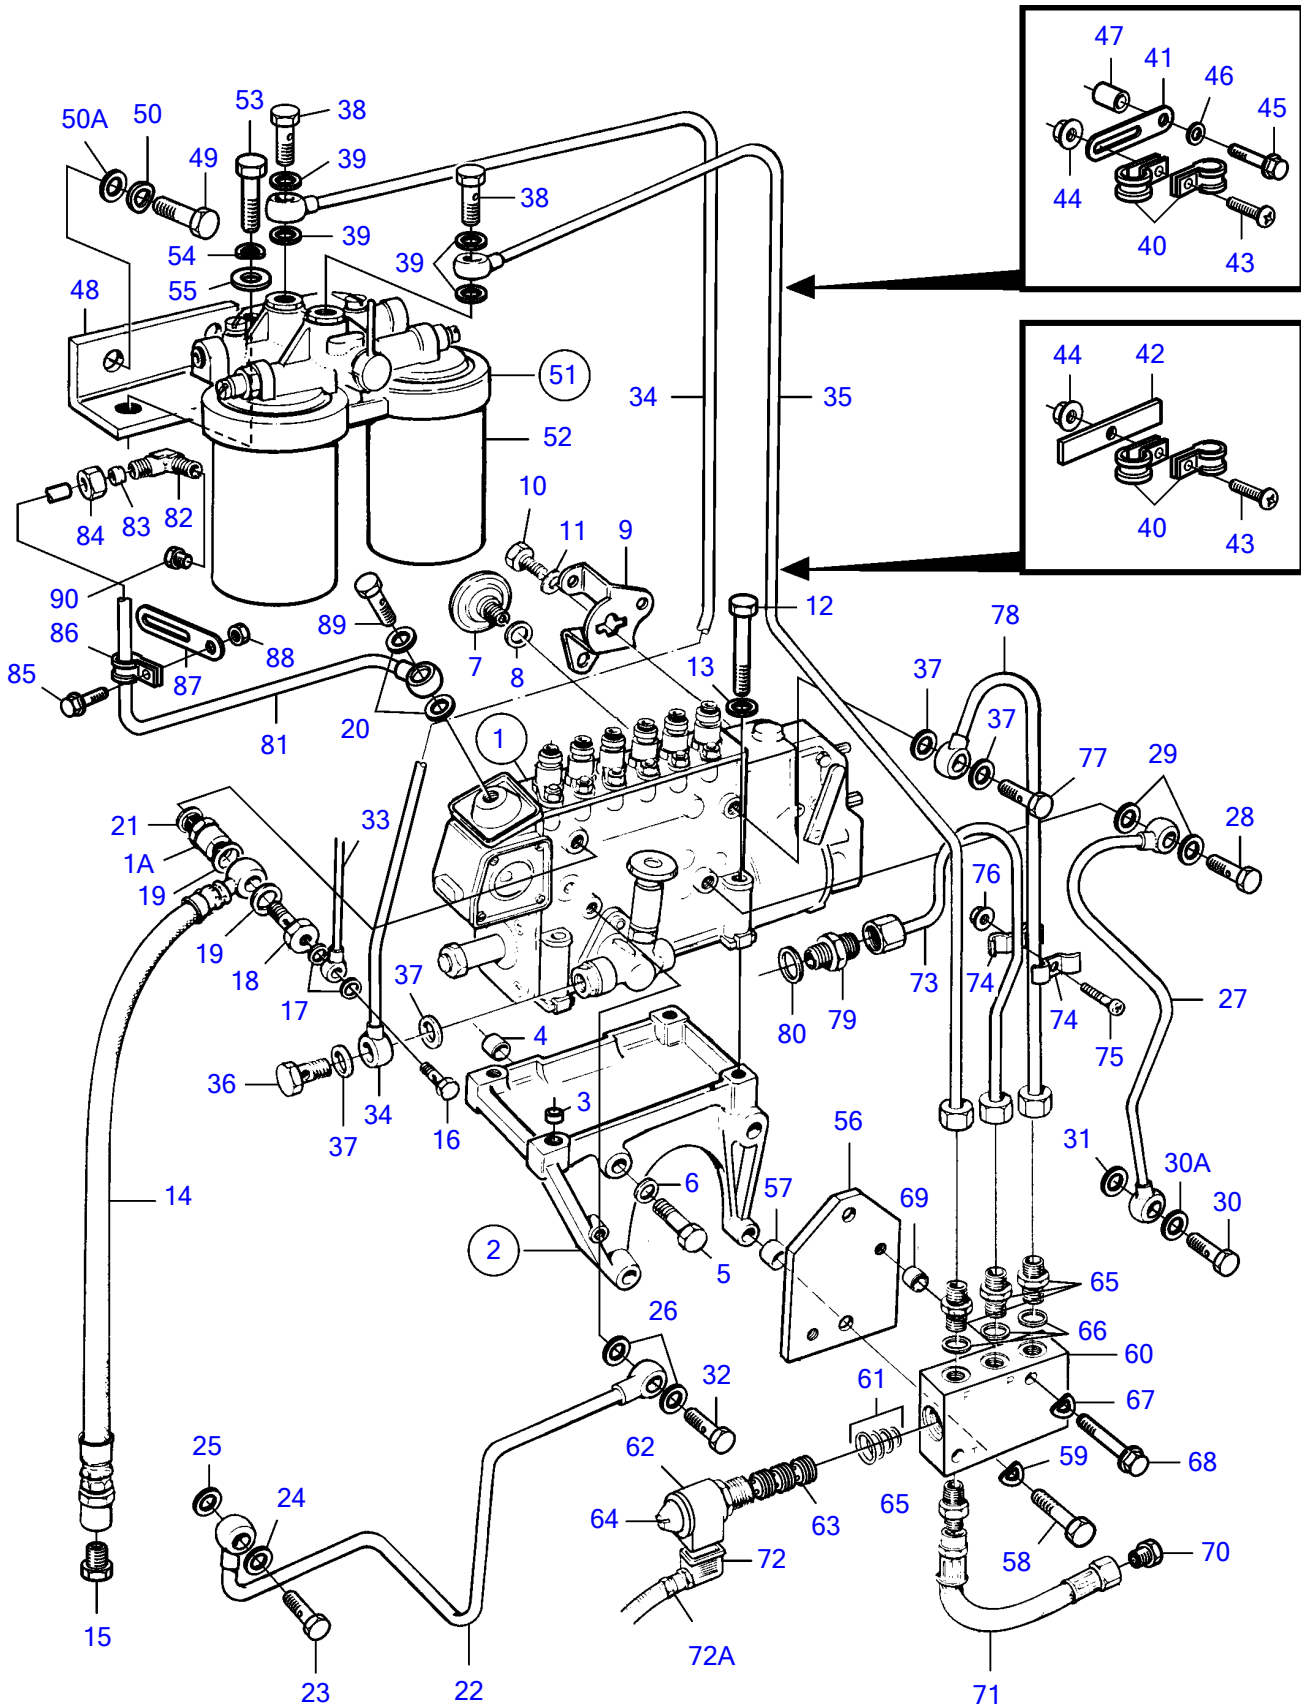

TMD122A

TMD122A

REF	PART NO.	QTY	DESCRIPTION	SEE SEC.	NOTES
1	3826532	1	Injection pump		With RSV governor.
	3803790	1	Injection pump, exch		With RSV governor.
			.	2094	
			.	6014	
			.	6014	
			.	6014	
			.	6014	
	863798	1	Injection pump, aux		With RQV governor
	3803769	1	Injection pump, aux, exch		With RQV governor
			.	2094	
	866205	1	Injection pump, aux		Electronic speed control for auxiliary engines.
	3803778	1	Injection pump, aux, exch		Electronic speed control for auxiliary engines.
			.	2171	
1A	3825154	1	• Overflow valve		
2	478647	1	Bracket		
3	417588	1	• Guide sleeve		
4	(423161)	2	• Guide sleeve		Obsolete part
5	955566	2	Hexagon screw		
6	940280	4	Spring washer		
7	477173	1	Pressure equalizer		
8	969011	1	Gasket		
9	848677	1	Intermediate lever		
10	955270	1	Hexagon screw		
11	941906	1	Spring washer		
12	940156	4	Hexagon screw		
13	190509	4	Washer		
14	3830312	1	Hose		
15	22753	1	Nipple		
16	74033	1	Hollow screw		
17	947620	2	Gasket		
18	16496	1	Hollow screw		
19	969011	2	Gasket		
20	11994	2	Gasket		
21	11996	1	Gasket		
22	470514	1	Oil pressure pipe		
23	837709	1	Hollow screw		Connected together with oil pressure pipe for power take off.
24	11994	1	Gasket		
25	18666	1	Gasket		
26	947281	2	Gasket		
27	422246	1	Return pipe		
28	25167	1	Hollow screw		
29	947281	2	Gasket		
30	942007	1	Hollow screw		
30A	11998	1	Gasket		
31	942703	1	Gasket		
32	48634	1	Hollow screw		
33	844543	1	Leak-off line		
34	3825140	1	Fuel pipe		
35	3825141	1	Fuel pipe		
36	25167	1	Hollow screw		
37	969011	4	Gasket		
38	25167	2	Hollow screw		
39	969011	4	Gasket		
40	952625	4	Clamp		
41	965535	1	Bracket		
42	(821076)	1	Anchorage		Obsolete part