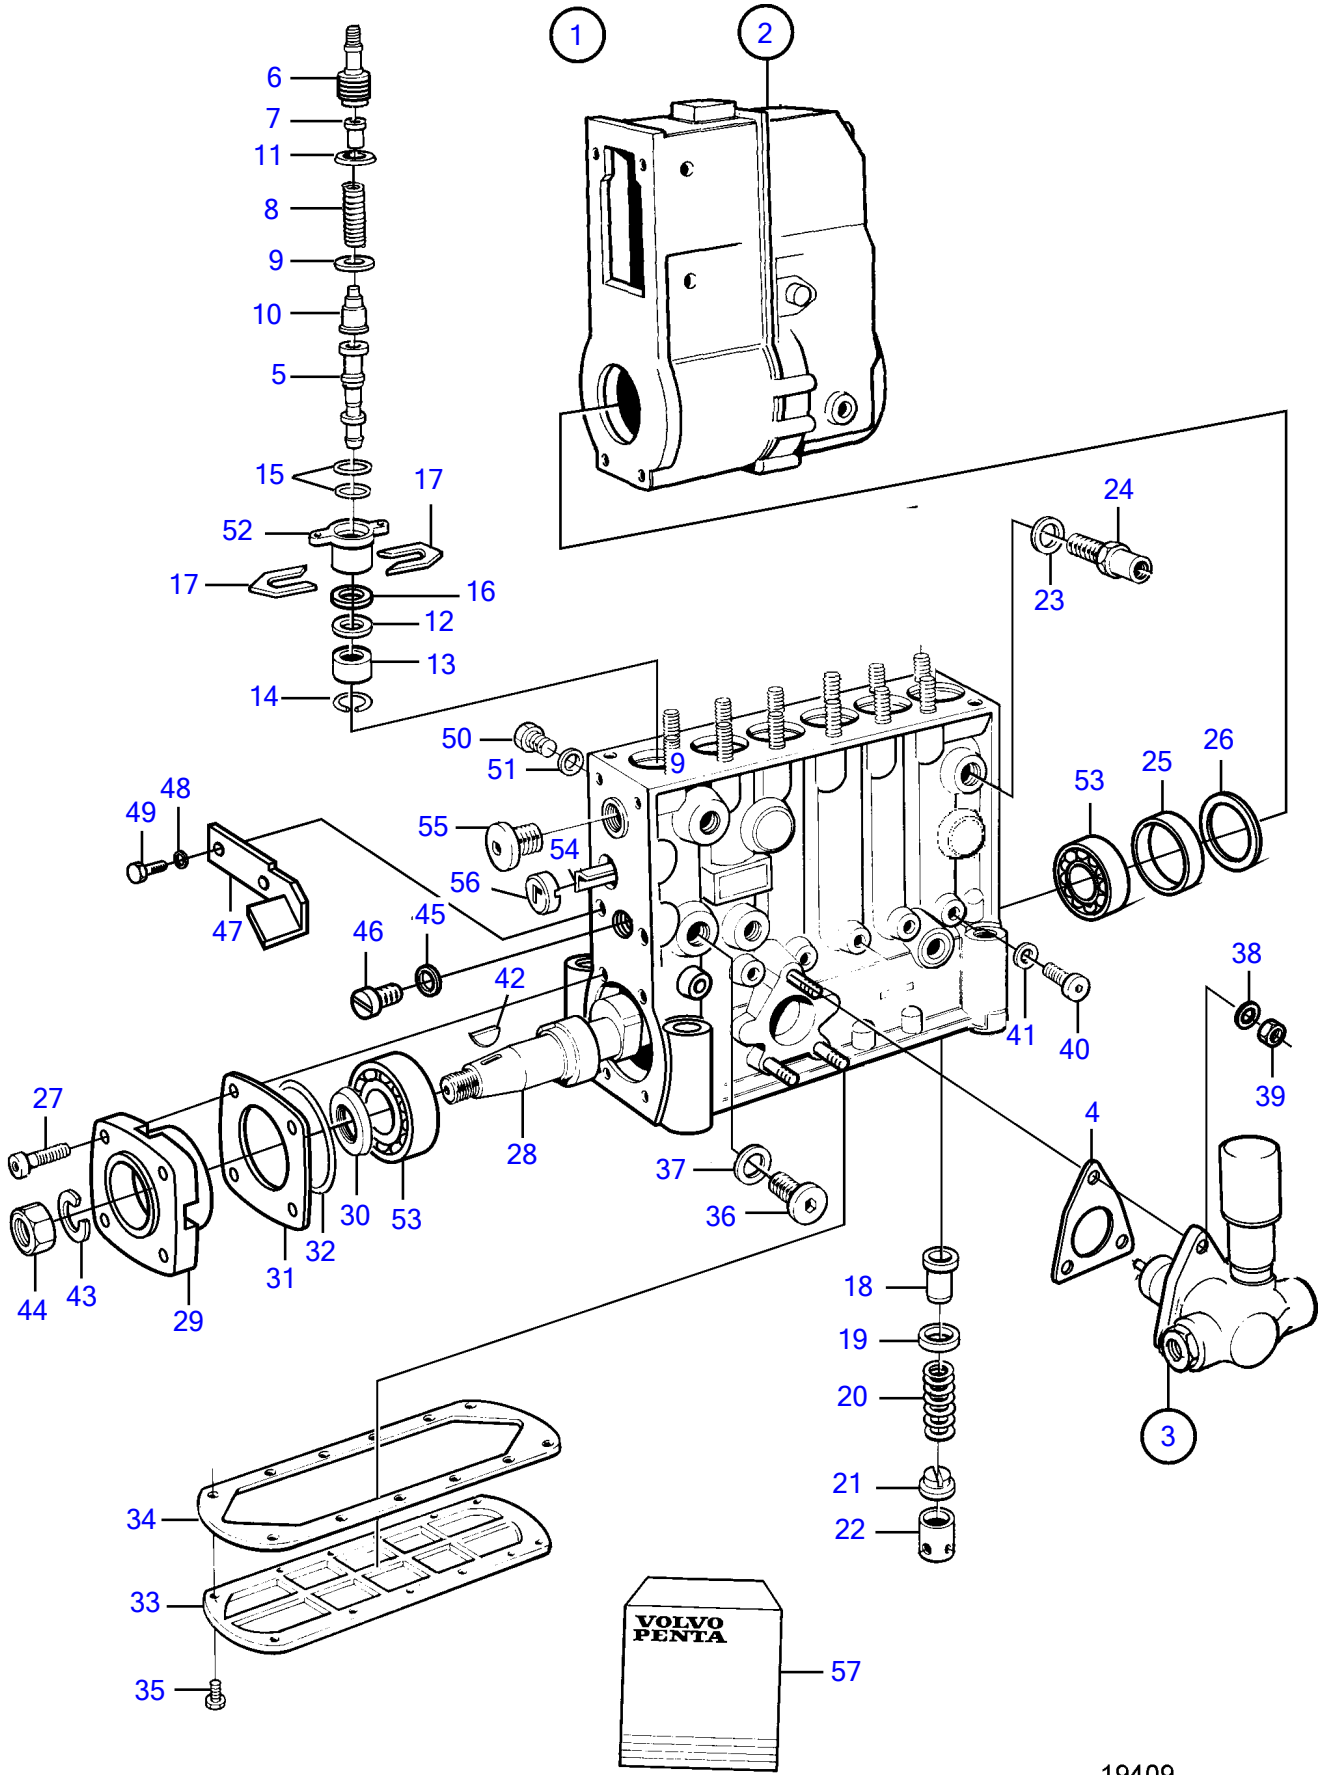

TAMD122A

TAMD122A

REF	PART NO.	QTY	DESCRIPTION	SEE SEC.	NOTES
1	3832705	1	Injection pump		
	3803812	1	Injection pump, exch		
	3832706	1	Injection pump		
	3803813	1	Injection pump, exch		
	3832707	1	Injection pump		
	3803814	1	Injection pump, exch		
	3832708	1	Injection pump		
	3803815	1	Injection pump, exch		
2	(3826531)	1	• Governor		Obsolete part
				6039	
				6039	
3	244825	1	Feed pump		
				600	
4	863370	1	Gasket		Included in small parts kit.
5	11999429	6	Pump element tappet		
6	244636	6	Retainer		
7	(3825004)	6	Spring disc		Obsolete part
8	240969	6	Compression spring		
9	239993	6	Sealing washer		Included in small parts kit.
10	846188	6	Delivery valve		
11	240001	6	O-ring		Included in small parts kit.
12	(241677)	6	Washer		Obsolete part
13	(239991)	6	Cover		Obsolete part
14	(1697953)	6	Lock ring		Included in small parts kit., Obsolete part
15	240422	12	O-ring		Included in small parts kit.
16	11994488	6	Sealing ring		Included in small parts kit.
17		X	Shim		
18	(3825008)	6	Control sleeve		Obsolete part
19	239984	6	Spring disc		
20	244731	6	Compression spring		
21	244685	6	Spring disc		
22		6	Piston		
23	11996	1	Gasket		Included in small parts kit.
24	3825154	1	Overflow valve		
25		1	Ring		
26		1	Ring		
27		4	Screw		
28		1	Camshaft		
29		1	Lock		
30	864299	1	Camshaft seal		Included in small parts kit.
31		1	Plate		
32	243299	1	O-ring		Included in small parts kit.
33		1	Lock		
34	863371	1	Gasket		Included in small parts kit.
35		12	Screw		
36		1	Plug		
37	240017	1	Gasket		Included in small parts kit.
38		3	Spring washer		Included in small parts kit.
39		3	Nut		
40		1	Plug		
41	18836	1	Gasket		Included in small parts kit.
42	35168	1	Key		Included in small parts kit.
43		1	Spring washer		Included in small parts kit.
44		1	Nut		
45		1	Gasket		Included in small parts kit.
46		1	Plug		
47		1	Turn signal		
48		1	Spring washer		
49		1	Screw		
50		1	Plug		
51	239897	1	Sealing ring		Included in small parts kit.
52		1	Bushing		
53		2	Roller bearing		