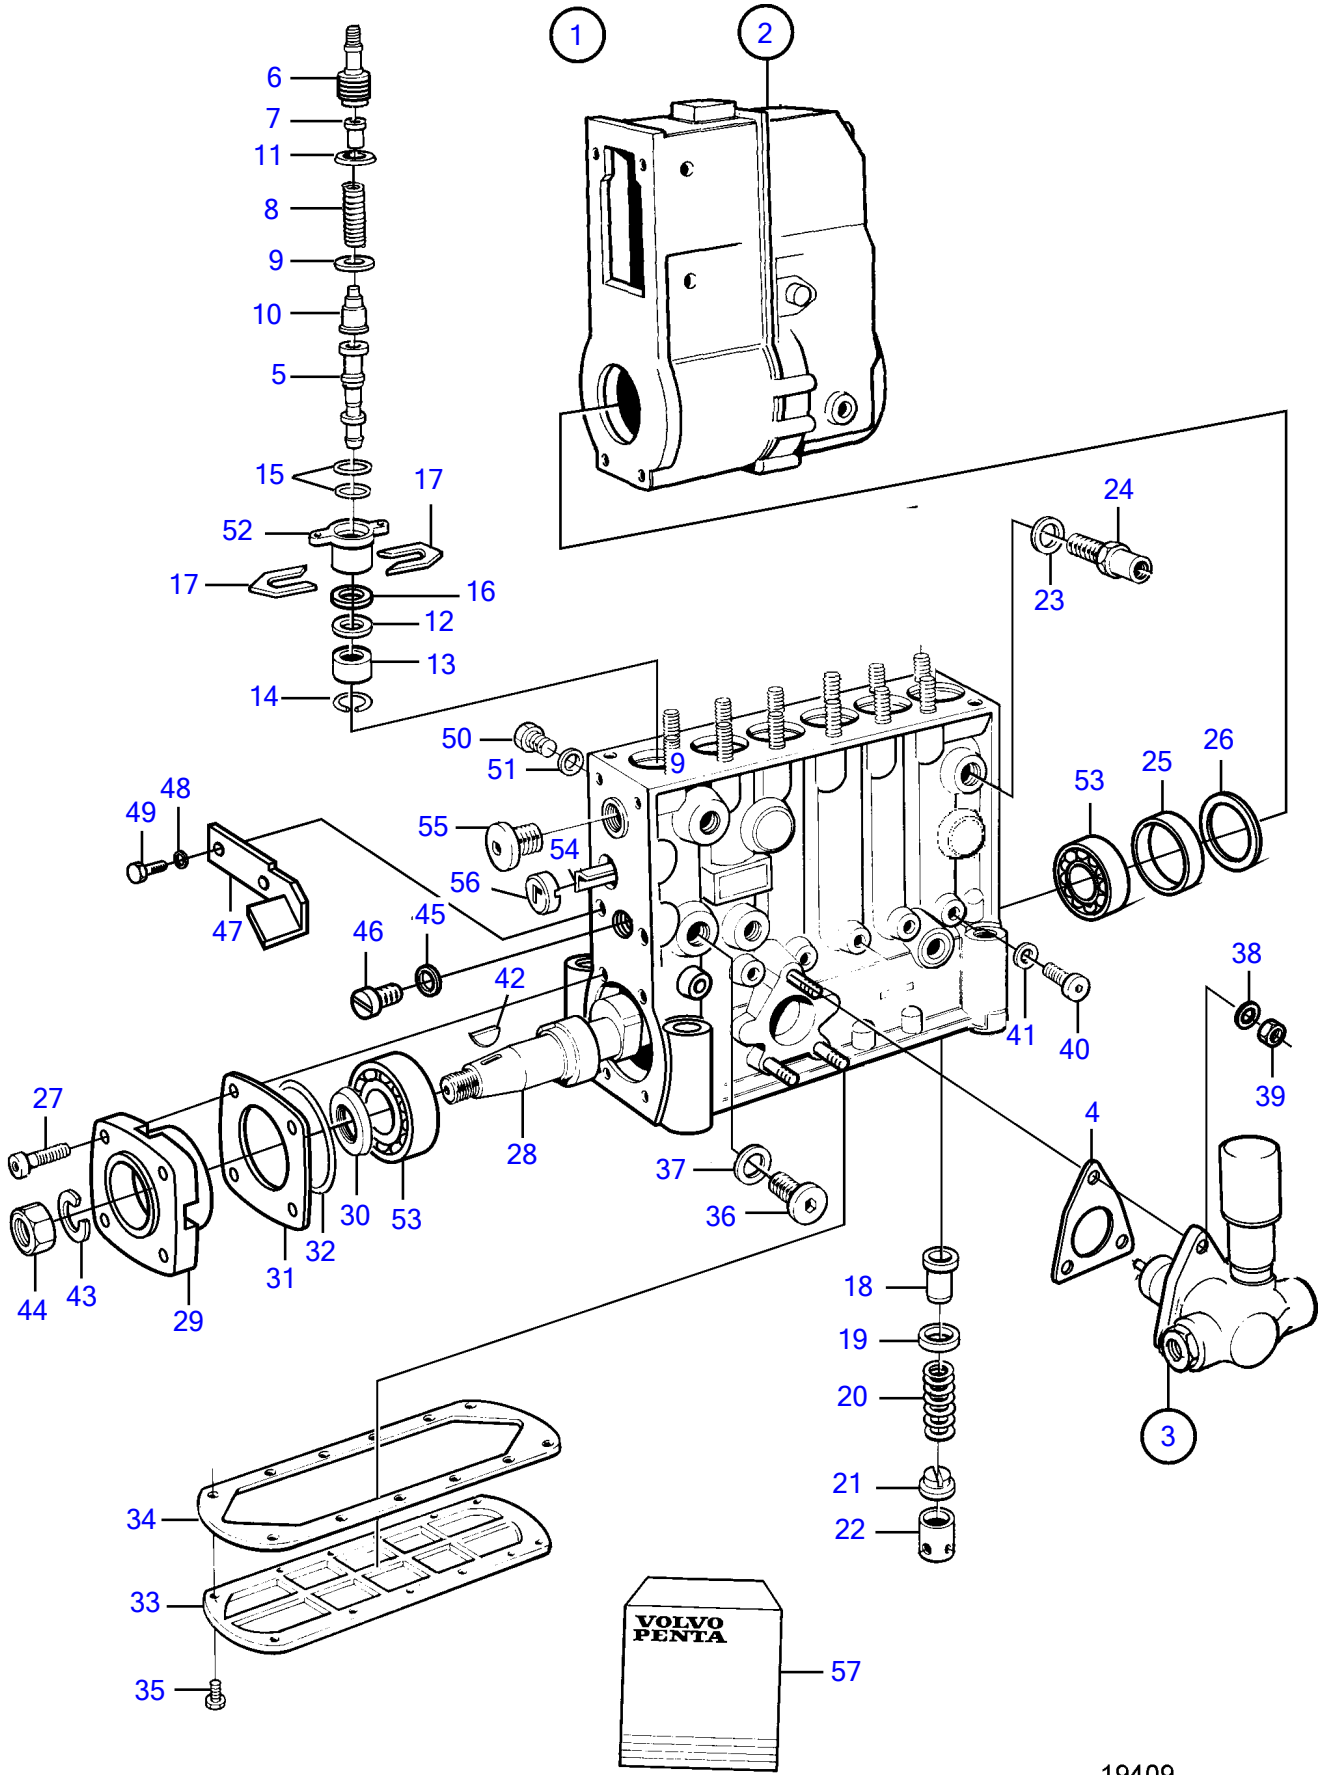

TMD122A

TMD122A

REF	PART NO.	QTY	DESCRIPTION	SEE SEC.	NOTES
1	3826532	1	Injection pump		
	3803790	1	Injection pump, exch		
2			.	6039	
	3826533	1	Governor		
			.	6039	
			.		
3	244825	1	• Feed pump		
			• •		
			.	600	
4	863370	1	• Gasket		Included in small parts kit.
5	11999429	6	• Pump element tappet		
6	244636	6	• Retainer		
7	(3825004)	6	• Spring disc		Obsolete part
8	240969	6	• Compression spring		
9	239993	6	• Sealing washer		Included in small parts kit.
10	846188	6	• Delivery valve		
11	240001	6	• O-ring		Included in small parts kit.
12	(241677)	6	• Washer		Obsolete part
13	(239991)	6	• Cover		Obsolete part
14	(1697953)	6	• Lock ring		Included in small parts kit., Obsolete part
15	240422	12	• O-ring		Included in small parts kit.
16	11994488	6	• Sealing ring		Included in small parts kit.
17		X	• Shim		
18	(3825008)	6	• Control sleeve		Obsolete part
19	239984	6	• Spring disc		
20	244731	6	• Compression spring		
21	244685	6	• Spring disc		
22		6	• Piston		
23	11996	1	• Gasket		Included in small parts kit.
24	3825154	1	• Overflow valve		
25		1	• Ring		
26		1	• Ring		
27		4	• Screw		
28		1	• Camshaft		
29		1	• Lock		
30	864299	1	• Camshaft seal		Included in small parts kit.
31		1	• Plate		
32	243299	1	• O-ring		Included in small parts kit.
33		1	• Lock		
34	863371	1	• Gasket		Included in small parts kit.
35		12	• Screw		
36		1	• Plug		
37	240017	1	• Gasket		Included in small parts kit.
38		3	• Spring washer		Included in small parts kit.
39		3	• Nut		
40		1	• Plug		
41	18836	1	• Gasket		Included in small parts kit.
42	35168	1	• Key		Included in small parts kit.
43		1	• Spring washer		Included in small parts kit.
44		1	• Nut		
45		1	• Gasket		Included in small parts kit.
46		1	• Plug		
47		1	• Turn signal		
48		1	• Spring washer		
49		1	• Screw		
50		1	• Plug		
51	239897	1	• Sealing ring		Included in small parts kit.
52		1	• Bushing		
53		2	• Roller bearing		
54		1	• Control rod		
55		1	• Plug		
56	(240014)	1	• Bushing		Obsolete part