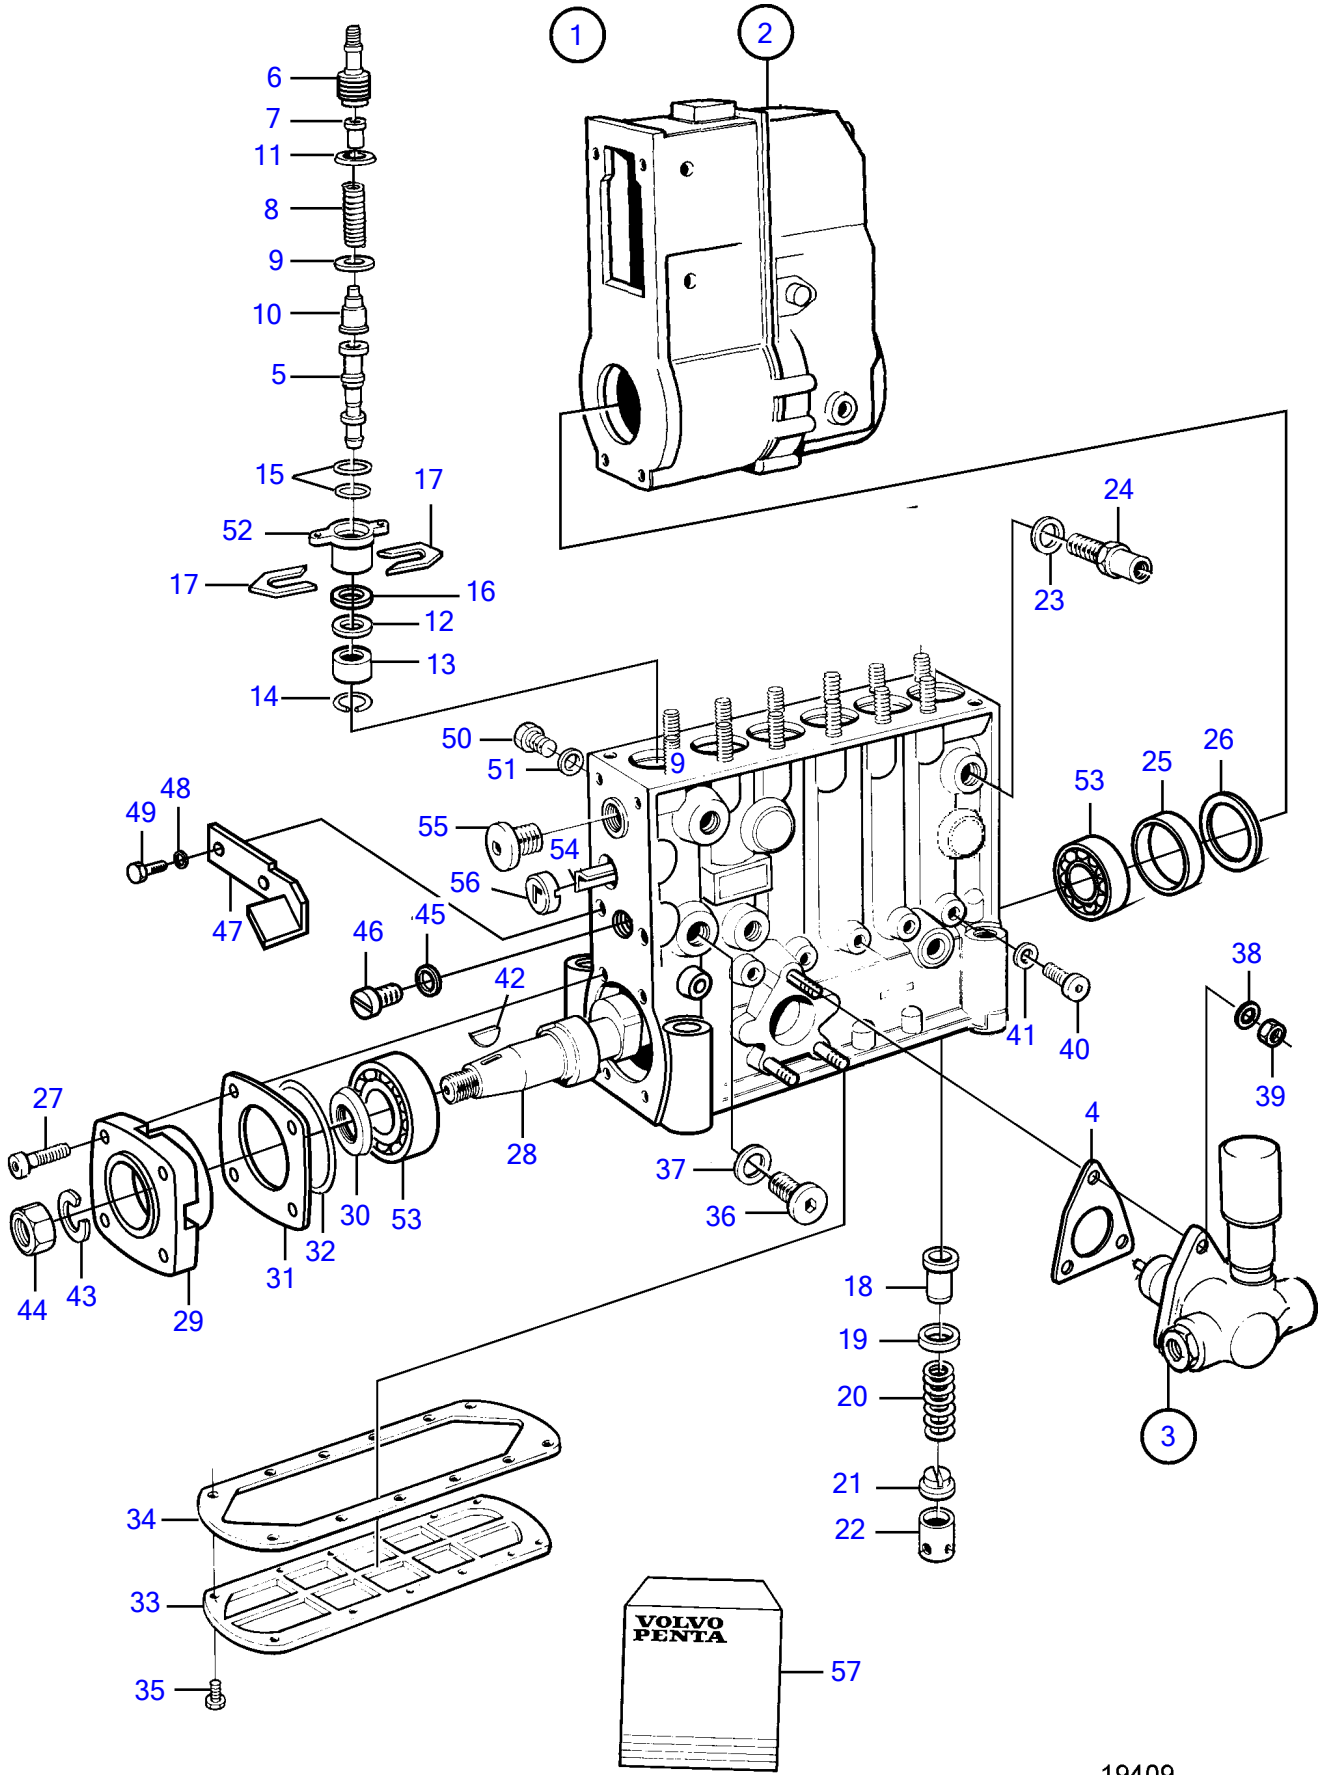

TAMD122A, TMD122A

TAMD122A, TMD122A

| REF | PART NO.  | QTY | DESCRIPTION           | SEE SEC. | NOTES                                       |
|-----|-----------|-----|-----------------------|----------|---|
| 1   | 3828439   | 1   | Injection pump        |          |   |
|     | 3803748   | 1   | Injection pump, exch  |          |   |
| 2   | (3825267) | 1   | • Governor            |          | Obsolete part                               |
|     |           |     | • •                   |          |   |
|     |           |     | •                     | 6015     |   |
|     |           |     | • •                   |          |   |
|     |           |     | •                     | 6015     |   |
| 3   | 244825    | 1   | • Feed pump           |          |   |
|     |           |     | • •                   |          |   |
|     |           |     | •                     | 600      |   |
| 4   | 863370    | 1   | • Gasket              |          | Included in small parts kit.                |
| 5   | 11999429  | 6   | • Pump element tappet |          |   |
| 6   | (243742)  | 6   | • Retainer            |          | Obsolete part                               |
| 7   | (3825004) | 6   | • Spring disc         |          | Obsolete part                               |
| 8   | 1699454   | 6   | • Compression spring  |          |   |
| 9   | 239993    | 6   | • Sealing washer      |          | Included in small parts kit.                |
| 10  | 3829796   | 6   | • Delivery valve      |          |   |
| 11  | 240001    | 6   | • O-ring              |          | Included in small parts kit.                |
| 12  | (241677)  | 6   | • Washer              |          | Obsolete part                               |
| 13  | (239991)  | 6   | • Cover               |          | Obsolete part                               |
| 14  | (1697953) | 6   | • Lock ring           |          | Included in small parts kit., Obsolete part |
| 15  | 240422    | 12  | • O-ring              |          | Included in small parts kit.                |
| 16  | 11994488  | 6   | • Sealing ring        |          | Included in small parts kit.                |
| 17  |           | X   | • Shim                |          |   |
| 18  | (240782)  | 6   | • Control sleeve      |          | Obsolete part                               |
| 19  | 239984    | 6   | • Spring disc         |          |   |
| 20  | 244731    | 6   | • Compression spring  |          |   |
| 21  | 244685    | 6   | • Spring disc         |          |   |
| 22  |           | 6   | • Piston              |          |   |
| 23  | 11996     | 1   | • Gasket              |          | Included in small parts kit.                |
| 24  | 3825154   | 1   | • Overflow valve      |          |   |
| 25  |           | 1   | • Ring                |          |   |
| 26  |           | 1   | • Ring                |          |   |
| 27  |           | 4   | • Screw               |          |   |
| 28  |           | 1   | • Camshaft            |          |   |
| 29  |           | 1   | • Lock                |          |   |
| 30  | 864299    | 1   | • Camshaft seal       |          | Included in small parts kit.                |
| 31  |           | 1   | • Plate               |          |   |
| 32  | 243299    | 1   | • O-ring              |          | Included in small parts kit.                |
| 33  |           | 1   | • Lock                |          |   |
| 34  | 1699581   | 1   | • Gasket              |          | Included in small parts kit.                |
| 35  |           | 12  | • Screw               |          |   |
| 36  |           | 1   | • Plug                |          |   |
| 37  | 240017    | 1   | • Gasket              |          | Included in small parts kit.                |
| 38  |           | 3   | • Spring washer       |          | Included in small parts kit.                |
| 39  |           | 3   | • Nut                 |          |   |
| 40  |           | 1   | • Plug                |          |   |
| 41  | 18836     | 1   | • Gasket              |          | Included in small parts kit.                |
| 42  | 35168     | 1   | • Key                 |          | Included in small parts kit.                |
| 43  |           | 1   | • Spring washer       |          | Included in small parts kit.                |
| 44  |           | 1   | • Nut                 |          |   |
| 45  |           | 1   | • Gasket              |          | Included in small parts kit.                |
| 46  |           | 1   | • Plug                |          |   |
| 47  |           | 1   | • Turn signal         |          |   |
| 48  |           | 1   | • Spring washer       |          |   |
| 49  |           | 1   | • Screw               |          |   |
| 50  |           | 1   | • Plug                |          |   |
| 51  | 239897    | 1   | • Sealing ring        |          | Included in small parts kit.                |
| 52  |           | 1   | • Bushing             |          |   |
| 53  |           | 2   | • Roller bearing      |          |   |
| 54  |           | 1   | • Control rod         |          |   |
| 55  |           | 1   | • Plug                |          |   |
| 56  | (240014)  | 1   | • Bushing             |          | Obsolete part                               |