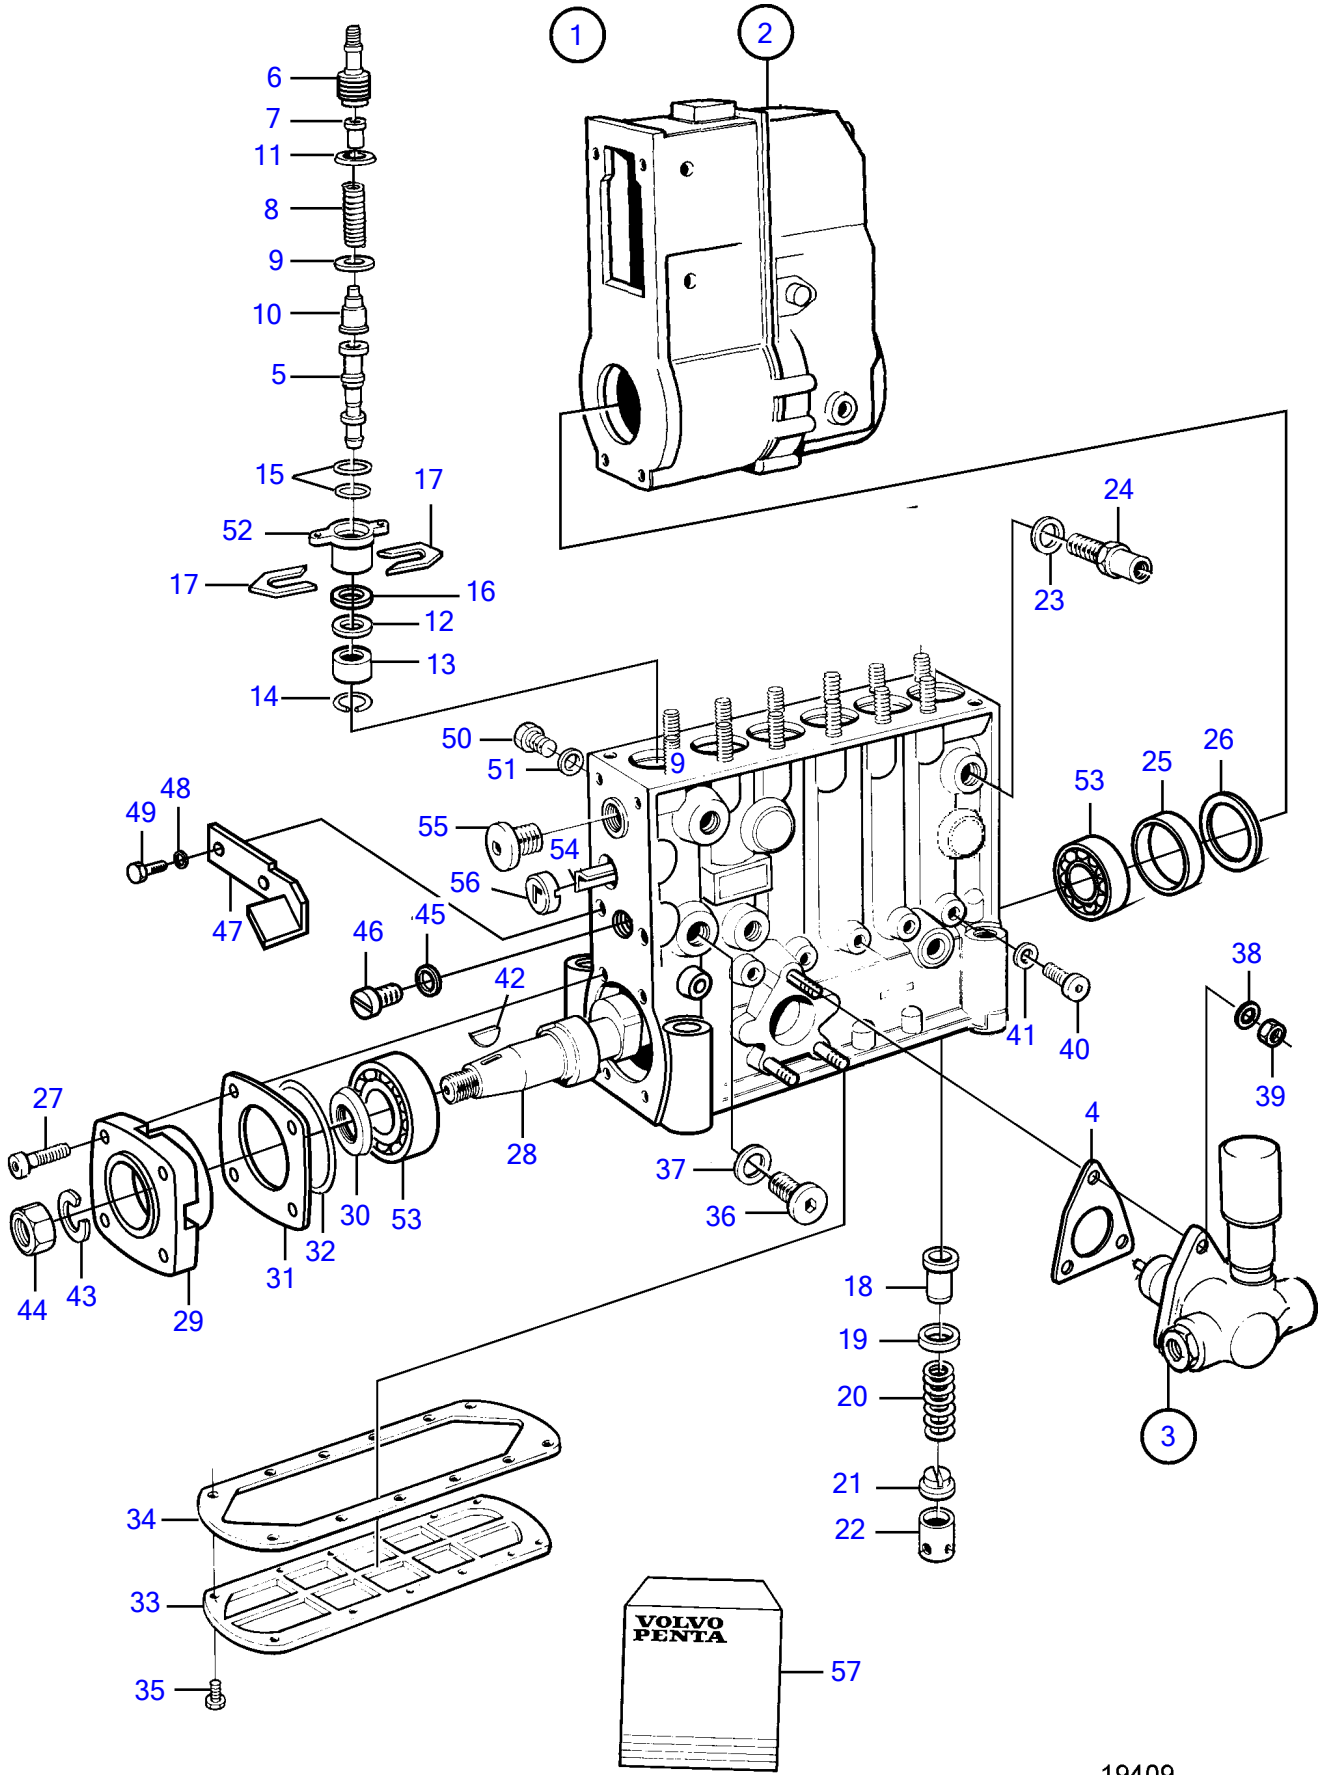

TAMD122A, TMD122A

TAMD122A, TMD122A

| REF | PART NO. | QTY | DESCRIPTION | SEE SEC. | NOTES |
|-----|-----------|-----|-----------------------|----------|---|
| 1 | 3828439 | 1 | Injection pump | | |
| | 3803748 | 1 | Injection pump, exch | | |
| 2 | (3825267) | 1 | • Governor | | Obsolete part |
| | | | • • | | |
| | | | • | 6015 | |
| | | | • • | | |
| | | | • | 6015 | |
| 3 | 244825 | 1 | • Feed pump | | |
| | | | • • | | |
| | | | • | 600 | |
| 4 | 863370 | 1 | • Gasket | | Included in small parts kit. |
| 5 | 11999429 | 6 | • Pump element tappet | | |
| 6 | (243742) | 6 | • Retainer | | Obsolete part |
| 7 | (3825004) | 6 | • Spring disc | | Obsolete part |
| 8 | 1699454 | 6 | • Compression spring | | |
| 9 | 239993 | 6 | • Sealing washer | | Included in small parts kit. |
| 10 | 3829796 | 6 | • Delivery valve | | |
| 11 | 240001 | 6 | • O-ring | | Included in small parts kit. |
| 12 | (241677) | 6 | • Washer | | Obsolete part |
| 13 | (239991) | 6 | • Cover | | Obsolete part |
| 14 | (1697953) | 6 | • Lock ring | | Included in small parts kit., Obsolete part |
| 15 | 240422 | 12 | • O-ring | | Included in small parts kit. |
| 16 | 11994488 | 6 | • Sealing ring | | Included in small parts kit. |
| 17 | | X | • Shim | | |
| 18 | (240782) | 6 | • Control sleeve | | Obsolete part |
| 19 | 239984 | 6 | • Spring disc | | |
| 20 | 244731 | 6 | • Compression spring | | |
| 21 | 244685 | 6 | • Spring disc | | |
| 22 | | 6 | • Piston | | |
| 23 | 11996 | 1 | • Gasket | | Included in small parts kit. |
| 24 | 3825154 | 1 | • Overflow valve | | |
| 25 | | 1 | • Ring | | |
| 26 | | 1 | • Ring | | |
| 27 | | 4 | • Screw | | |
| 28 | | 1 | • Camshaft | | |
| 29 | | 1 | • Lock | | |
| 30 | 864299 | 1 | • Camshaft seal | | Included in small parts kit. |
| 31 | | 1 | • Plate | | |
| 32 | 243299 | 1 | • O-ring | | Included in small parts kit. |
| 33 | | 1 | • Lock | | |
| 34 | 1699581 | 1 | • Gasket | | Included in small parts kit. |
| 35 | | 12 | • Screw | | |
| 36 | | 1 | • Plug | | |
| 37 | 240017 | 1 | • Gasket | | Included in small parts kit. |
| 38 | | 3 | • Spring washer | | Included in small parts kit. |
| 39 | | 3 | • Nut | | |
| 40 | | 1 | • Plug | | |
| 41 | 18836 | 1 | • Gasket | | Included in small parts kit. |
| 42 | 35168 | 1 | • Key | | Included in small parts kit. |
| 43 | | 1 | • Spring washer | | Included in small parts kit. |
| 44 | | 1 | • Nut | | |
| 45 | | 1 | • Gasket | | Included in small parts kit. |
| 46 | | 1 | • Plug | | |
| 47 | | 1 | • Turn signal | | |
| 48 | | 1 | • Spring washer | | |
| 49 | | 1 | • Screw | | |
| 50 | | 1 | • Plug | | |
| 51 | 239897 | 1 | • Sealing ring | | Included in small parts kit. |
| 52 | | 1 | • Bushing | | |
| 53 | | 2 | • Roller bearing | | |
| 54 | | 1 | • Control rod | | |
| 55 | | 1 | • Plug | | |
| 56 | (240014) | 1 | • Bushing | | Obsolete part |