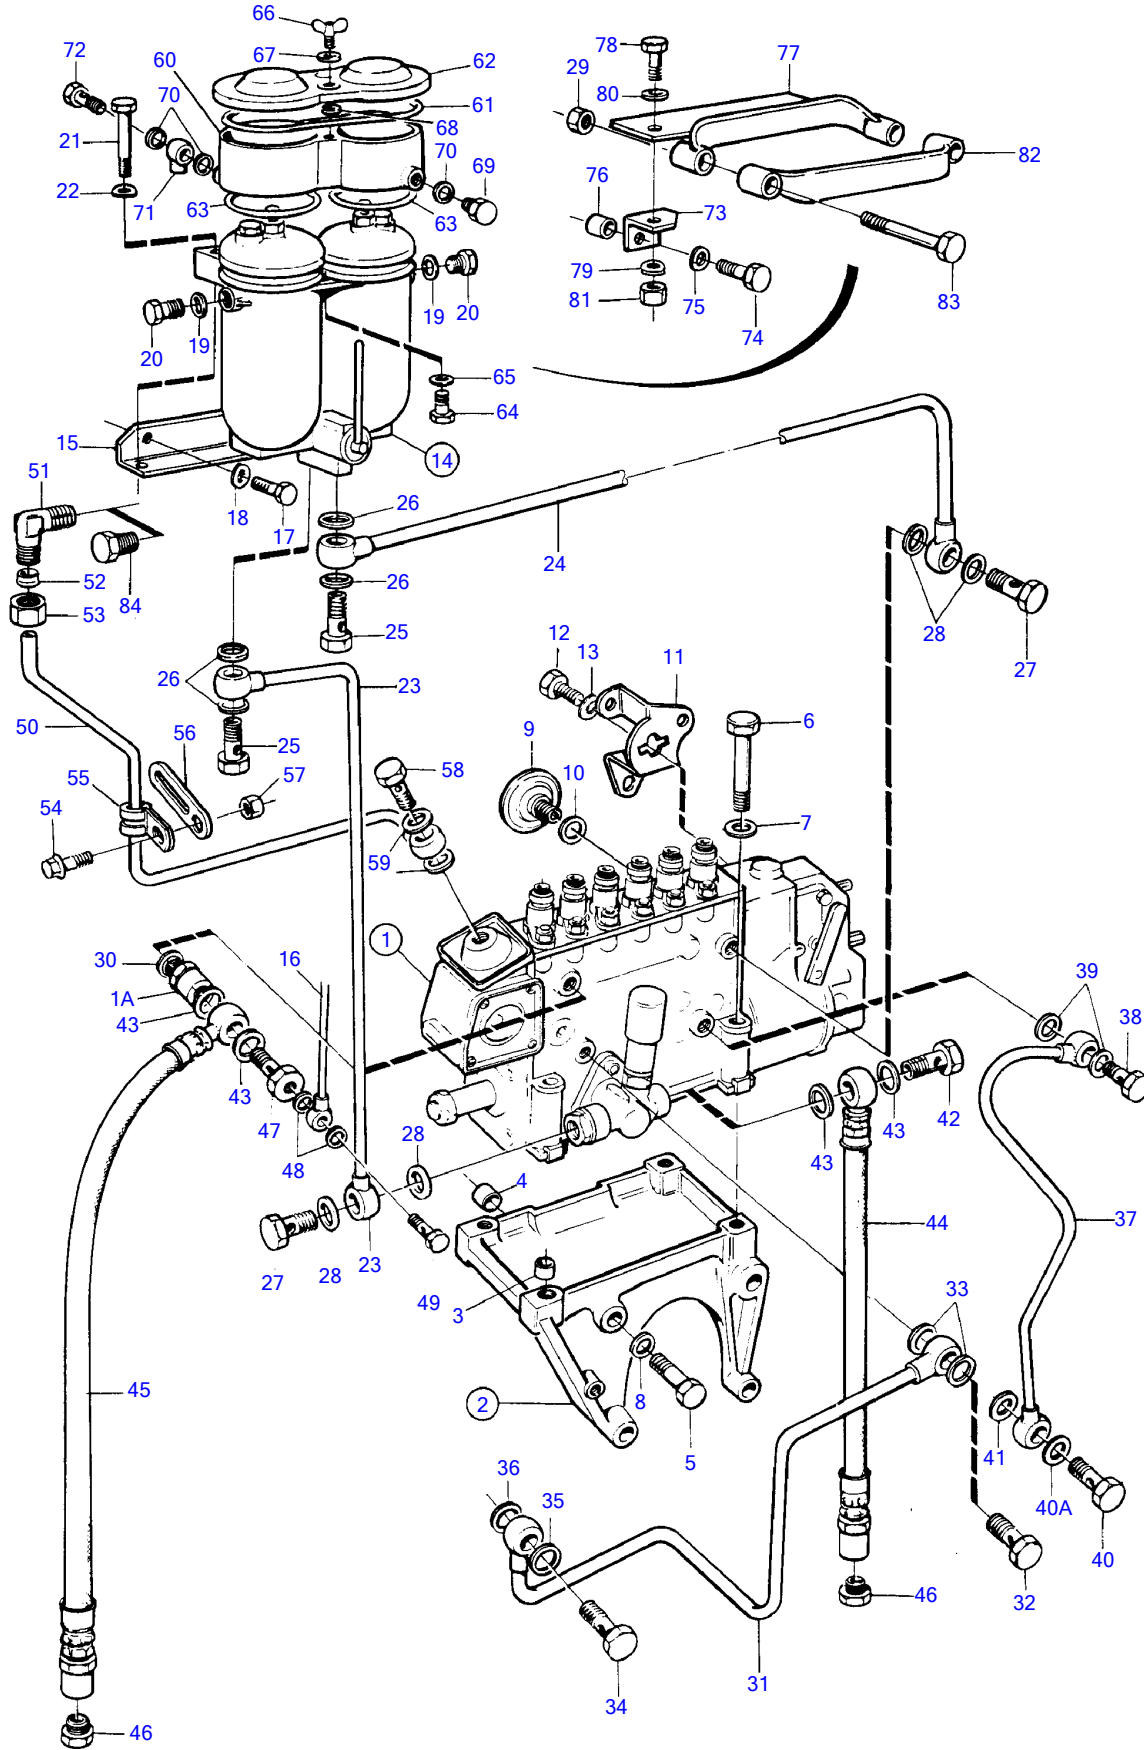

TAMD122A

TAMD122A

REF	PART NO.	QTY	DESCRIPTION	SEE SEC.	NOTES
1				2094	
	3832705	1	Injection pump		With RSV governor., 280kW/1800rpm
	3803812	1	Injection pump, exch		With RSV governor., 280kW/1800rpm
				6014	
	3832706	1	Injection pump		With RSV governor., 294kW/1900rpm
	3803813	1	Injection pump, exch		With RSV governor., 294kW/1900rpm
				6014	
	3832707	1	Injection pump		With GAC governor., 247kW/1500rpm
	3803814	1	Injection pump, exch		With GAC governor., 247kW/1500rpm
				6014	
	3832708	1	Injection pump		With GAC governor., 280kW/1800rpm
	3803815	1	Injection pump, exch		With GAC governor., 280kW/1800rpm
				6014	
				2094	
				2171	
1A	3825154	1	• Overflow valve		M16
1	479775	1	Overflow valve		M14 (35096)
2	478647	1	Bracket		
3	417588	1	• Guide sleeve		
4	(423161)	2	• Guide sleeve		Obsolete part
5	955556	4	Hexagon screw		
6	940156	4	Hexagon screw		
7	190509	4	Washer		
8	940280	4	Spring washer		
9	477173	1	Pressure equalizer		
10	969011	1	Gasket		
11	848677	1	Intermediate lever		
12	955271	1	Hexagon screw		
13	941906	1	Spring washer		
14	243405	1	Fuel filter kit		
				2064	
15	845319	1	Bracket		
16	844543	1	Leak-off line		
17	940115	2	Hexagon screw		
18	942336	2	Spring washer		
19	969011	2	Gasket		
20	960630	2	Plug		
21	940134	2	Hexagon screw		
22	941909	2	Spring washer		
23	(862790)	1	Fuel pipe		Obsolete part
24	862789	1	Fuel pipe		
25	26013	2	Hollow screw		
26	947624	4	Gasket		
27	25167	2	Hollow screw		
28	969011	4	Gasket		
29	950354	1	Lock nut		
30	15304	1	Gasket		
31	470514	1	Oil pressure pipe		
32	48634	1	Hollow screw		
33	947281	1	Gasket		
34	837709	1	Hollow screw		Connected together with oil pressure pipe for power take off.
35	11994	1	Gasket		
36	18666	1	Gasket		
37	422246	1	Return pipe		
38	25167	1	Hollow screw		
39	947281	2	Gasket		
40	942007	1	Hollow screw		
40A	11998	1	Gasket		
41	942703	1	Gasket		
42	25167	1	Hollow screw		
43	969011	4	Gasket		
44	845372	1	Fuel hose		L=300mm, repl by 866964
	3830312	1	Hose		L=710mm (866964)