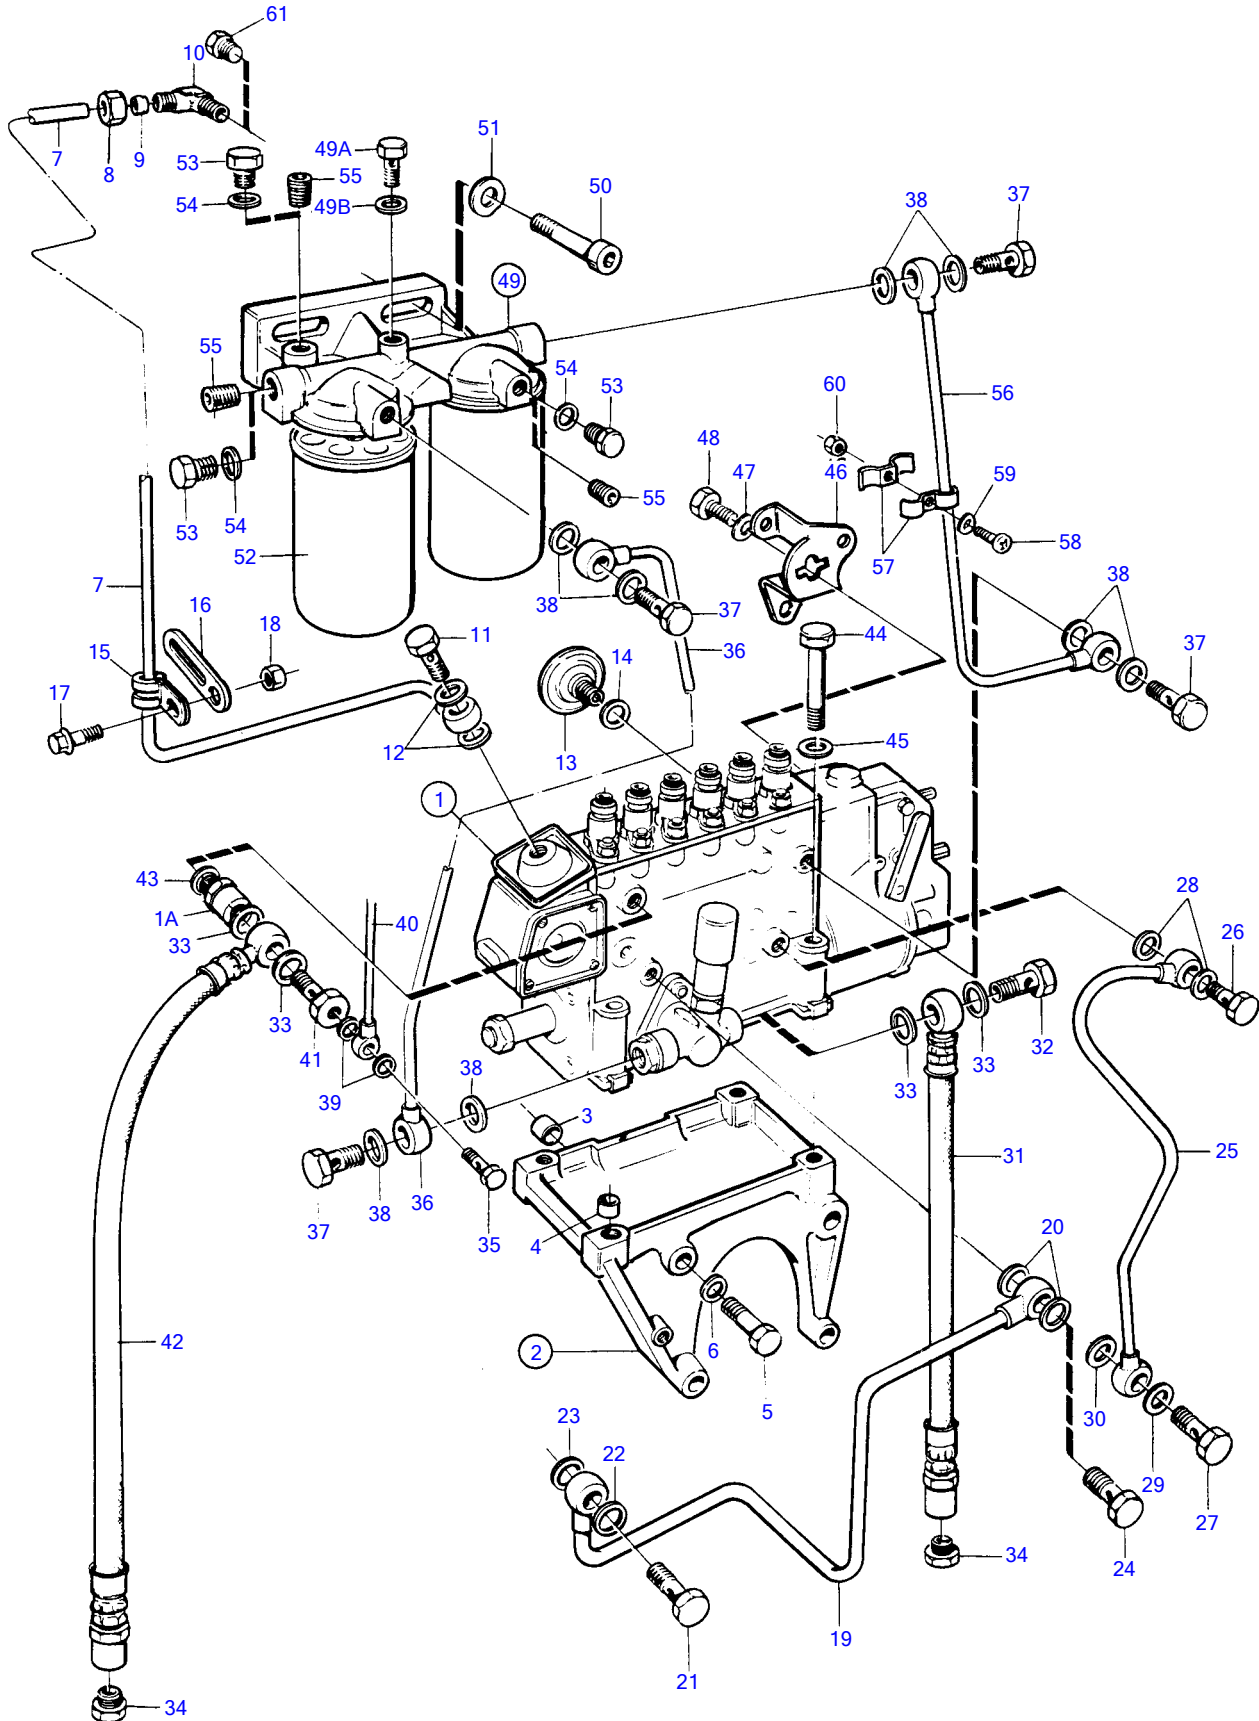

TAMD122A

TAMD122A

REF	PART NO.	QTY	DESCRIPTION	SEE SEC.	NOTES
1				2094	
	3832705	1	Injection pump		With RSV governor., 280kW/1800rpm
	3803812	1	Injection pump, exch		With RSV governor., 280kW/1800rpm
				6014	
	3832706	1	Injection pump		With RSV governor., 294kW/1900rpm
	3803813	1	Injection pump, exch		With RSV governor., 294kW/1900rpm
				6014	
	3832707	1	Injection pump		With GAC governor., 247kW/1500rpm
	3803814	1	Injection pump, exch		With GAC governor., 247kW/1500rpm
				6014	
	3832708	1	Injection pump		With GAC governor., 280kW/1800rpm
	3803815	1	Injection pump, exch		With GAC governor., 280kW/1800rpm
				6014	
				2094	
				2171	
1A	3825154	1	• Overflow valve		M16
1	479775	1	• Overflow valve		M14 (35096)
2	478647	1	Bracket		
3	(423161)	2	• Guide sleeve		Obsolete part
4	417588	1	• Guide sleeve		
5	955566	4	Hexagon screw		
6	940280	4	Spring washer		
7	863160	1	Tube		
8	954357	1	Fitting nut		
9	954365	1	Fitting		
10	954386	1	Elbow nipple		
11	969299	1	Hollow screw		
12	947282	1	Gasket		
13	477173	1	Pressure equalizer		
14	969011	1	Gasket		
15	952624	2	Clamp		
16	965535	1	Bracket, water pump		
	965534	1	Bracket, induction manifold		
17	946544	2	Flange screw		
18	945407	1	Flange nut		
19	470514	1	Oil pressure pipe		
20	947281	2	Gasket		
21	837709	1	Hollow screw		Connected together with oil pressure pipe for power take off.
22	11994	1	Gasket		
23	18666	1	Gasket		
24	48634	1	Hollow screw		
25	422246	1	Return pipe		
26	25167	1	Hollow screw		
27	942007	1	Hollow screw		
28	947281	2	Gasket		
29	11998	1	Gasket		
30	942703	1	Gasket		
31	845372	1	Fuel hose		L=300mm, repl by 866964
	3830312	1	Hose		L=710mm (866964)
32	25167	1	Hollow screw		
33	969011	4	Gasket		
34	22753	2	Nipple		
35	74033	1	Hollow screw		
36	863916	1	Fuel pipe		
37	25167	4	Hollow screw		
38	969011	8	Gasket		
39	947620	2	Gasket		
40	844543	1	Leak-off line		
41	16496	1	Hollow screw		
42	849076	1	Fuel hose		L=300mm, repl by 866964
	3830312	1	Hose		L=710mm (866964)
43	15304	1	Gasket		
44	940156	4	Hexagon screw		