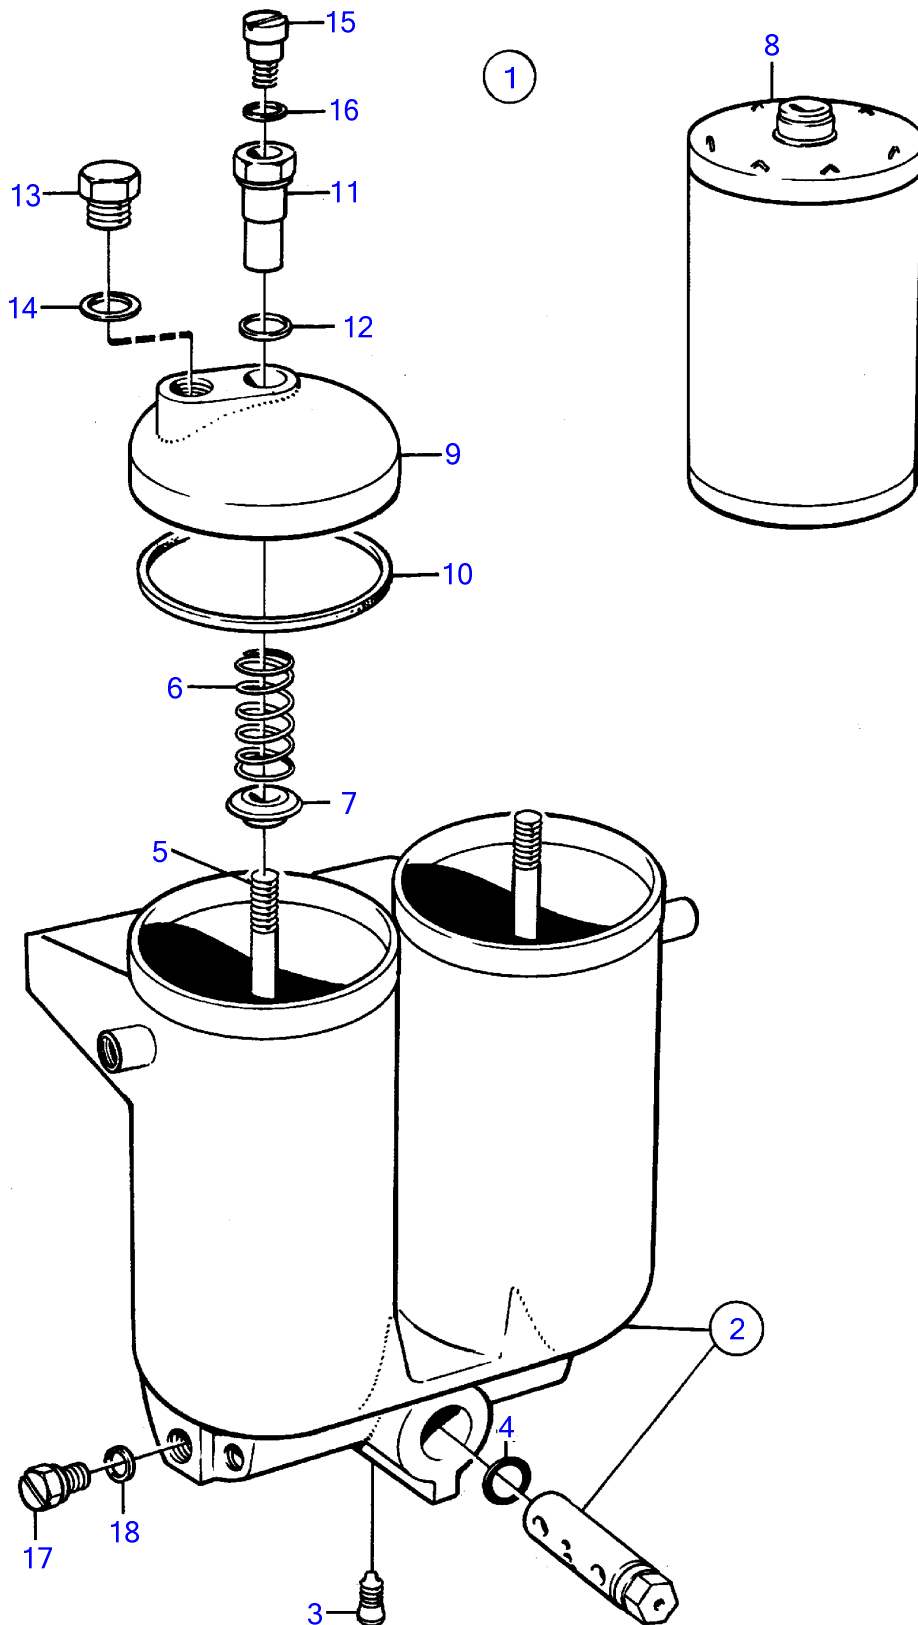

TAMD122A, TMD122A

TAMD122A, TMD122A

REF	PART NO.	QTY	DESCRIPTION	NOTES
1	243405	1	Fuel filter kit	
2			• Housing	
	914517	1	• • Snap ring	
	(843827)	1	• • Spring	Obsolete part
3		1	• Screw	
4	960172	1	• O-ring	
5	25528	2	• Screw	
6	(843829)	2	• Spring	Obsolete part
7	25529	2	• Washer	
8	243619	2	• Filter insert	
9	233891	2	• Cover	
10	191155	2	• Gasket	
11	843833	2	• Nipple	
12	969011	2	• Gasket	
13	233986	2	• Fitting	
14	18840	2	• Gasket	
15	843834	2	• Screw	
16	190990	2	• Gasket	
17	965768	2	• Plug	Late type
18	947281	2	• Gasket	Late type