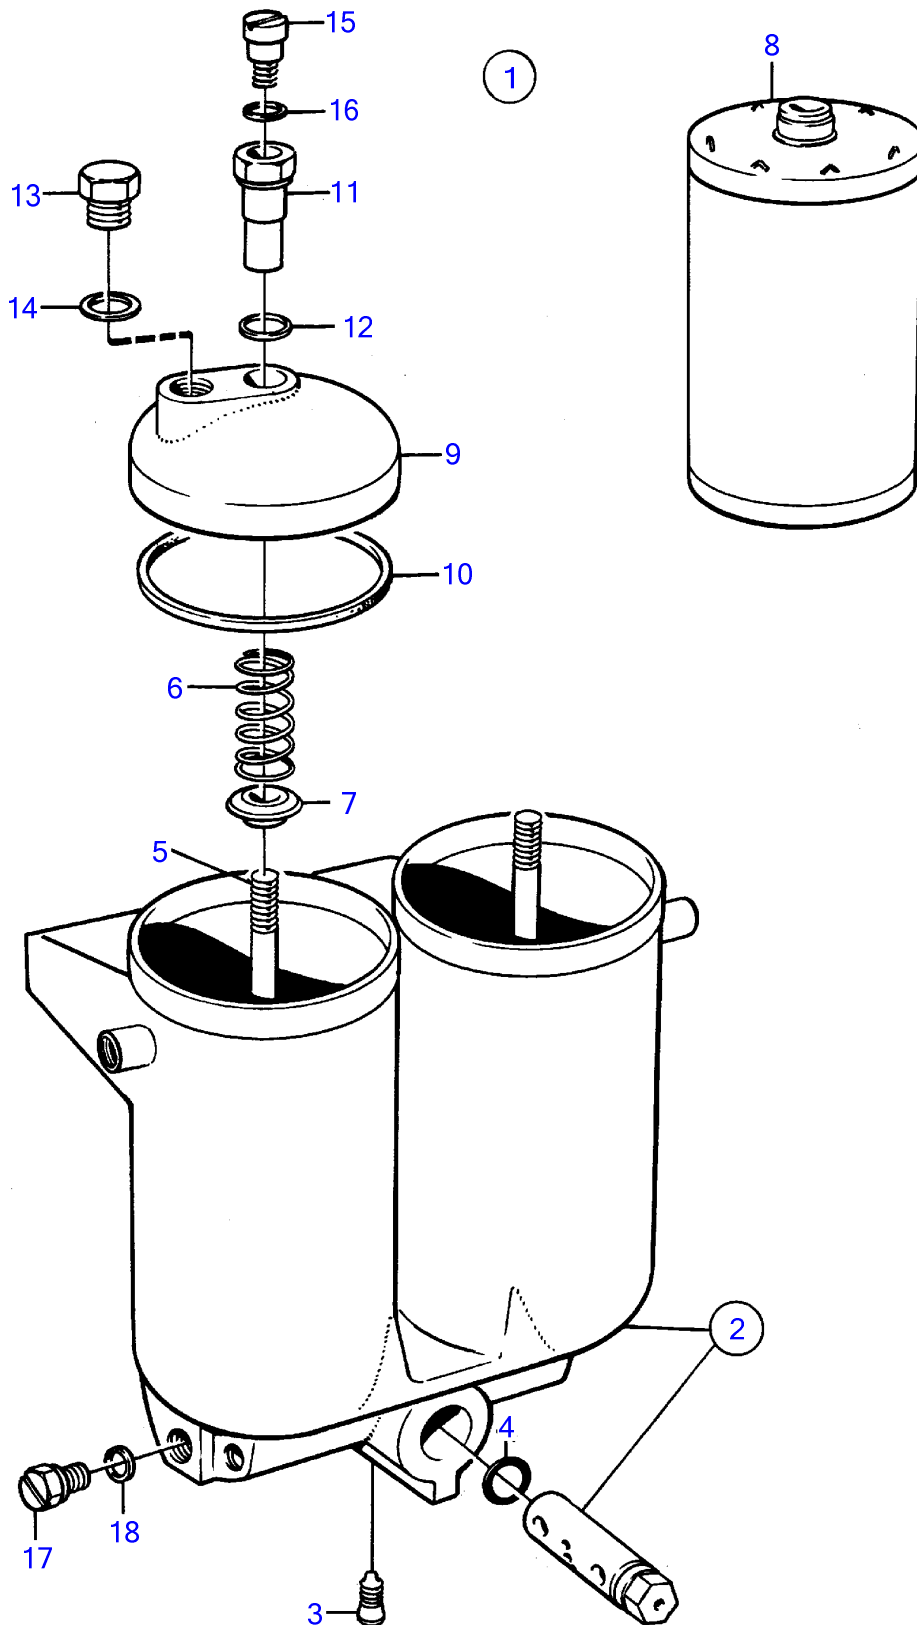

TAMD122A, TMD122A

TAMD122A, TMD122A

REF	PART NO.	QTY	DESCRIPTION	NOTES
1	243405	1	Fuel filter kit	
2			• Housing	
	914517	1	• • Snap ring	
	(843827)	1	• • Spring	Obsolete part
3		1	• Screw	
4	960172	1	• O-ring	
5	25528	2	• Screw	
6	(843829)	2	• Spring	Obsolete part
7	25529	2	• Washer	
8	243619	2	• Filter insert	
9	233891	2	• Cover	
10	191155	2	• Gasket	
11	843833	2	• Nipple	
12	969011	2	• Gasket	
13	233986	2	• Fitting	
14	18840	2	• Gasket	
15	843834	2	• Screw	
16	190990	2	• Gasket	
17	965768	2	• Plug	Late type
18	947281	2	• Gasket	Late type