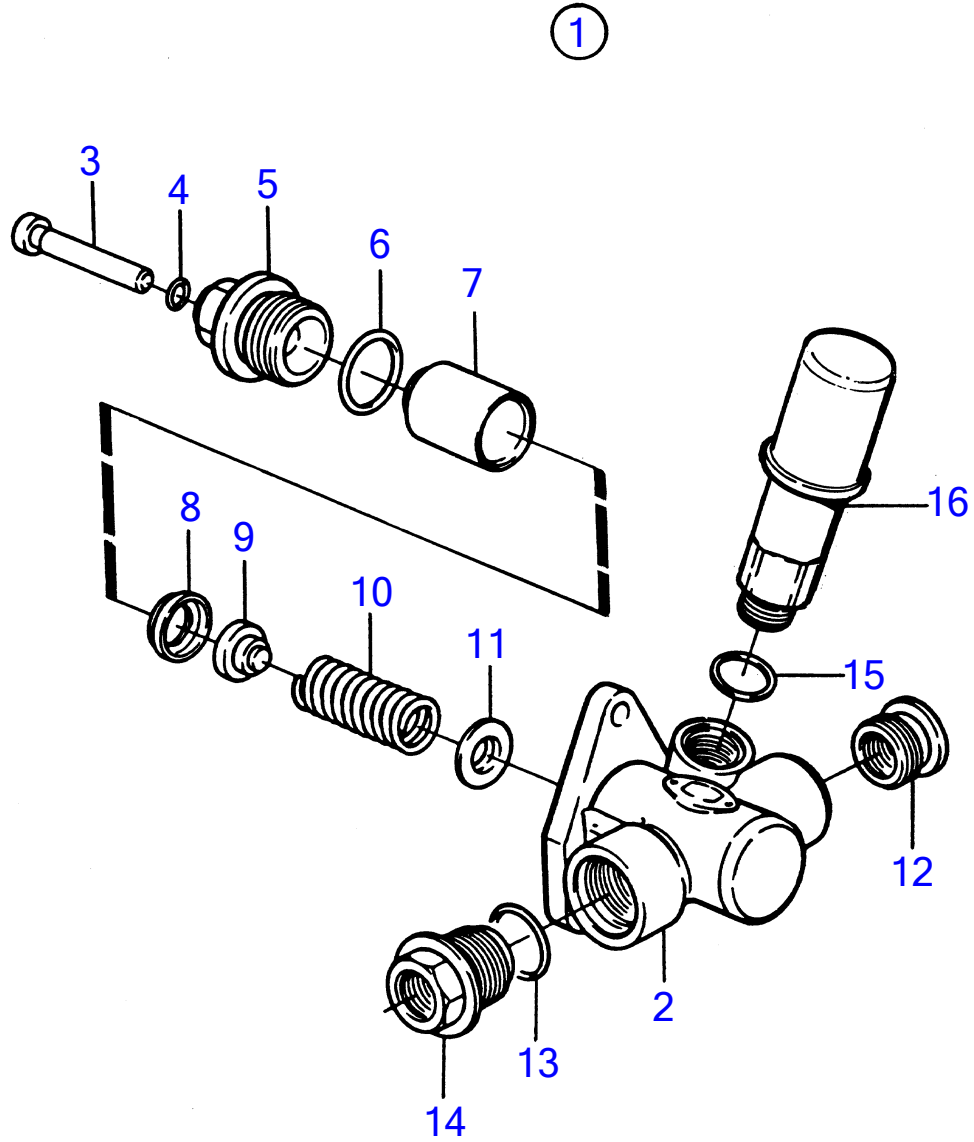

TAMD122A, TMD122A, TAMD122P-A, TAMD122P-B, TAMD122P-C

15563

TAMD122A, TMD122A, TAMD122P-A, TAMD122P-B, TAMD122P-C

| REF | PART NO. | QTY | DESCRIPTION   |
|-----|----------|-----|---------------|
| 1   | 244825   | 1   | Feed pump     |
| 2   |          | 1   | • Housing     |
| 3   | 244826   | 1   | • Push rod    |
| 4   | 244829   | 1   | • O-ring      |
| 5   | 244827   | 1   | • Housing     |
| 6   | 244828   | 1   | • O-ring      |
| 7   | 244831   | 1   | • Piston      |
| 8   | 11706665 | 1   | • Spacer ring |
| 9   | 244834   | 1   | • Valve       |
| 10  | 244832   | 1   | • Spring      |
| 11  | 244833   | 2   | • Spring disc |
| 12  | 244836   | 1   | • Bushing     |
| 13  | 244838   | 1   | • O-ring      |
| 14  | 244837   | 1   | • Fitting     |
| 15  | 240572   | 1   | • Gasket      |
| 16  | 3826073  | 1   | • Hand pump   |