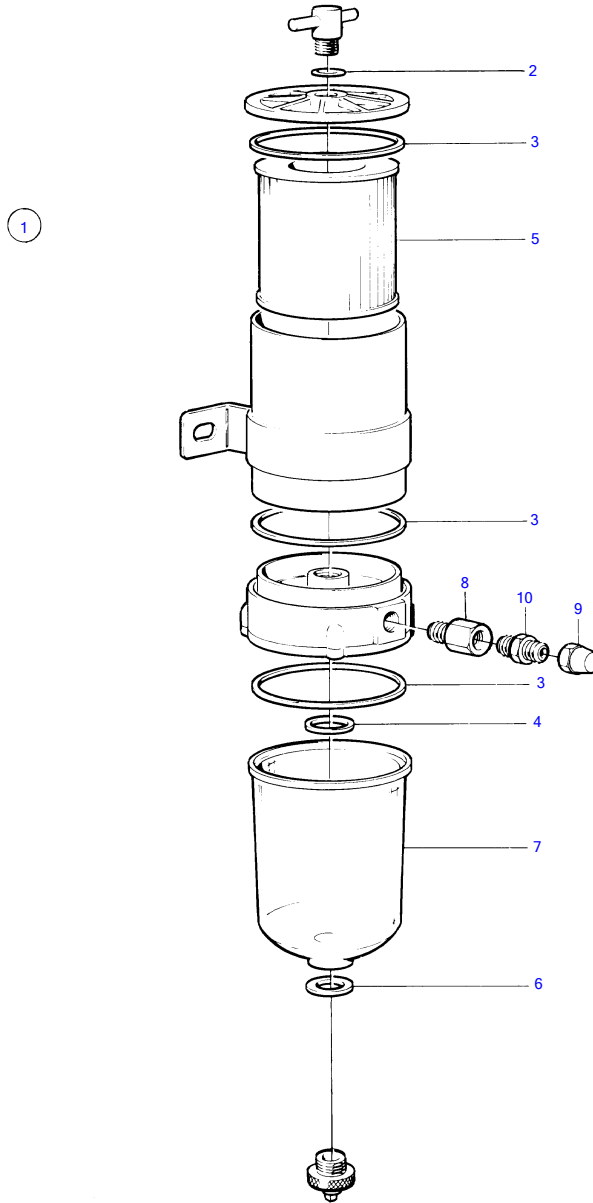

TAMD122A, TMD122A, TAMD122P-A, TAMD122P-B, TAMD122P-C

10375

TAMD122A, TMD122A, TAMD122P-A, TAMD122P-B, TAMD122P-C

REF	PART NO.	QTY	DESCRIPTION	SEE SEC.	NOTES
1	848043	1	Fuel filter		Repl by 3825018, Early type
	3825018	1	Fuel filter		(848044), Repl by 877768
			• Bulletin 50-11A	50-11A-EN	Fuel Filters / Water Separators
2	838505	1	• O-ring		
3	846719	3	• Gasket		
4	847523	1	• Gasket		
5	3838852	1	• Fuel filter insert		(3825027) 10 micron
6	838500	1	• Gasket		
7	3838851	1	• Bowl		(848293)
8	846620	2	• Nipple		
9	954323	2	• Fitting nut		
10	954337	2	• Nipple		
	(954344)	2	• Elbow nipple		Alt, 90°, Obsolete part