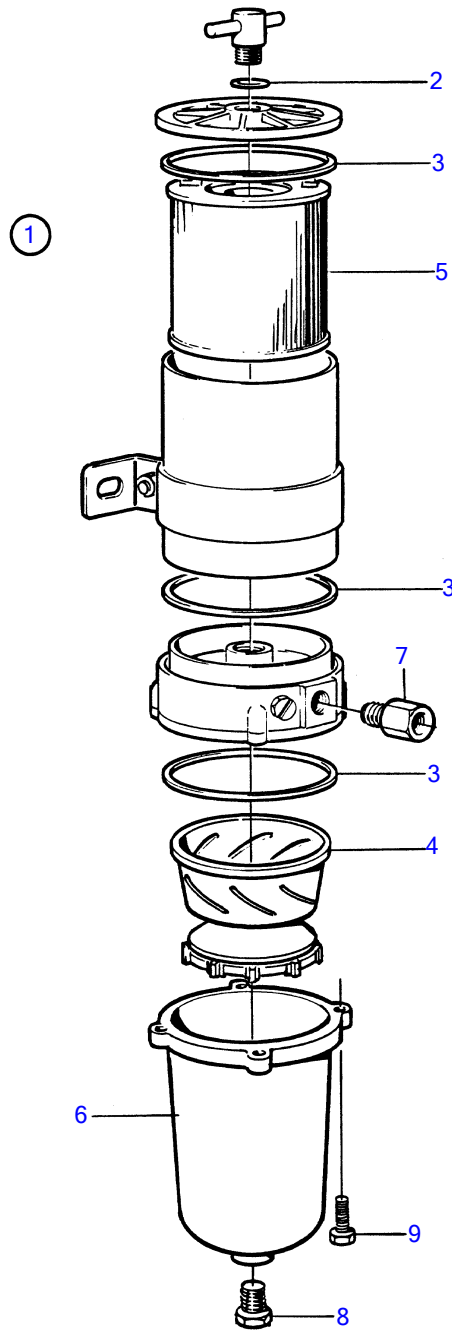

TAMD122A, TMD122A, TAMD122P-A, TAMD122P-B, TAMD122P-C

15385

TAMD122A, TMD122A, TAMD122P-A, TAMD122P-B, TAMD122P-C

REF	PART NO.	QTY	DESCRIPTION	SEE SEC.	NOTES
1	3825018	1	Fuel filter		Late type, Repl by 877768
			• Bulletin 50-11A	50-11A-EN	Fuel Filters / Water Separators
2	838505	1	• O-ring		
3	846719	3	• Gasket		
4	3825028	1	• Turbine		
5	3825027	1	• Insert		Repl by 3838852
	3838852	1	• Fuel filter insert		
6	3838851	1	• Bowl		Metal bowl., (848293)
7	846620	2	• Nipple		
8	952075	1	• Plug		
9	940094	4	• Hexagon screw		