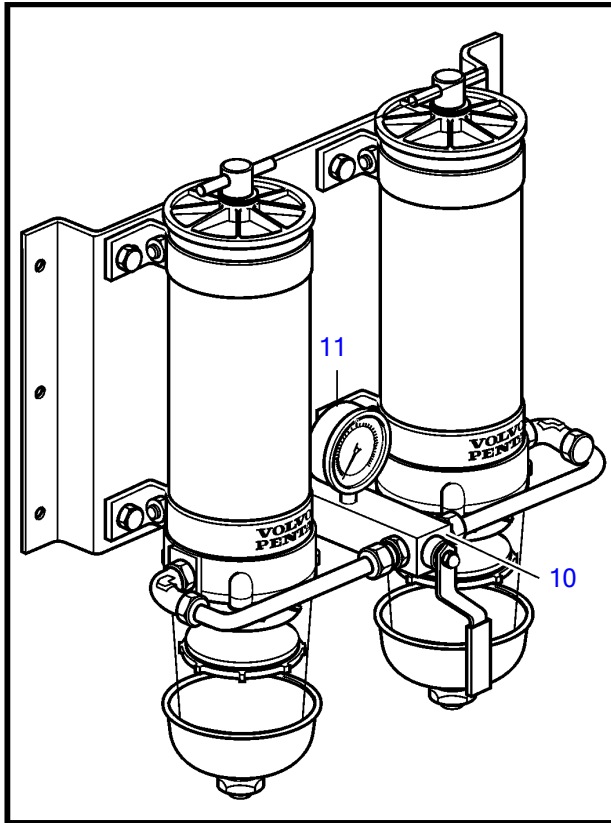

TAMD122A, TMD122A, TAMD122P-A, TAMD122P-B

20359

TAMD122A, TMD122A, TAMD122P-A, TAMD122P-B

REF	PART NO.	QTY	DESCRIPTION	SEE SEC.	NOTES
1	3825022	1	Fuel filter		Late type, Repl by 877770
			• Bulletin 50-11A	50-11A-EN	Fuel Filters / Water Separators
1	877770	1	Fuel filter		
2	838506	2	• O-ring		
3	846719	2	• Gasket		
4	3838852	2	• Fuel filter insert		(3825027) 10 micron
5	940094	2	• Hexagon screw		
6	846719	2	• Gasket		
7	952075	2	• Plug		
8	3838851	2	• Bowl		(848293)
9	952075	2	• Plug		
10	3827300	2	• Block		
11	3827299	2	• Manometer		