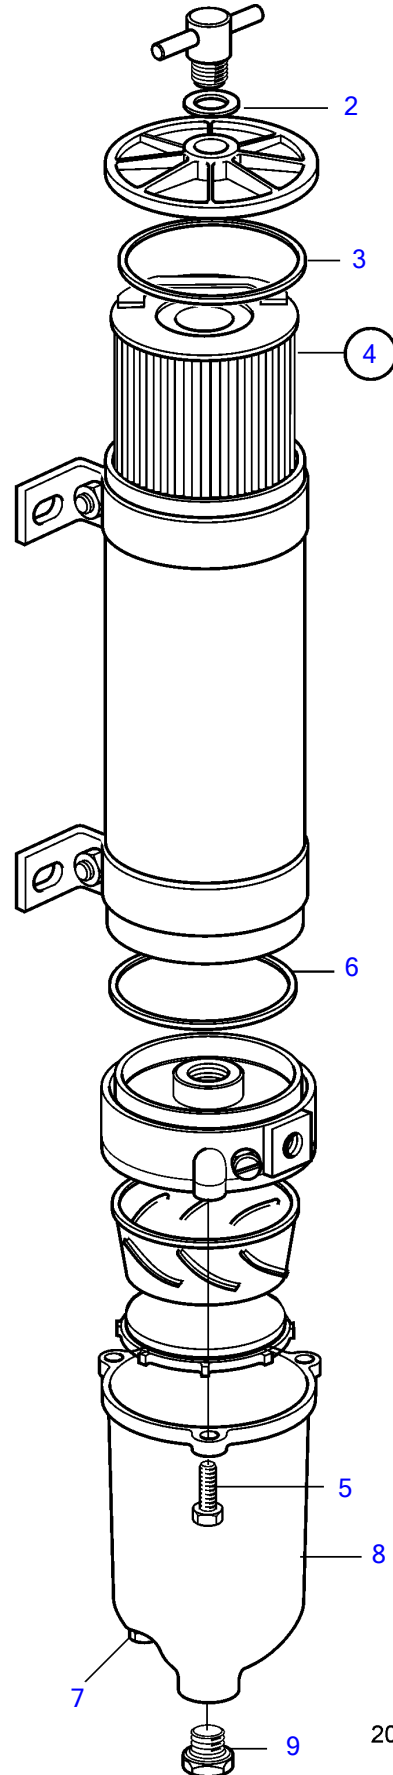

TAMD122A, TMD122A, TAMD122P-A, TAMD122P-B

20359

TAMD122A, TMD122A, TAMD122P-A, TAMD122P-B

REF	PART NO.	QTY	DESCRIPTION	SEE SEC.	NOTES
1	3825022	1	Fuel filter		Late type, Repl by 877770
			• Bulletin 50-11A	50-11A-EN	Fuel Filters / Water Separators
1	877770	1	Fuel filter		
2	838506	2	• O-ring		
3	846719	2	• Gasket		
4	3838852	2	• Fuel filter insert		(3825027) 10 micron
5	940094	2	• Hexagon screw		
6	846719	2	• Gasket		
7	952075	2	• Plug		
8	3838851	2	• Bowl		(848293)
9	952075	2	• Plug		
10	3827300	2	• Block		
11	3827299	2	• Manometer		