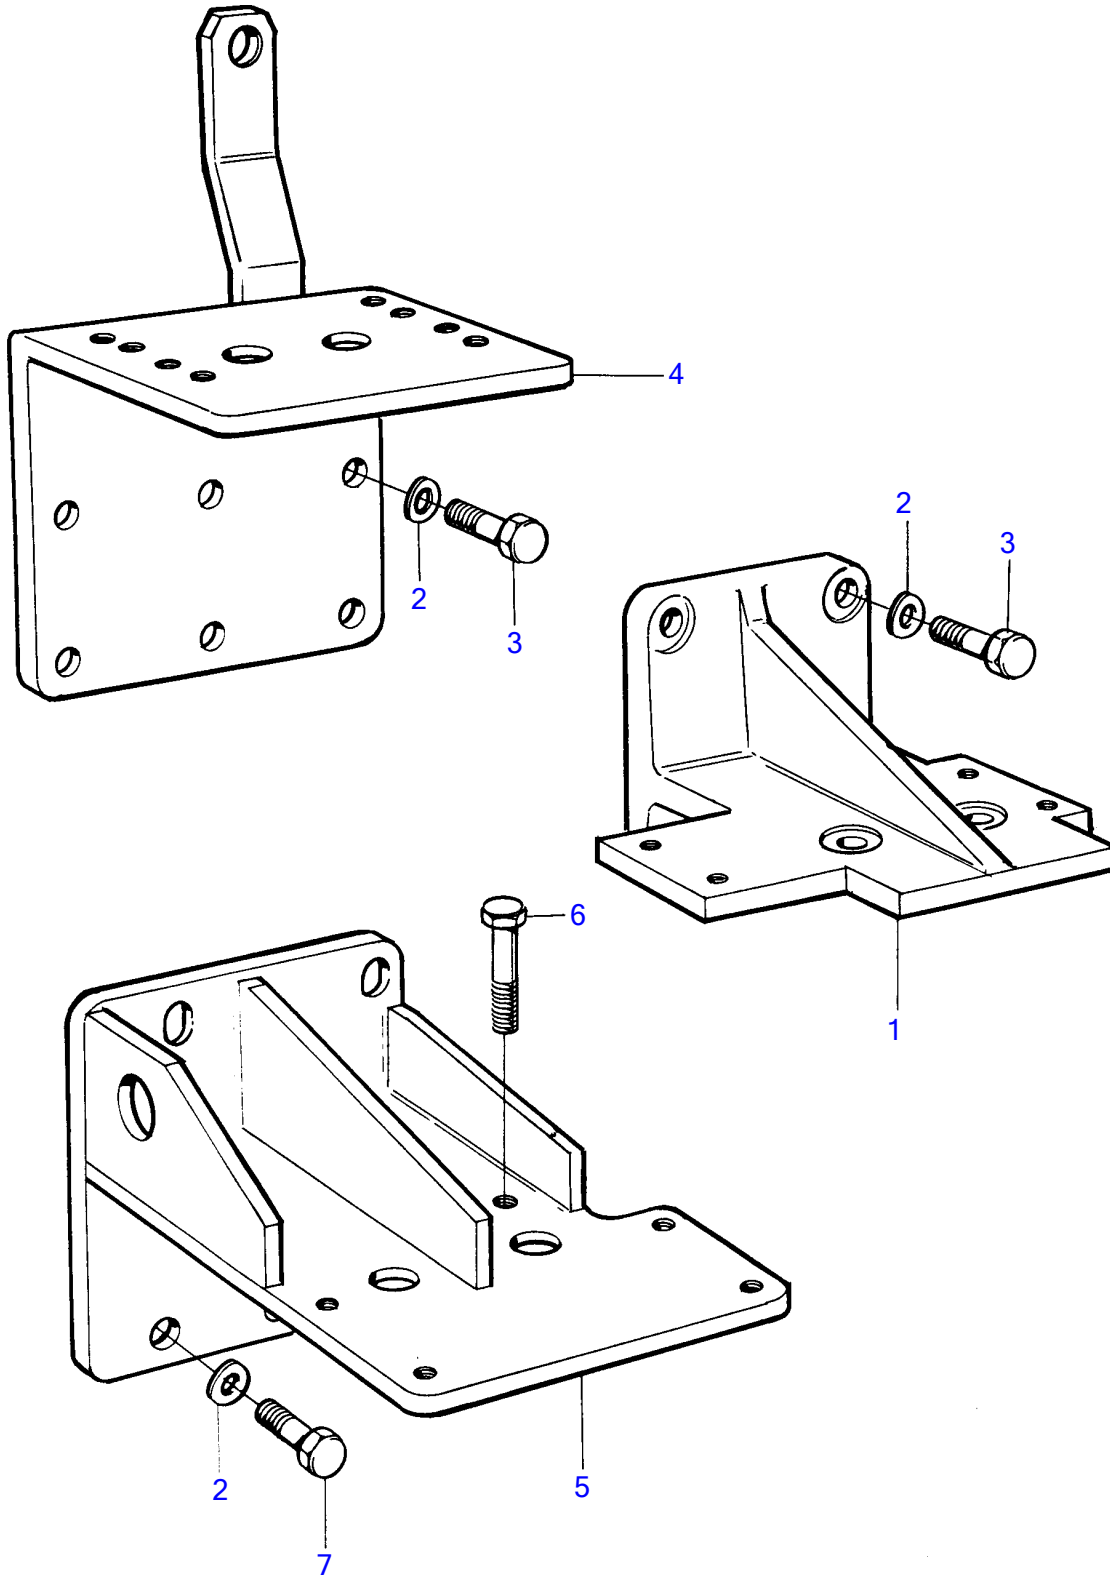

TAMD122A, TMD122A, TAMD122P-A, TAMD122P-C

TAMD122A, TMD122A, TAMD122P-A, TAMD122P-C

REF	PART NO.	QTY	DESCRIPTION	NOTES
1	(837088)	1	Bracket	S.B, Obsolete part
	(837068)	1	Bracket	P, Obsolete part
2	941913	8	Spring washer	
3	(955601)	8	Hexagon screw	Obsolete part