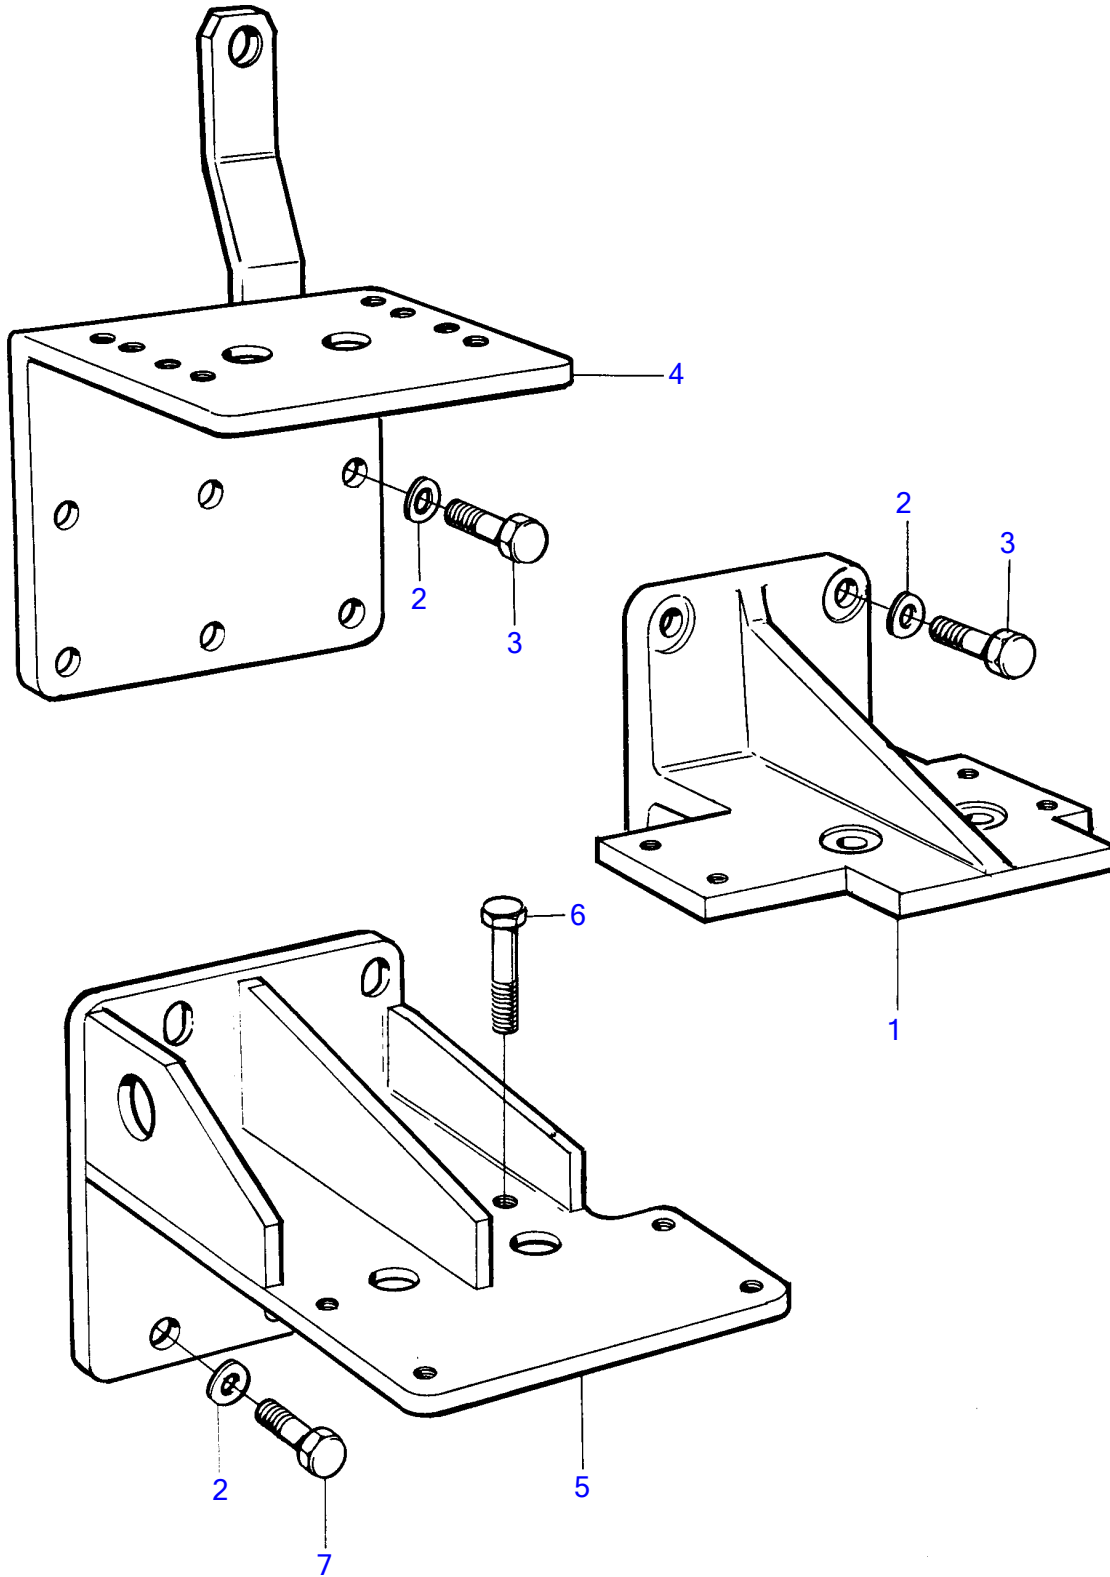

TAMD122A, TMD122A, TAMD122P-A, TAMD122P-C

TAMD122A, TMD122A, TAMD122P-A, TAMD122P-C

REF	PART NO.	QTY	DESCRIPTION	NOTES
2	941913	12	Spring washer	
3	(955601)	12	Hexagon screw	Obsolete part
4	(824311)	1	Bracket	S.B, Obsolete part
	(836123)	1	Bracket	P, Obsolete part