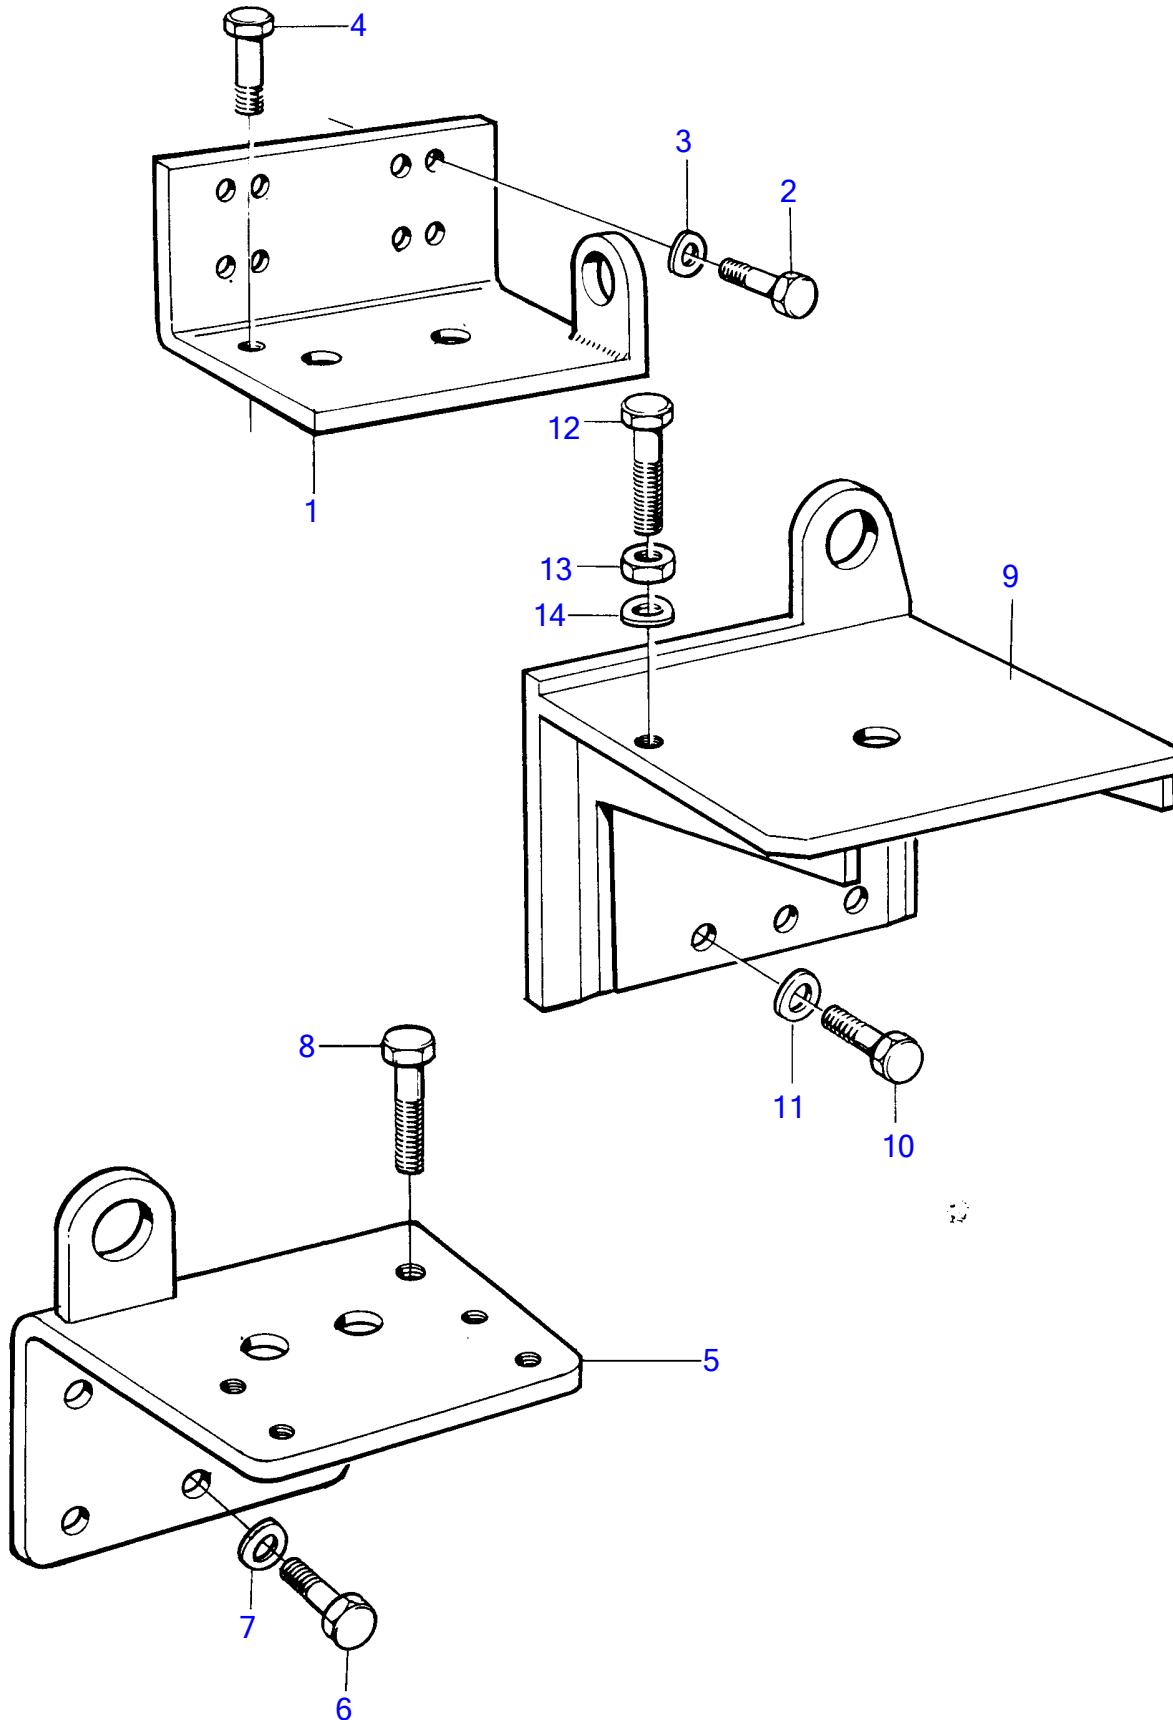

TAMD122A, TMD122A

16 078

TAMD122A, TMD122A

REF	PART NO.	QTY	DESCRIPTION	NOTES
9	863044	1	Bracket	S.B
	863045	1	Bracket	P
10	955590	12	Hexagon screw	
11	941912	12	Spring washer	
12	977987	2	Adjusting screw	
13	971072	2	Hexagon nut	
14	940280	2	Spring washer	